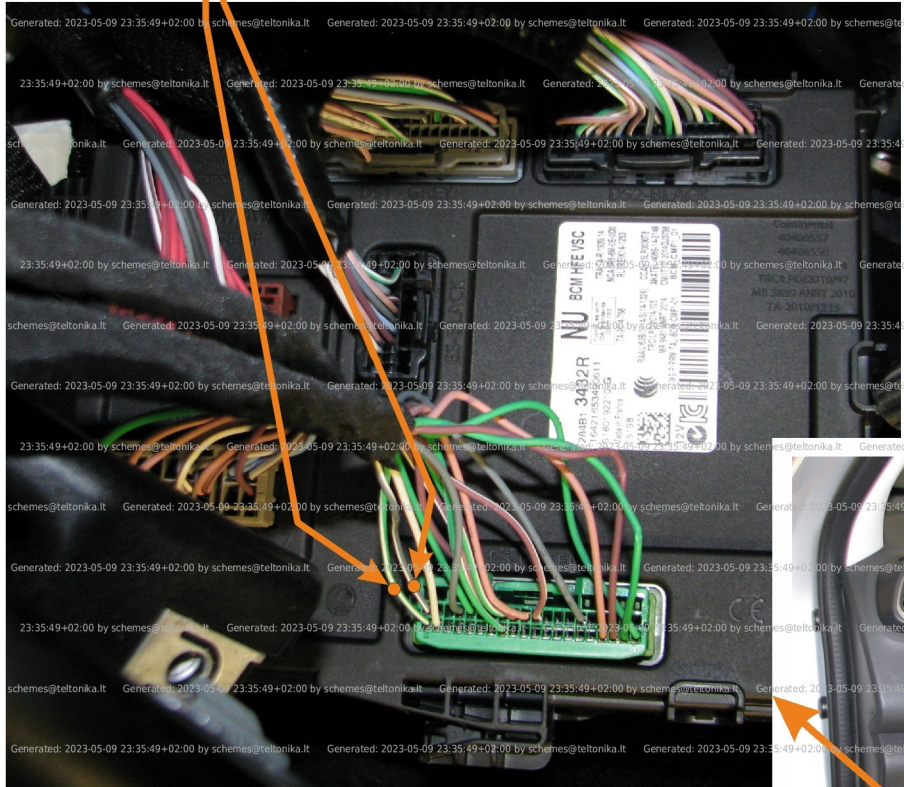

| | | | |
|-------------------------------------|---|--------------|-----------|
| Brand, Model | Device: FMB140 LV-CAN | Year: | Rev.: |
| RENAULT KADJAR (Keyless) | | 2015→ | 05 |
| Version: with Keyless System | program №: 11625 from: 2019-04-25 | | |

CAN1
 green 40PIN „BS-GREEN” connector
 green/white pin40 CANL
 grey/white pin20 CANH
 green 40PIN „BS-GREEN” connector

Flags:

General parameters:

- Total mileage of the vehicle (dashboard)
- Vehicle mileage - (counted)
- Total fuel consumption - (counted)
- Fuel level (in liters)
- Engine speed (RPM)
- Engine temperature
- Vehicle speed
- Acceleration pedal position