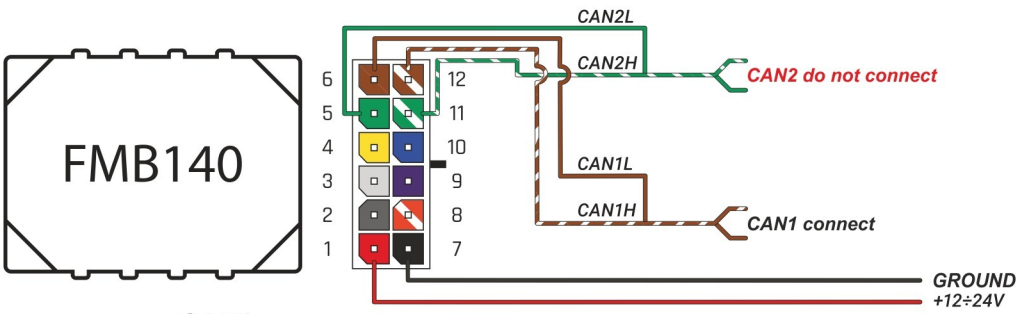

| | | | |
|-------------------------------------|---|--------------|-----------|
| Brand, Model | Device: FMB140 LV-CAN | Year: | Rev.: |
| RENAULT KADJAR (Keyless) | | 2015→ | 05 |
| Version: with Keyless System | program №: 11625 from: 2019-04-25 | | |

CAN1
 green 40PIN „BS-GREEN” connector
 green/white pin40 CANL
 grey/white pin20 CANH
 green 40PIN „BS-GREEN” connector

Flags:

General parameters:

- Total mileage of the vehicle (dashboard)
- Vehicle mileage - (counted)
- Total fuel consumption - (counted)
- Fuel level (in liters)
- Engine speed (RPM)
- Engine temperature
- Vehicle speed
- Acceleration pedal position