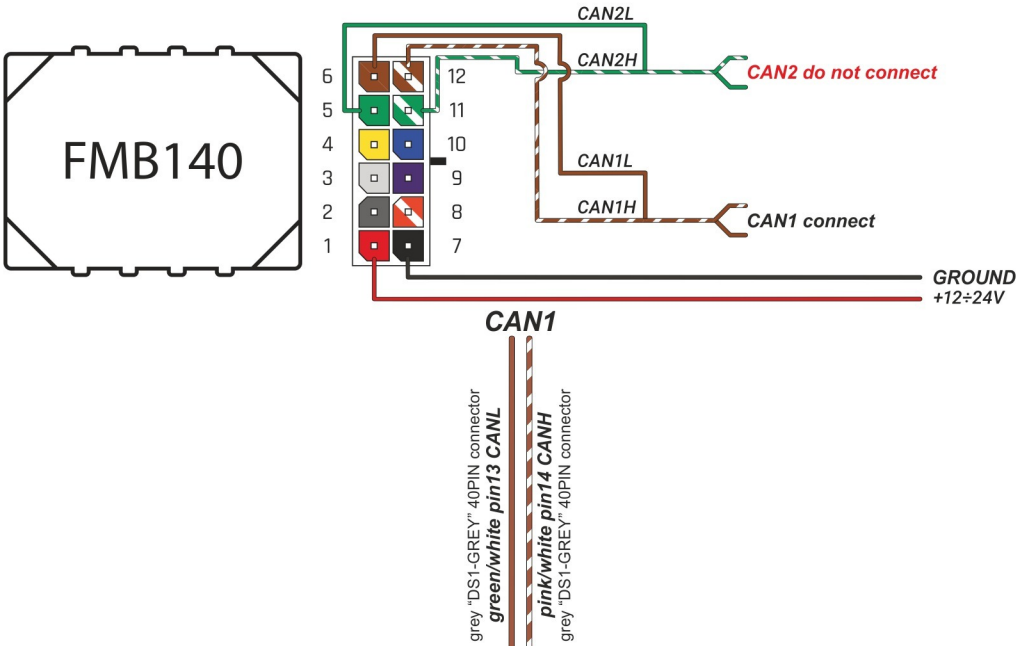

Brand, Model	Device: FMB140 LV-CAN	Year:	Rev.:
RENAULT INITIALE (Keyless)		2015→	05
Version: with Keyless System	program №: 11625 from: 2019-04-25		

Flags:

General parameters:

- Total mileage of the vehicle (dashboard)
- Vehicle mileage - (counted)
- Total fuel consumption - (counted)
- Fuel level (in liters)
- Engine speed (RPM)
- Engine temperature
- Vehicle speed
- Acceleration pedal position