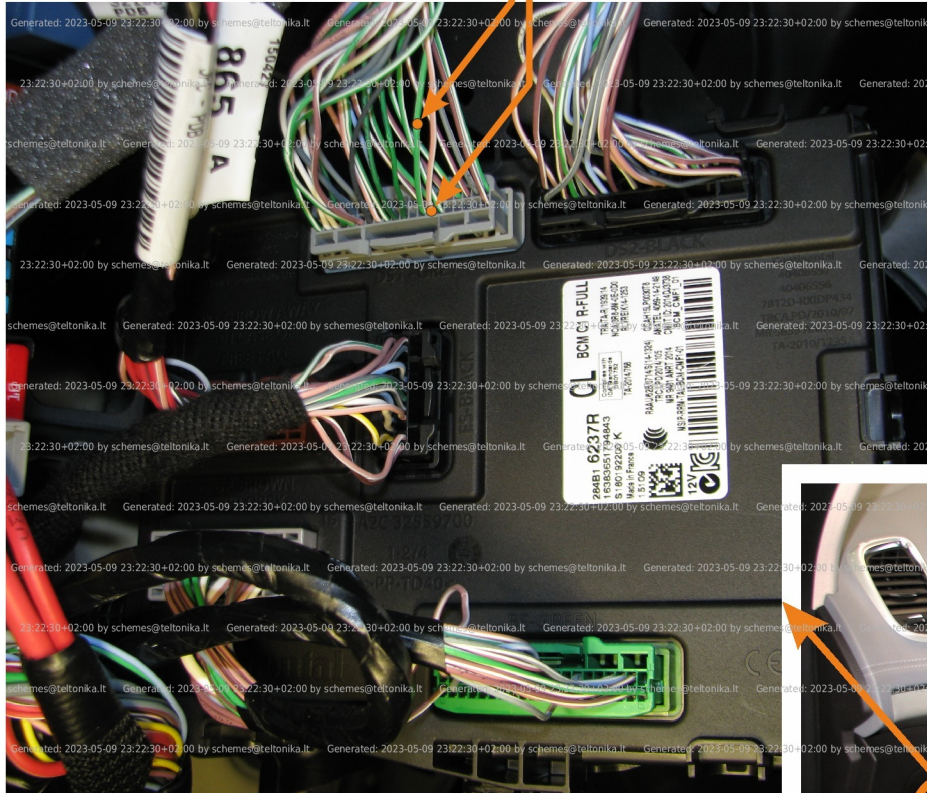

Brand, Model	Device: FMB140 LV-CAN	Year:	Rev.:
RENAULT INITIALE (Keyless)		2015→	05
Version: with Keyless System	program №: 11625 from: 2019-04-25		

Flags:

General parameters:

- Total mileage of the vehicle (dashboard)
- Vehicle mileage - (counted)
- Total fuel consumption - (counted)
- Fuel level (in liters)
- Engine speed (RPM)
- Engine temperature
- Vehicle speed
- Acceleration pedal position