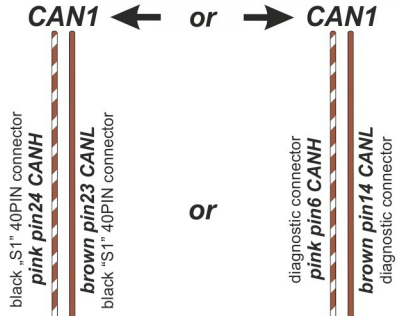

Brand, Model	Device: FMB140 LV-CAN	Year:	Rev.:
RENAULT EXPRESS VAN		2022→	00
Version:	program №: 13763 from: 2021-08-03		

Flags:

General parameters:

- Total mileage of the vehicle (dashboard)
- Vehicle mileage - (counted)
- Total fuel consumption - (counted)
- Fuel level (in liters)
- Engine speed (RPM)
- Engine temperature
- Vehicle speed
- Acceleration pedal position