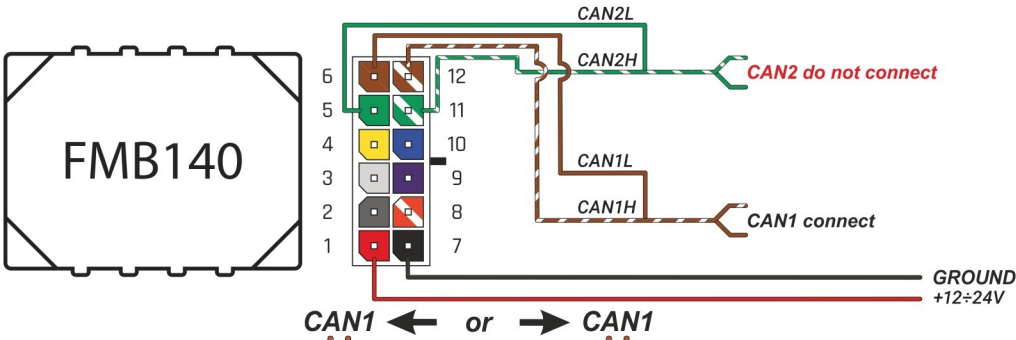

Brand, Model	Device: FMB140 LV-CAN	Year:	Rev.:
RENAULT EXPRESS VAN		2022→	00
Version:	program №: 13763 from: 2021-08-03		

Flags:

General parameters:

- Total mileage of the vehicle (dashboard)
- Vehicle mileage - (counted)
- Total fuel consumption - (counted)
- Fuel level (in liters)
- Engine speed (RPM)
- Engine temperature
- Vehicle speed
- Acceleration pedal position