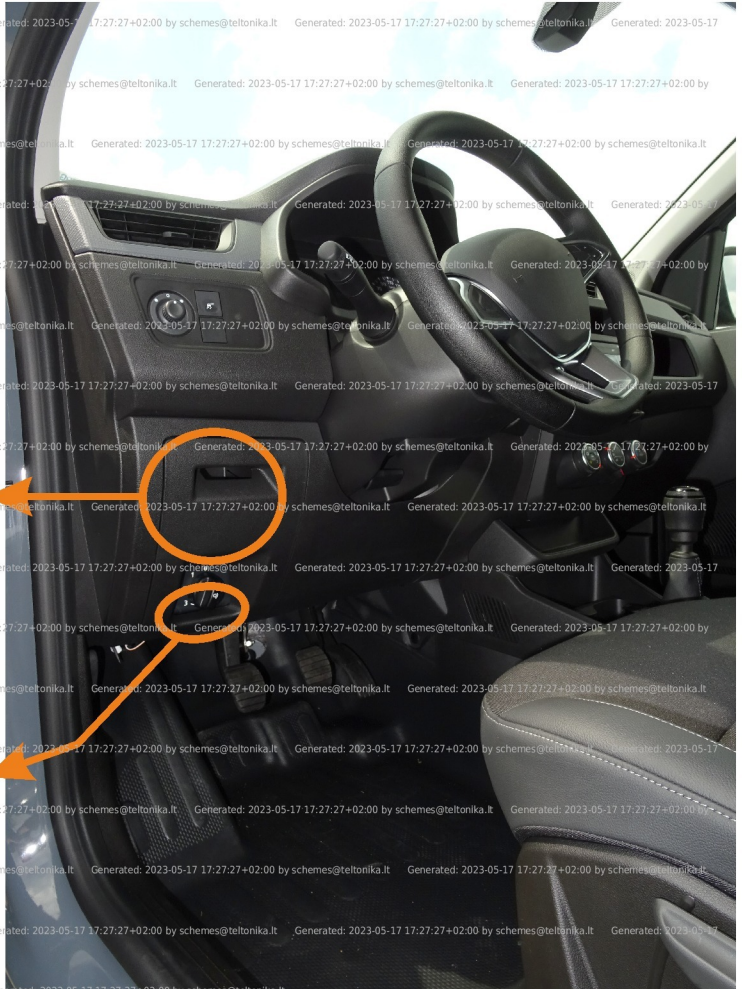

Brand, Model	Device: FMB140 LV-CAN	Year:	Rev.:
RENAULT EXPRESS VAN		2022→	00
Version:	program №: 13763 from: 2021-08-03		

Flags:

General parameters:

- Total mileage of the vehicle (dashboard)
- Vehicle mileage - (counted)
- Total fuel consumption - (counted)
- Fuel level (in liters)
- Engine speed (RPM)
- Engine temperature
- Vehicle speed
- Acceleration pedal position