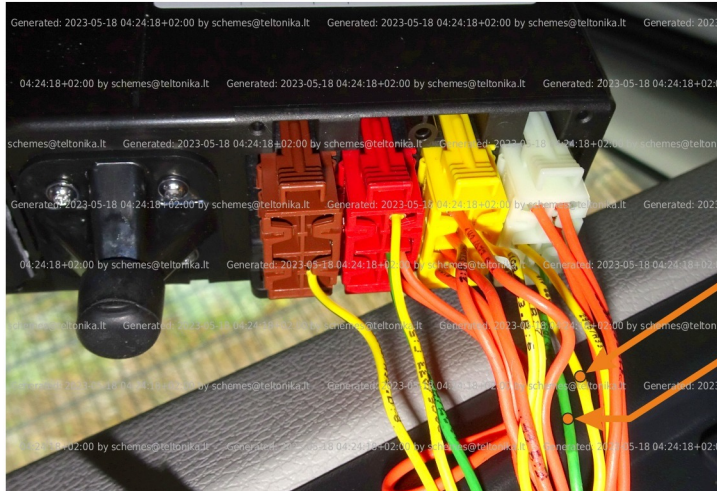

Brand, Model	Device: FMB140 LV-CAN	Year:	Rev.:
RENAULT D (EURO 6)		2022→	00
Version:	program №: 14514 from: 2023-01-27		

Flags:

General parameters:

- Total mileage of the vehicle (dashboard)
- Vehicle mileage - (counted)
- Total fuel consumption
- Total fuel consumption - (counted)
- Fuel level (in percent)
- Engine speed (RPM)
- Engine temperature
- Vehicle speed
- Acceleration pedal position