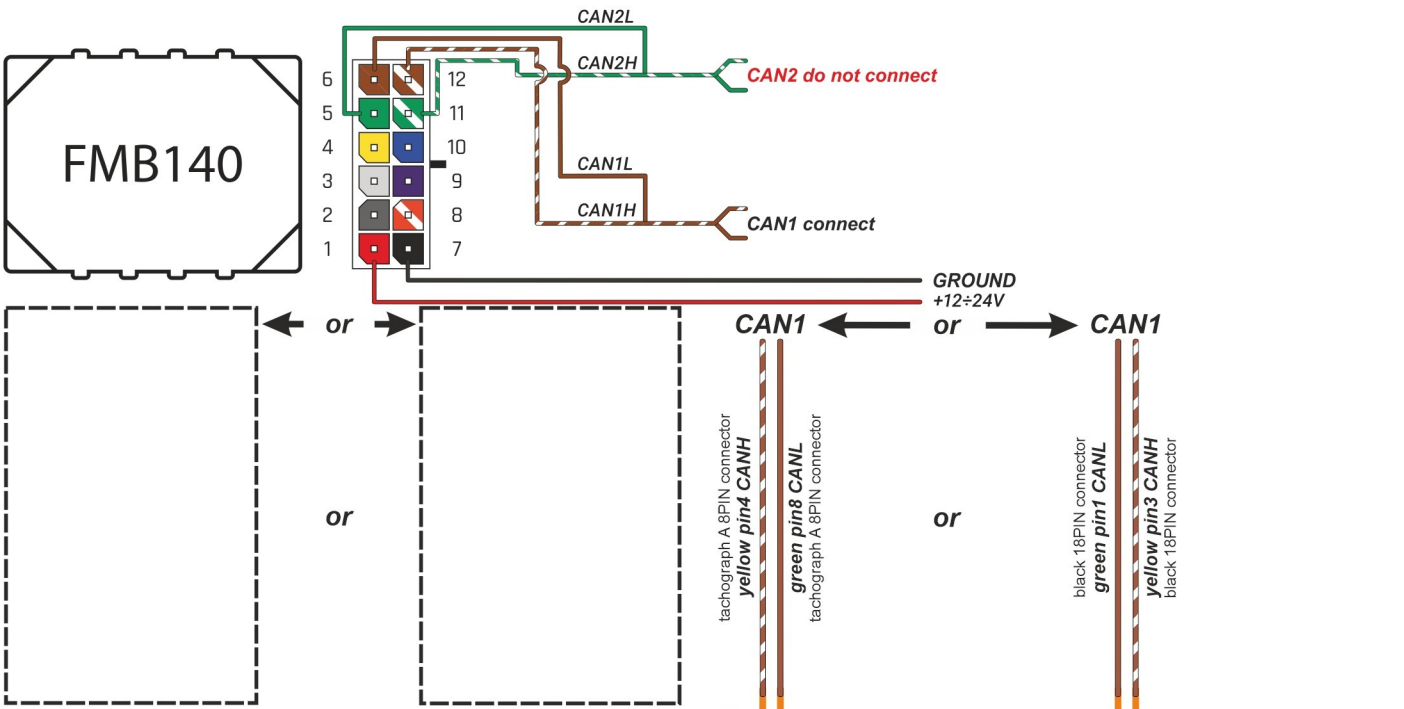

Brand, Model	Device: FMB140 LV-CAN	Year:	Rev.:
RENAULT D (EURO 6)		2022→	00
Version:	program №: 14514 from: 2023-01-27		

Flags:

General parameters:

- Total mileage of the vehicle (dashboard)
- Vehicle mileage - (counted)
- Total fuel consumption
- Total fuel consumption - (counted)
- Fuel level (in percent)
- Engine speed (RPM)
- Engine temperature
- Vehicle speed
- Acceleration pedal position