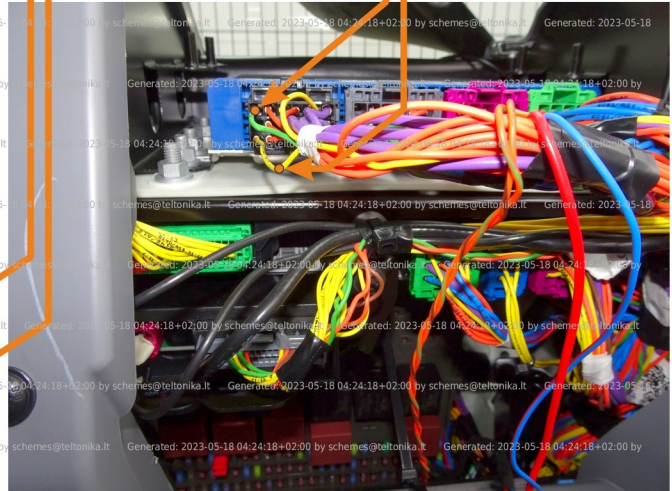

Brand, Model	Device: FMB140 LV-CAN	Year:	Rev.:
RENAULT D (EURO 6)		2022→	00
Version:	program №: 14514 from: 2023-01-27		

Flags:

General parameters:

- Total mileage of the vehicle (dashboard)
- Vehicle mileage - (counted)
- Total fuel consumption
- Total fuel consumption - (counted)
- Fuel level (in percent)
- Engine speed (RPM)
- Engine temperature
- Vehicle speed
- Acceleration pedal position