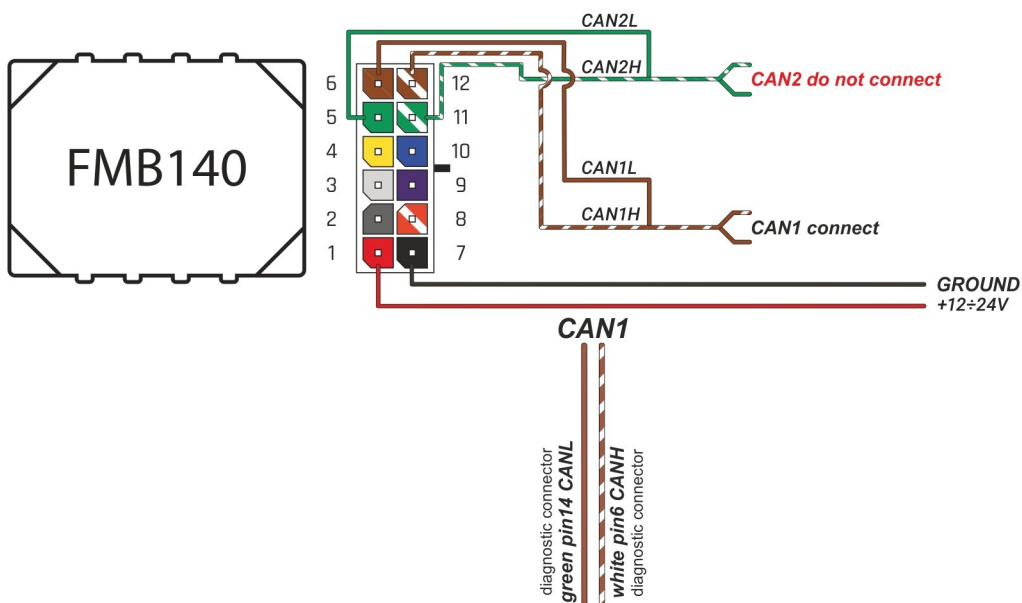

Brand, Model	Device: FMB140 LV-CAN	Year:	Rev.:
RENAULT DUSTER		2011→	02
Version: (only with engine controler Valeo V42)	program №: 11283 from: 2017-09-01		

**Only the engine driver
VALEO V42**

Flags:

Attention: - parameter is not available using the contactless reader.