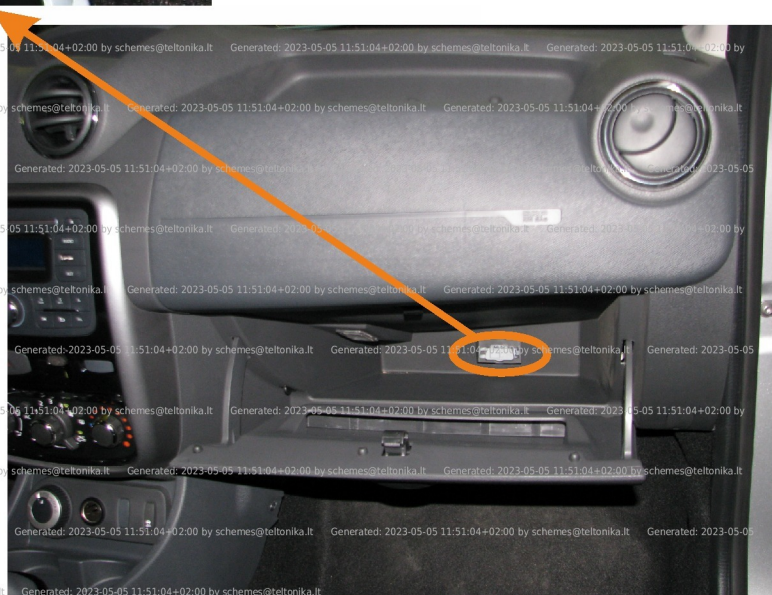

Brand, Model	Device: FMB140 LV-CAN	Year:	Rev.:
RENAULT DUSTER		2011→	02
Version: (only with engine controler Valeo V42)	program №: 11283 from: 2017-09-01		

**Only the engine driver
VALEO V42**

Flags:

Attention: - parameter is not available using the contactless reader.