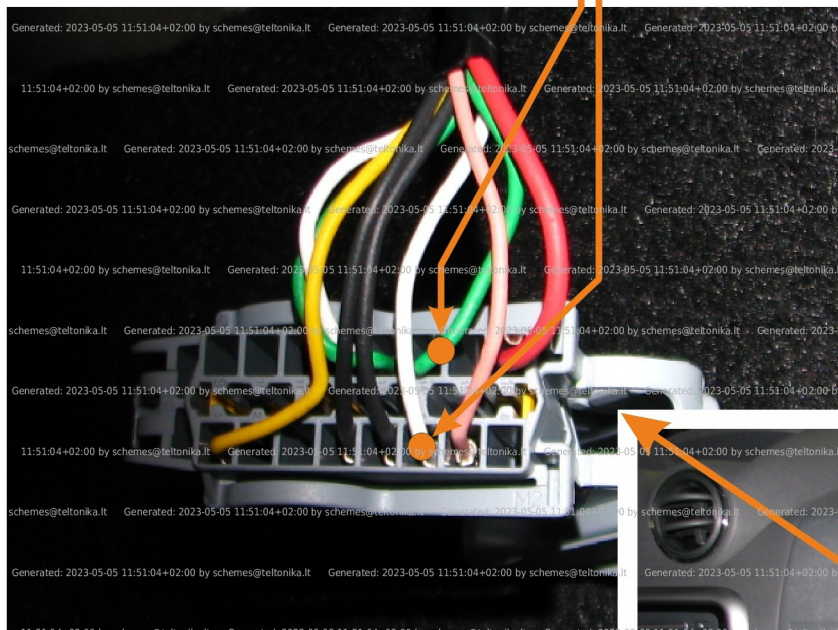

Brand, Model	Device: FMB140 LV-CAN	Year:	Rev.:
RENAULT DUSTER		2011→	02
Version: (only with engine controler Valeo V42)	program №: 11283 from: 2017-09-01		

**Only the engine driver
VALEO V42**

Flags:

Attention: - parameter is not available using the contactless reader.