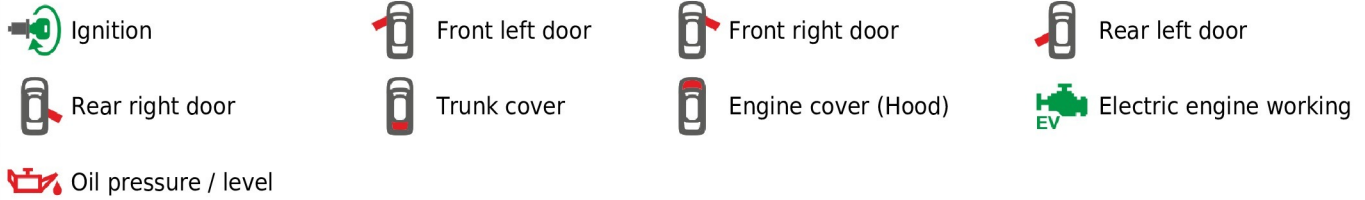

## General parameters:

- Total mileage of the vehicle (dashboard)
- Vehicle mileage - (counted)
- Total fuel consumption - (counted)
- Fuel level (in percent)
- Engine speed (RPM)
- Engine temperature
- Vehicle speed
- Acceleration pedal position
- HV battery level