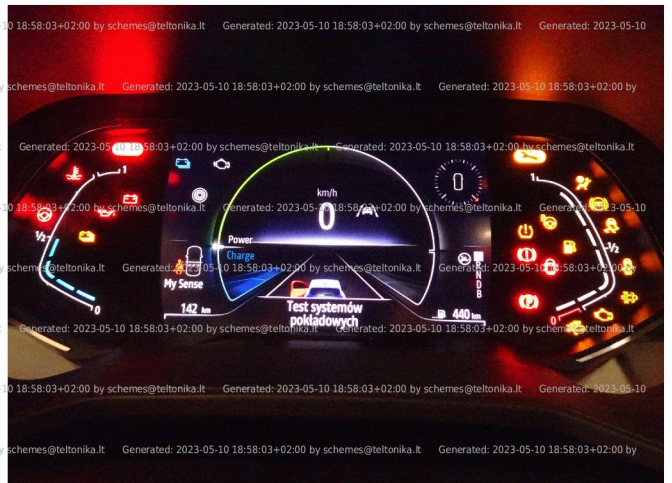

Brand, Model	Device: <b>FMB140 LV-CAN</b>	Year:	Rev.:
<b>RENAULT CLIO V (Hybrid) (Keyless)</b>		<b>2020→</b>	<b>05</b>
Version: <b>with Keyless System</b>	program №: <b>13445</b> from: <b>2023-02-06</b>		

## General parameters:

- Total mileage of the vehicle (dashboard)
- Vehicle mileage - (counted)
- Total fuel consumption - (counted)
- Fuel level (in percent)
- Engine speed (RPM)
- Engine temperature
- Vehicle speed
- Acceleration pedal position
- HV battery level