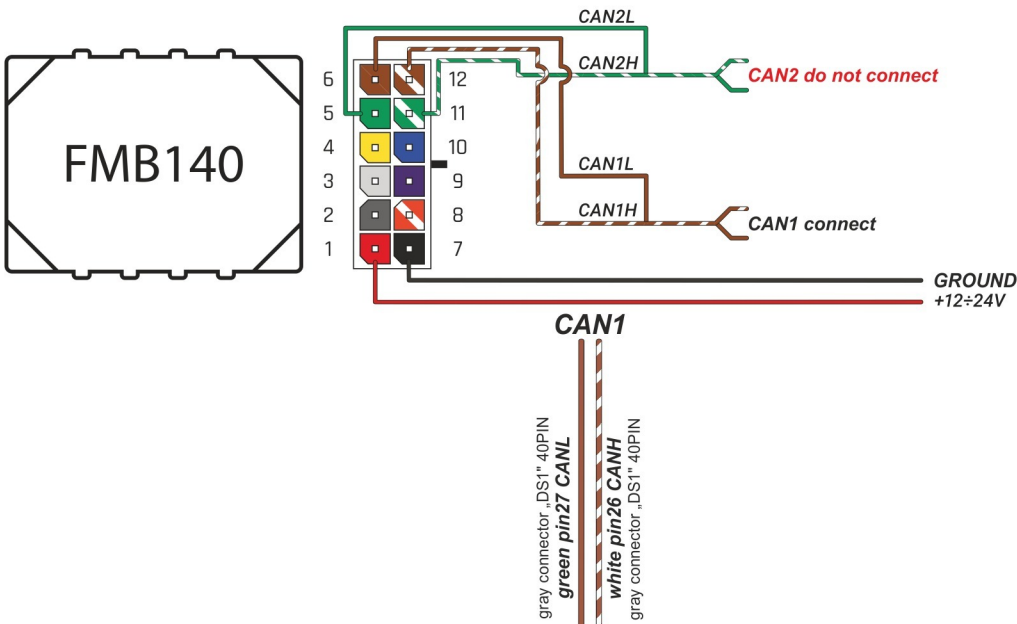

Brand, Model	Device: <b>FMB140 LV-CAN</b>	Year:	Rev.:
<b>RENAULT CLIO V (Hybrid) (Keyless)</b>		<b>2020→</b>	<b>05</b>
Version: <b>with Keyless System</b>	program №: <b>13445</b> from: <b>2023-02-06</b>		

## General parameters:

- Total mileage of the vehicle (dashboard)
- Vehicle mileage - (counted)
- Total fuel consumption - (counted)
- Fuel level (in percent)
- Engine speed (RPM)
- Engine temperature
- Vehicle speed
- Acceleration pedal position
- HV battery level