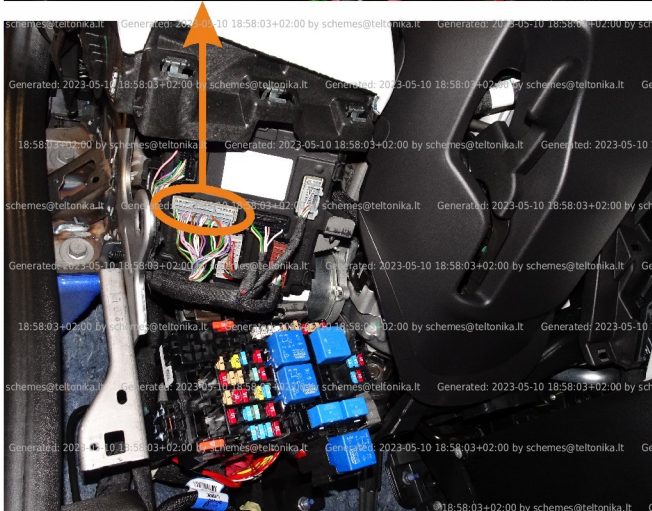

Brand, Model	Device: <b>FMB140 LV-CAN</b>	Year:	Rev.:
<b>RENAULT CLIO V (Hybrid) (Keyless)</b>		<b>2020→</b>	<b>05</b>
Version: <b>with Keyless System</b>	program №: <b>13445</b> from: <b>2023-02-06</b>		

## General parameters:

- Total mileage of the vehicle (dashboard)
- Vehicle mileage - (counted)
- Total fuel consumption - (counted)
- Fuel level (in percent)
- Engine speed (RPM)
- Engine temperature
- Vehicle speed
- Acceleration pedal position
- HV battery level