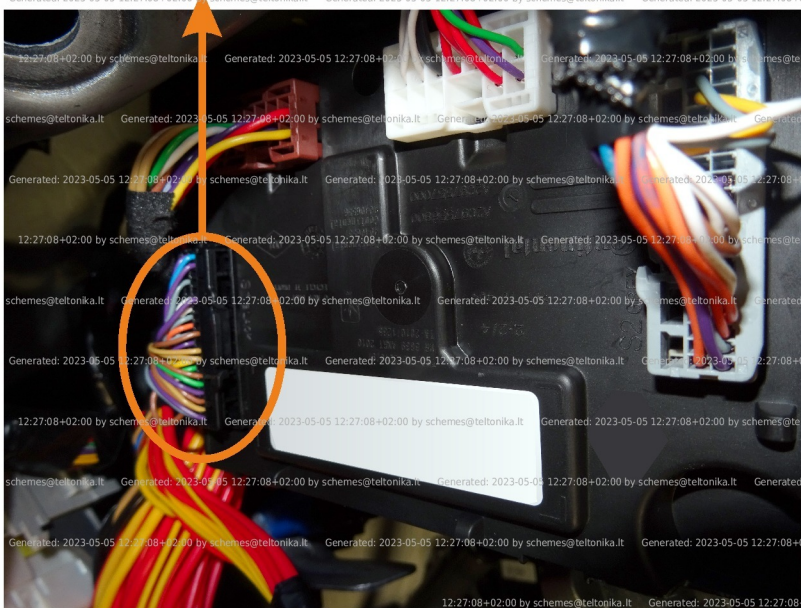

Brand, Model	Device: FMB140 LV-CAN	Year:	Rev.:
RENAULT CLIO IV		2017→	02
Version:	program №: 12344 from: 2018-05-29		

Flags:

Ignition

Front left door

Front right door

Rear left door

Rear right door

Trunk cover

General parameters:

Attention: - parameter is not available using the contactless reader.

- Total mileage of the vehicle (dashboard)
- Vehicle mileage - (counted)
- Total fuel consumption - (counted)
- Fuel level (in liters)
- Engine speed (RPM)
- Engine temperature
- Vehicle speed
- Acceleration pedal position