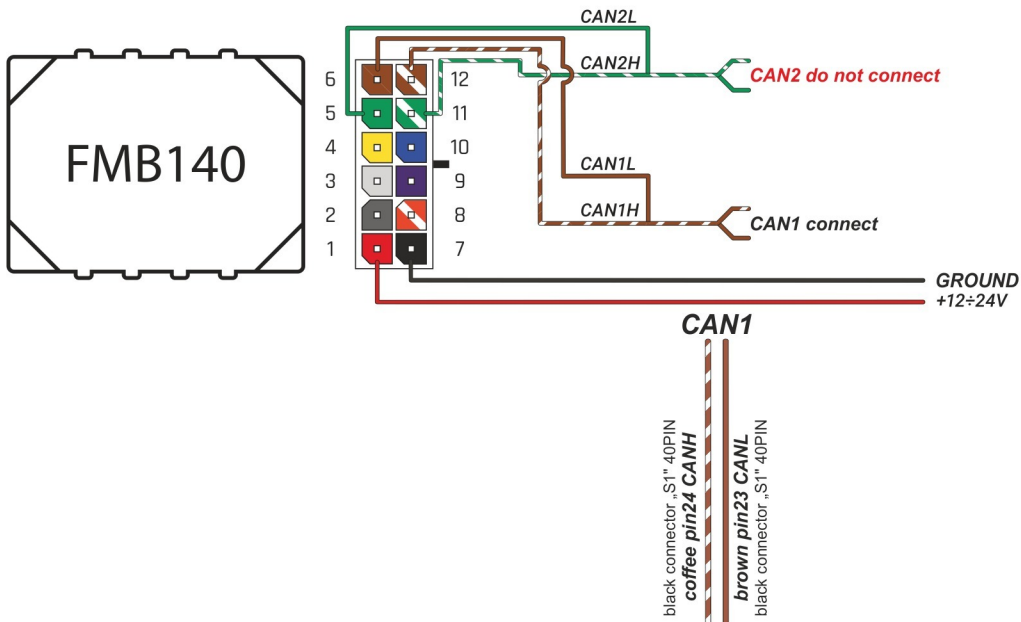

Brand, Model	Device: FMB140 LV-CAN	Year:	Rev.:
RENAULT CLIO IV		2017→	02
Version:	program №: 12344 from: 2018-05-29		

Flags:

Ignition

Front left door

Front right door

Rear left door

Rear right door

Trunk cover

General parameters:

Attention: - parameter is not available using the contactless reader.

- Total mileage of the vehicle (dashboard)
- Vehicle mileage - (counted)
- Total fuel consumption - (counted)
- Fuel level (in liters)
- Engine speed (RPM)
- Engine temperature
- Vehicle speed
- Acceleration pedal position