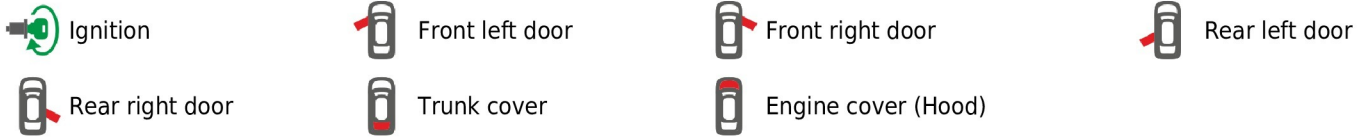

## General parameters:

- Total mileage of the vehicle (dashboard)
- Vehicle mileage - (counted)
- Total fuel consumption - (counted)
- Fuel level (in liters)
- Engine speed (RPM)
- Engine temperature
- Vehicle speed
- Acceleration pedal position