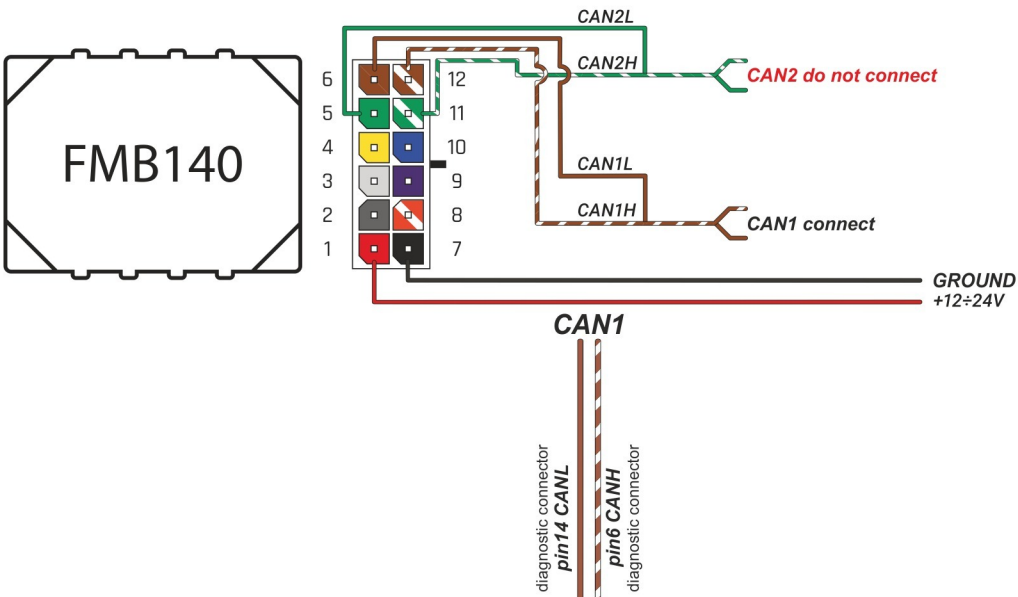

Brand, Model	Device: <b>FMB140 LV-CAN</b>	Year:	Rev.:
<b>RENAULT CLIO III</b>		<b>2005→</b>	<b>03</b>
Version:	program №: <b>11174</b> from: <b>2021-09-09</b>		

## General parameters:

- Total mileage of the vehicle (dashboard)
- Vehicle mileage - (counted)
- Total fuel consumption - (counted)
- Fuel level (in liters)
- Engine speed (RPM)
- Engine temperature
- Vehicle speed
- Acceleration pedal position