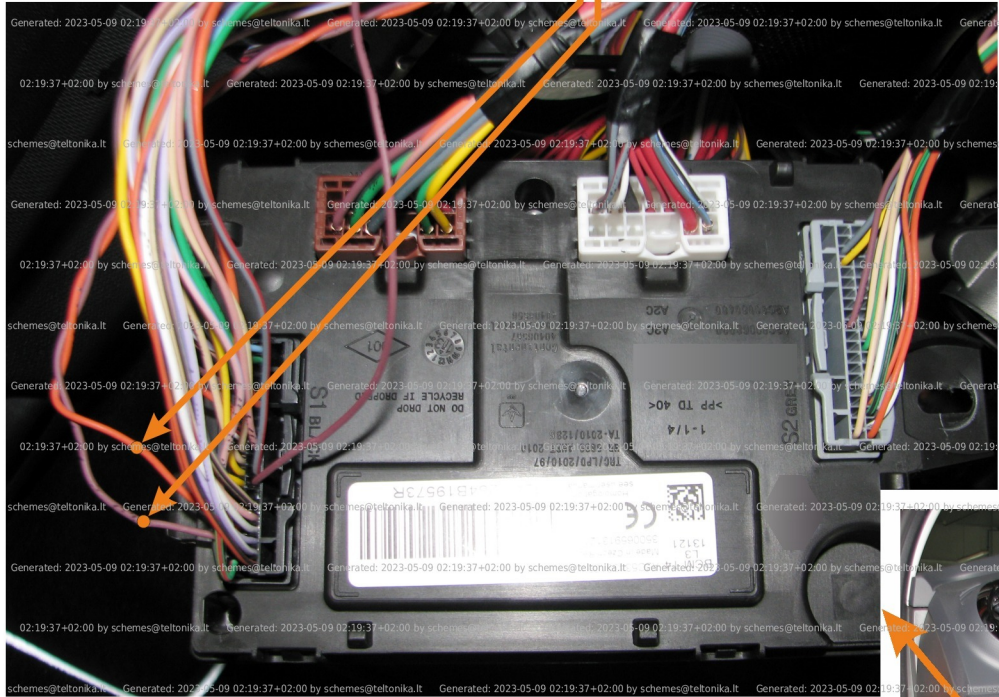

Brand, Model	Device: <b>FMB140 LV-CAN</b>	Year:	Rev.:
<b>RENAULT CAPTUR I</b>		<b>2013→</b>	<b>06</b>
Version: <b>with and without Keyless System</b>		program №: <b>11372</b> from: <b>2017-09-01</b>	

## General parameters:

Attention:  - parameter is not available using the contactless reader.

- Total mileage of the vehicle (dashboard)
- Vehicle mileage - (counted)
- Total fuel consumption - (counted)
- Fuel level (in liters)
- Engine speed (RPM)
- Engine temperature
- Vehicle speed
- Acceleration pedal position