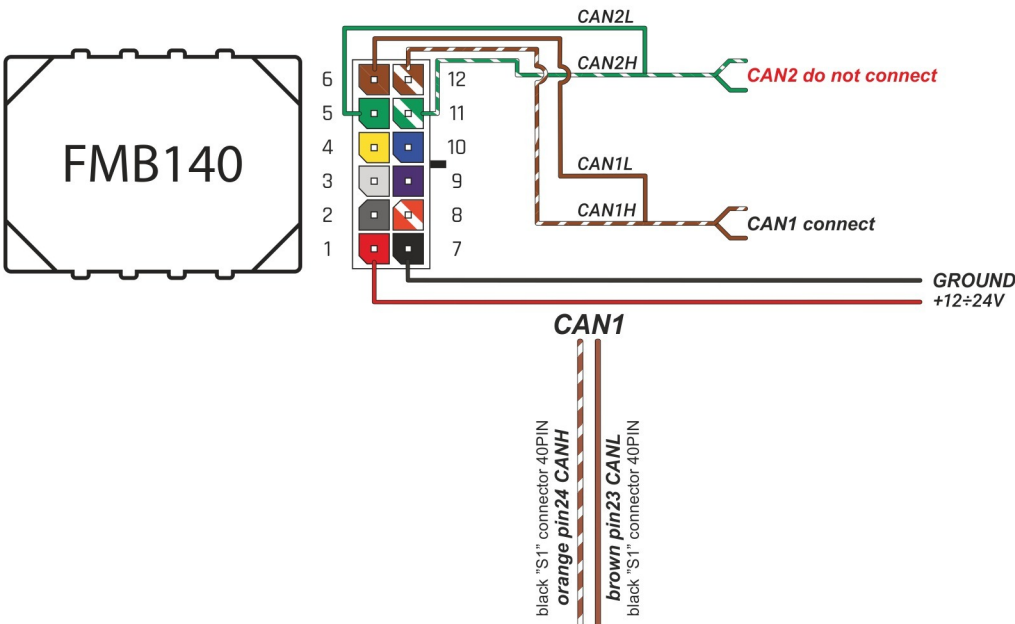

Brand, Model	Device: <b>FMB140 LV-CAN</b>	Year:	Rev.:
<b>RENAULT CAPTUR I</b>		<b>2013→</b>	<b>06</b>
Version: <b>with and without Keyless System</b>		program №: <b>11372</b> from: <b>2017-09-01</b>	

## General parameters:

Attention:  - parameter is not available using the contactless reader.

- Total mileage of the vehicle (dashboard)
- Vehicle mileage - (counted)
- Total fuel consumption - (counted)
- Fuel level (in liters)
- Engine speed (RPM)
- Engine temperature
- Vehicle speed
- Acceleration pedal position