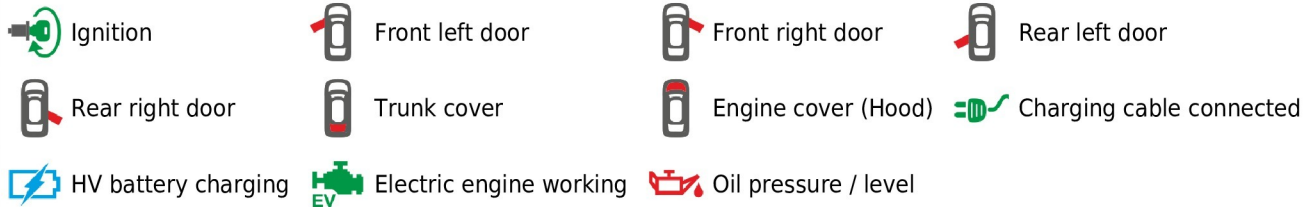

Brand, Model	Device: FMB140 LV-CAN	Year:	Rev.:
RENAULT CAPTUR II (Hybrid) (Plug-in) (Keyless)		2020→	05
Version: with Keyless System		program №: 13444 from: 2023-02-06	

Flags:

General parameters:

- Total mileage of the vehicle (dashboard)
- Vehicle mileage - (counted)
- Total fuel consumption - (counted)
- Fuel level (in percent)
- Engine speed (RPM)
- Engine temperature
- Vehicle speed
- Acceleration pedal position
- HV battery level