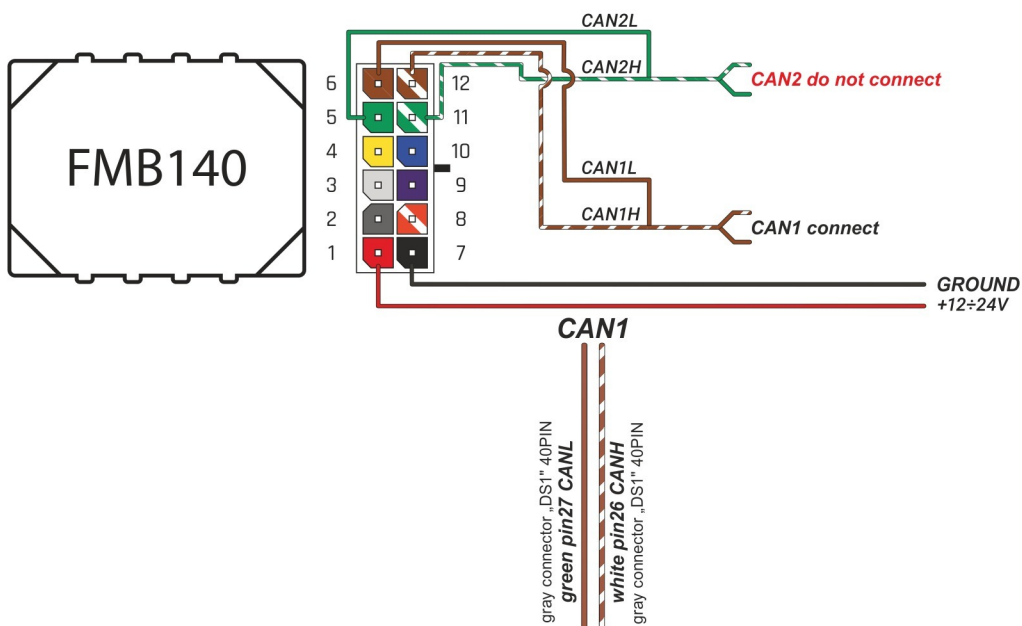

Brand, Model	Device: FMB140 LV-CAN	Year:	Rev.:
RENAULT CAPTUR II (Hybrid) (Plug-in) (Keyless)		2020→	05
Version: with Keyless System		program №: 13444 from: 2023-02-06	

Flags:

General parameters:

- Total mileage of the vehicle (dashboard)
- Vehicle mileage - (counted)
- Total fuel consumption - (counted)
- Fuel level (in percent)
- Engine speed (RPM)
- Engine temperature
- Vehicle speed
- Acceleration pedal position
- HV battery level