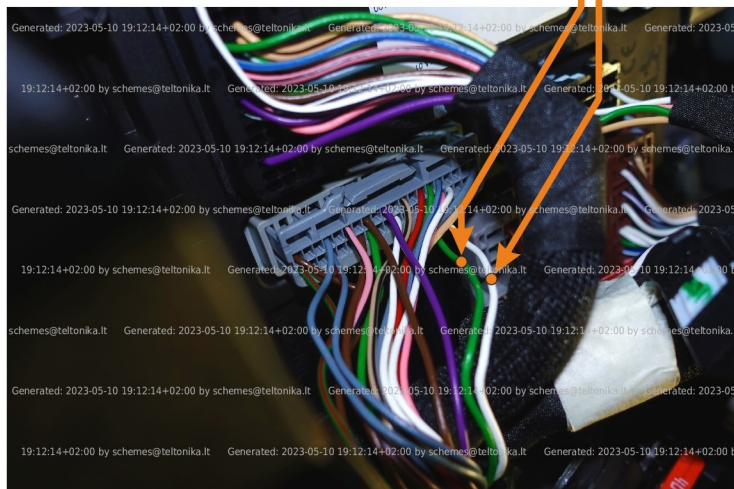

Brand, Model	Device: FMB140 LV-CAN	Year:	Rev.:
RENAULT CAPTUR II (Hybrid) (Plug-in) (Keyless)		2020→	05
Version: with Keyless System		program №: 13444 from: 2023-02-06	

Flags:

General parameters:

- Total mileage of the vehicle (dashboard)
- Vehicle mileage - (counted)
- Total fuel consumption - (counted)
- Fuel level (in percent)
- Engine speed (RPM)
- Engine temperature
- Vehicle speed
- Acceleration pedal position
- HV battery level