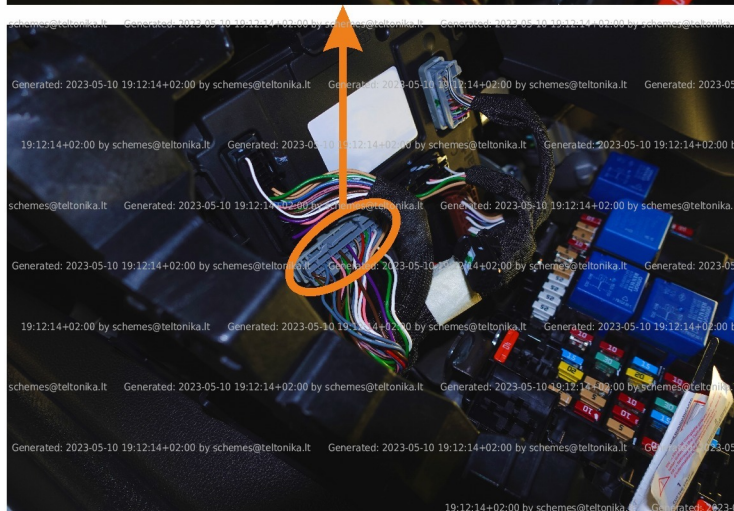

Brand, Model	Device: FMB140 LV-CAN	Year:	Rev.:
RENAULT CAPTUR II (Hybrid) (Plug-in) (Keyless)		2020→	05
Version: with Keyless System		program №: 13444 from: 2023-02-06	

Flags:

General parameters:

- Total mileage of the vehicle (dashboard)
- Vehicle mileage - (counted)
- Total fuel consumption - (counted)
- Fuel level (in percent)
- Engine speed (RPM)
- Engine temperature
- Vehicle speed
- Acceleration pedal position
- HV battery level