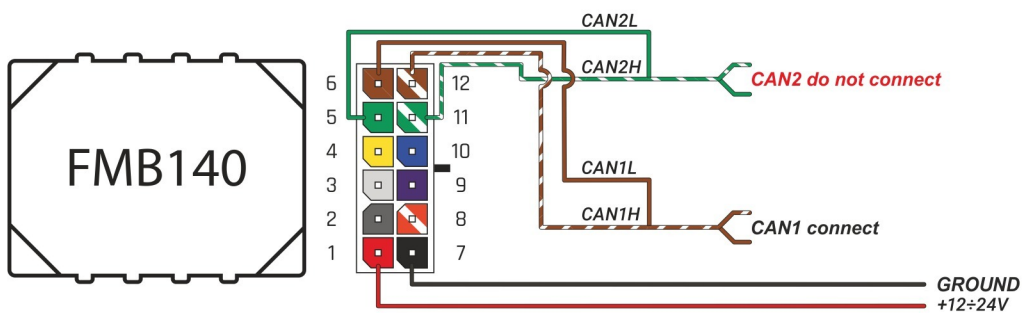

Brand, Model	Device: FMB140 LV-CAN	Year:	Rev.:
RENAULT ARKANA (RussianMarket)		2020→	02
Version:	program №: 13398 from: 2020-12-17		

CAN1
diagnostic connector
pin6 CANH
pin14 CANL
diagnostic connector

Flags:

General parameters:

- Total mileage of the vehicle (dashboard)
- Fuel level (in liters)
- Vehicle speed
- Vehicle mileage - (counted)
- Engine speed (RPM)
- Acceleration pedal position
- Total fuel consumption - (counted)
- Engine temperature