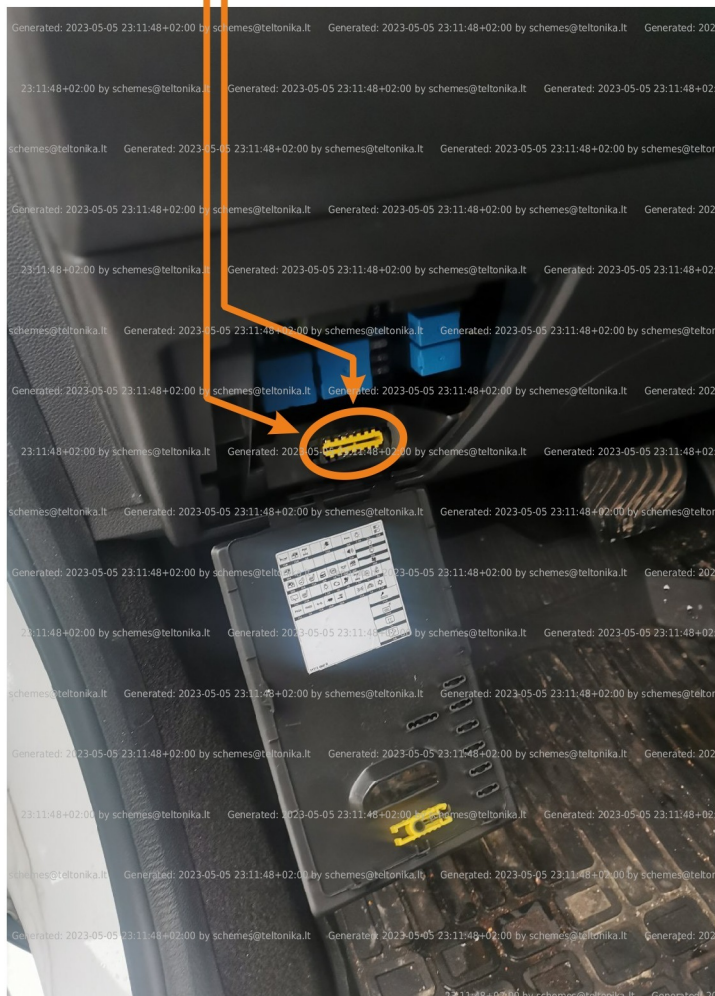

Brand, Model	Device: FMB140 LV-CAN	Year:	Rev.:
RENAULT ARKANA (RussianMarket)		2020→	02
Version:	program №: 13398 from: 2020-12-17		

CAN1
diagnostic connector
pin6 CANH
pin14 CANL
diagnostic connector

Flags:

General parameters:

- Total mileage of the vehicle (dashboard)
- Fuel level (in liters)
- Vehicle speed
- Vehicle mileage - (counted)
- Engine speed (RPM)
- Acceleration pedal position
- Total fuel consumption - (counted)
- Engine temperature