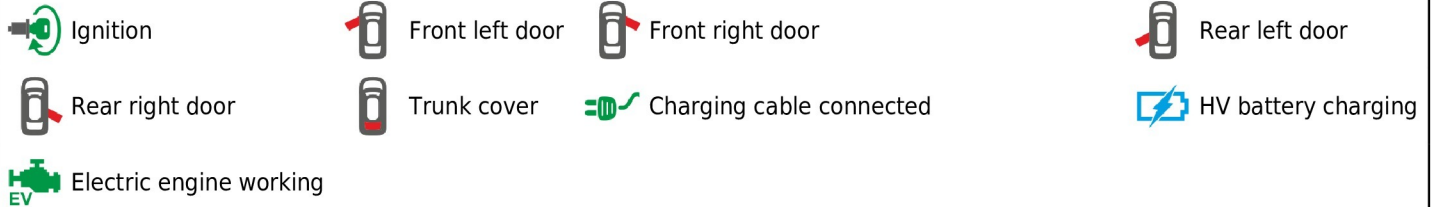

Brand, Model	Device: FMB140 LV-CAN	Year:	Rev.:
PEUGEOT e-2008 (GT) (Electric)		2020→	03
Version: with Keyless System (with factory alarm)	program №: 13327 from: 2023-01-12		

Flags:

General parameters:

- Total mileage of the vehicle (dashboard)
- Vehicle mileage - (counted)
- Vehicle speed
- Acceleration pedal position
- HV battery level