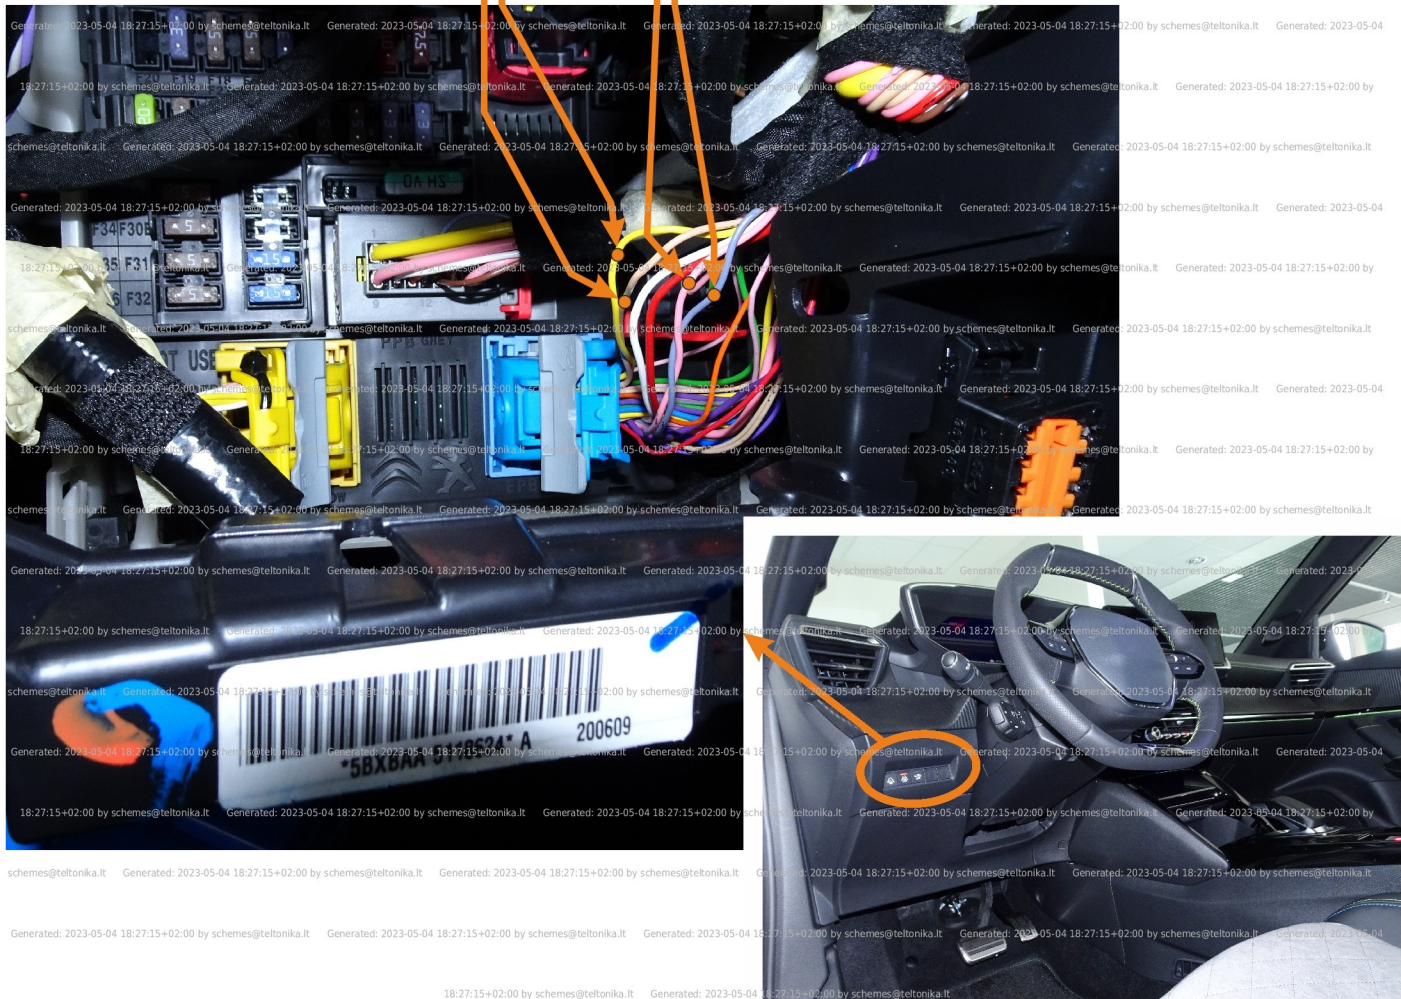

Brand, Model	Device: FMB140 LV-CAN	Year:	Rev.:
PEUGEOT e-2008 (GT) (Electric)		2020→	03
Version: with Keyless System (with factory alarm)	program №: 13327 from: 2023-01-12		

Flags:

General parameters:

- Total mileage of the vehicle (dashboard)
- Vehicle mileage - (counted)
- Vehicle speed
- Acceleration pedal position
- HV battery level