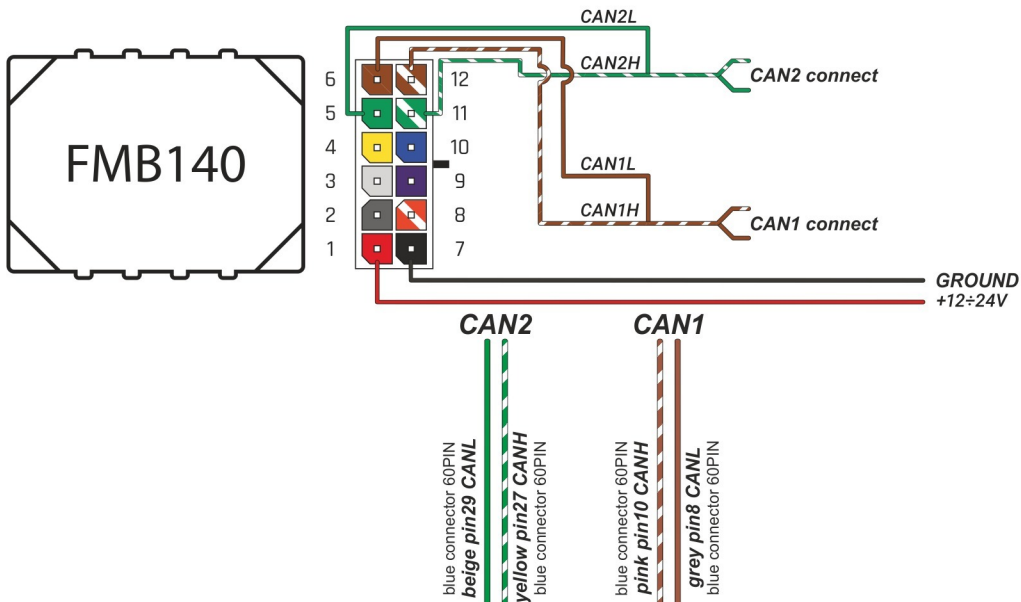

Brand, Model	Device: FMB140 LV-CAN	Year:	Rev.:
PEUGEOT e-2008 (GT) (Electric)		2020→	03
Version: with Keyless System (with factory alarm)	program №: 13327 from: 2023-01-12		

Flags:

General parameters:

- Total mileage of the vehicle (dashboard)
- Vehicle mileage - (counted)
- Vehicle speed
- Acceleration pedal position
- HV battery level