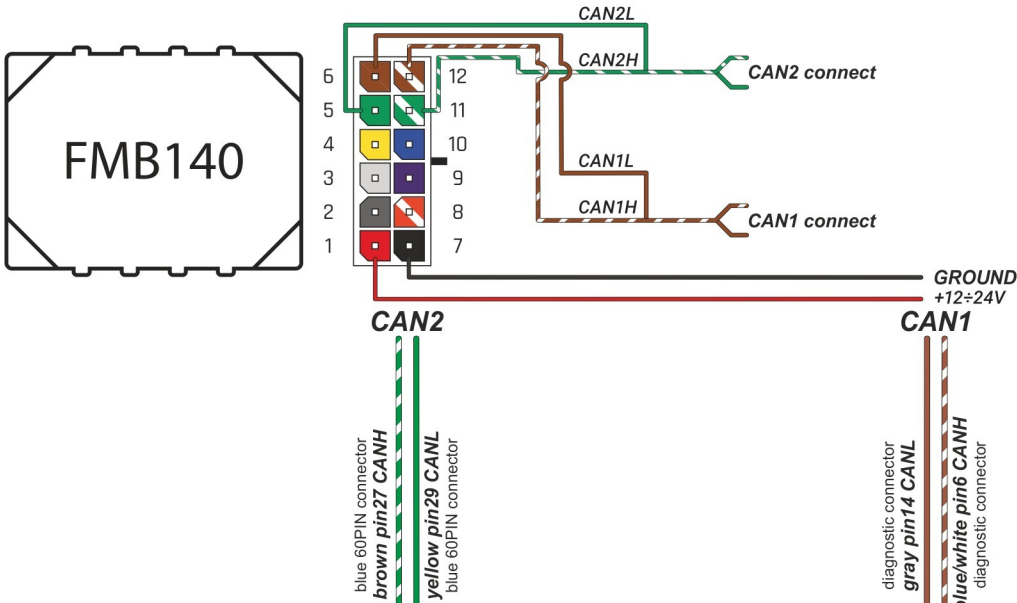

Brand, Model	Device: FMB140 LV-CAN	Year:	Rev.:
PEUGEOT PARTNER		2019→	03
Version:	program №: 13288 from: 2023-01-12		

Flags:

General parameters:

- Total mileage of the vehicle (dashboard)
- Vehicle mileage - (counted)
- Total fuel consumption - (counted)
- Fuel level (in percent)
- Engine speed (RPM)
- Engine temperature
- Vehicle speed
- Acceleration pedal position