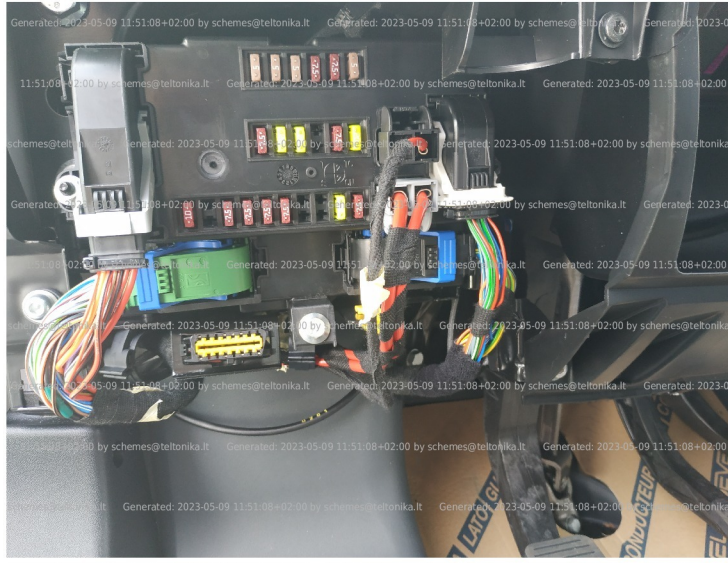

Brand, Model	Device: FMB140 LV-CAN	Year:	Rev.:
PEUGEOT BOXER (EURO 6)		2020→	06
Version:	program №: 13326 from: 2022-12-29		

CONTROL MODULE (REAR)

Flags:

General parameters:

- Total mileage of the vehicle (dashboard)
- Fuel level (in percent)
- Vehicle speed
- Vehicle mileage - (counted)
- Engine speed (RPM)
- Acceleration pedal position
- Total fuel consumption - (counted)
- Engine temperature
- Engine oil level