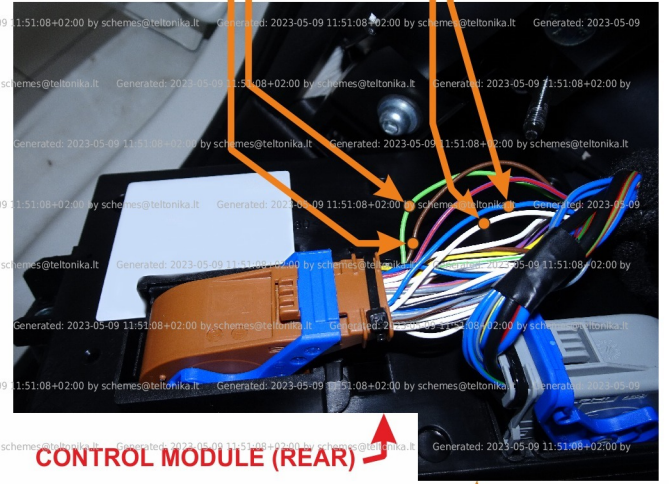

Brand, Model	Device: FMB140 LV-CAN	Year:	Rev.:
PEUGEOT BOXER (EURO 6)		2020→	06
Version:	program №: 13326 from: 2022-12-29		

CONTROL MODULE (REAR)

Flags:

General parameters:

- Total mileage of the vehicle (dashboard)
- Fuel level (in percent)
- Vehicle speed
- Vehicle mileage - (counted)
- Engine speed (RPM)
- Acceleration pedal position
- Total fuel consumption - (counted)
- Engine temperature
- Engine oil level