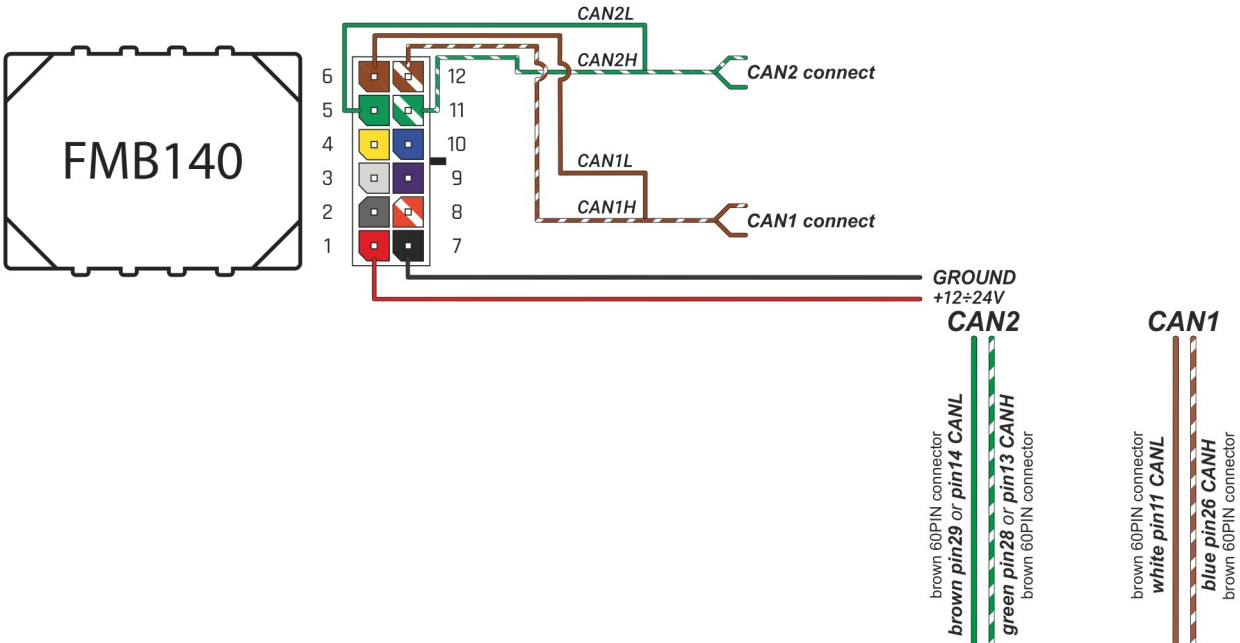

Brand, Model	Device: FMB140 LV-CAN	Year:	Rev.:
PEUGEOT BOXER (EURO 6)		2020→	06
Version:	program №: 13326 from: 2022-12-29		

CONTROL MODULE (REAR)

Flags:

General parameters:

- Total mileage of the vehicle (dashboard)
- Fuel level (in percent)
- Vehicle speed
- Vehicle mileage - (counted)
- Engine speed (RPM)
- Acceleration pedal position
- Total fuel consumption - (counted)
- Engine temperature
- Engine oil level