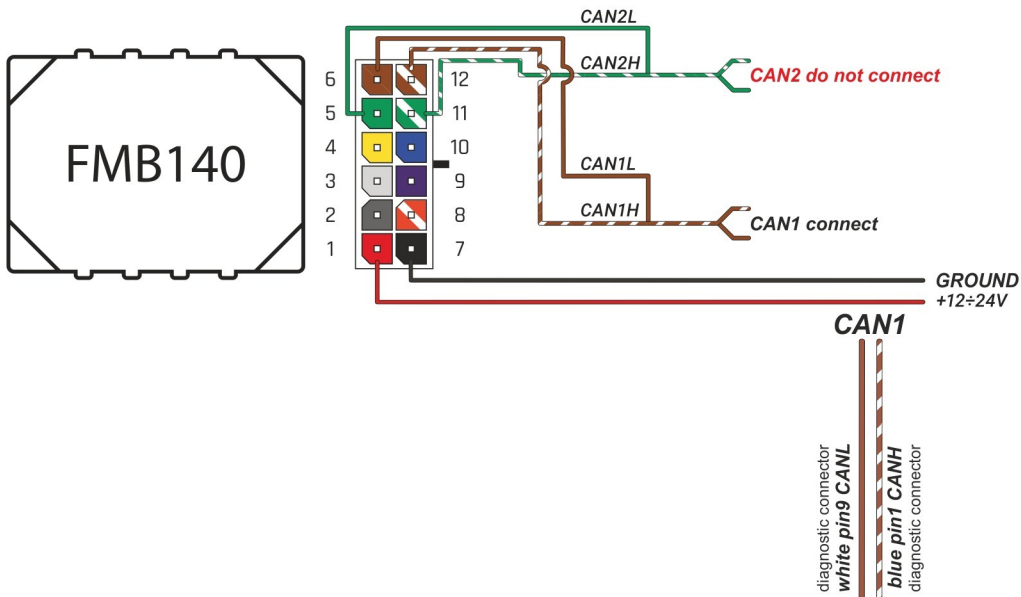

Brand, Model	Device: FMB140 LV-CAN	Year:	Rev.:
PEUGEOT BOXER		2011→	05
Version:	program №: 13166 from: 2022-12-15		

Flags:

General parameters:

- Total mileage of the vehicle (dashboard)
- Fuel level (in percent)
- Vehicle speed
- Vehicle mileage - (counted)
- Engine speed (RPM)
- Engine oil level
- Total fuel consumption - (counted)
- Engine temperature