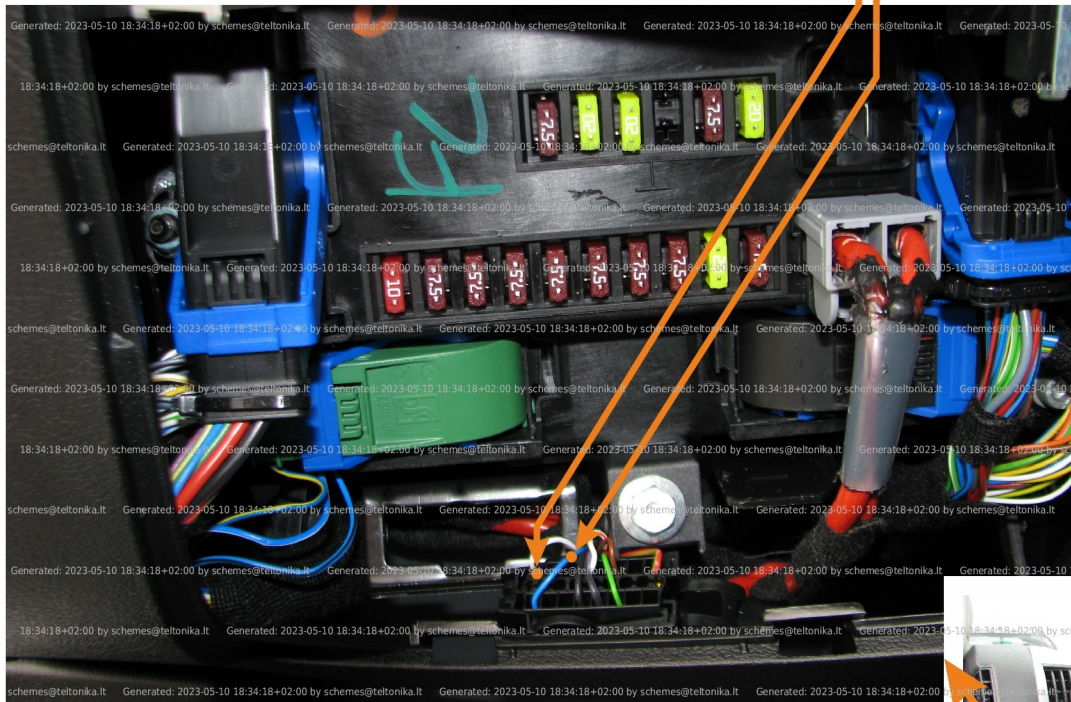

Brand, Model	Device: FMB140 LV-CAN	Year:	Rev.:
PEUGEOT BOXER		2011→	05
Version:	program №: 13166 from: 2022-12-15		

Flags:

General parameters:

- Total mileage of the vehicle (dashboard)
- Fuel level (in percent)
- Vehicle speed
- Vehicle mileage - (counted)
- Engine speed (RPM)
- Engine oil level
- Total fuel consumption - (counted)
- Engine temperature