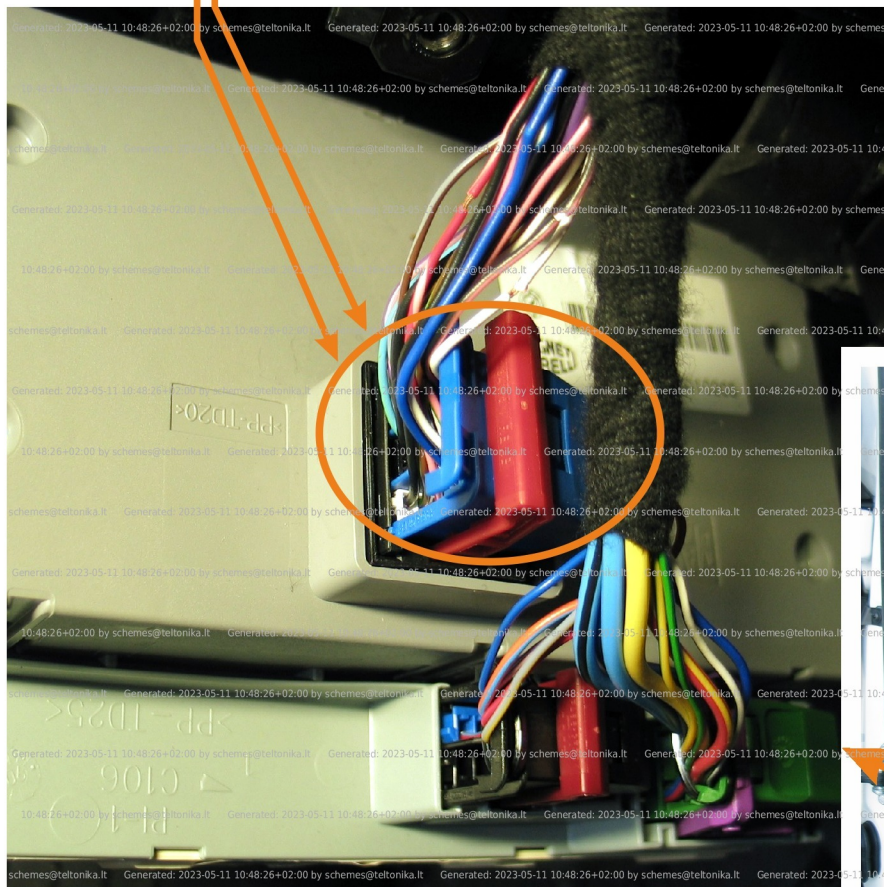

Brand, Model	Device: FMB140 LV-CAN	Year:	Rev.:
PEUGEOT BOXER (RussianMarket)		2011→	04
Version:	program №: 11129 from: 2017-09-01		

CAN1
 blue connector 36PIN
 pink/black pin24 or pin6 CANH
 pink/white pin25 or pin5 CANL
 blue connector 36PIN

When connecting, you should look at the pin number because the color of the cables may vary

CONTROLLER MODULE (BACK)

Flags:

General parameters:

- Total mileage of the vehicle (dashboard)
- Fuel level (in percent)
- Vehicle speed
- Vehicle mileage - (counted)
- Engine speed (RPM)
- Total fuel consumption - (counted)
- Engine temperature