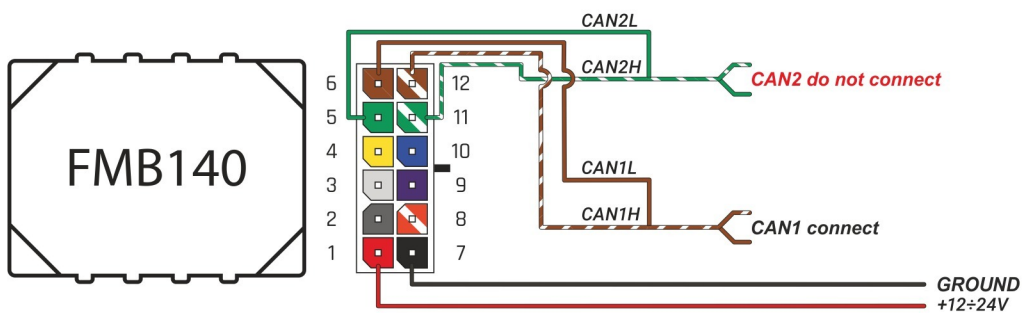

Brand, Model	Device: FMB140 LV-CAN	Year:	Rev.:
PEUGEOT BOXER (RussianMarket)		2011→	04
Version:	program №: 11129 from: 2017-09-01		

CAN1
 blue connector 36PIN
 pink/black pin24 or pin6 CANH
 pink/white pin25 or pin5 CANL
 blue connector 36PIN

When connecting, you should look at the pin number because the color of the cables may vary

CONTROLLER MODULE (BACK)

Flags:

General parameters:

- Total mileage of the vehicle (dashboard)
- Fuel level (in percent)
- Vehicle speed
- Vehicle mileage - (counted)
- Engine speed (RPM)
- Total fuel consumption - (counted)
- Engine temperature