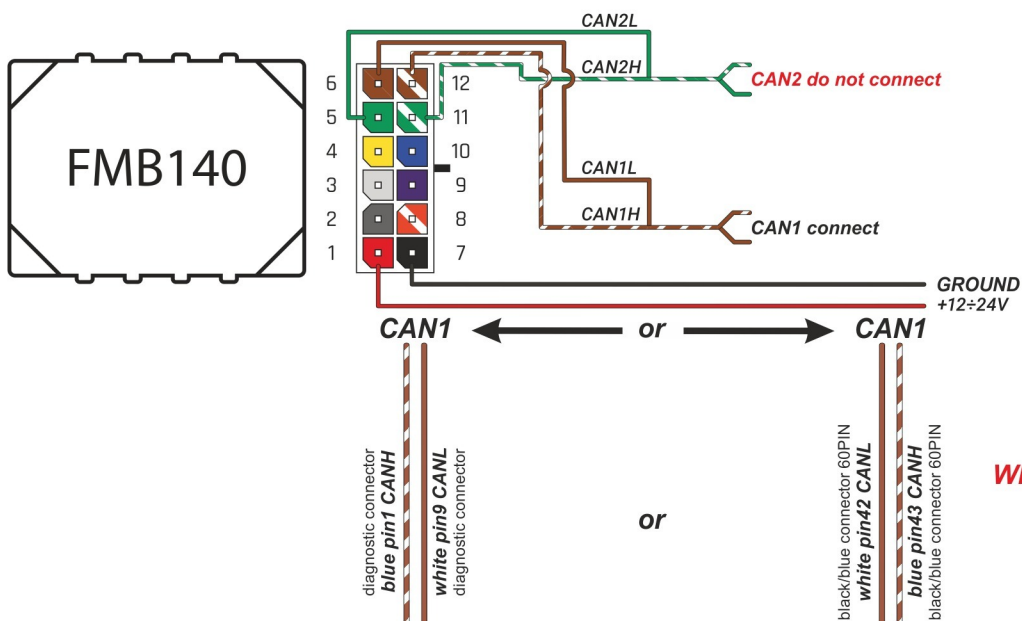

Brand, Model	Device: FMB140 LV-CAN	Year:	Rev.:
PEUGEOT BIPPER		2008→	02
Version:	program №: 11127 from: 2017-09-01		

When connecting, you should look at the pin number because the color of the cables may vary

Flags:

General parameters:

- Total mileage of the vehicle (dashboard)
- Fuel level (in percent)
- Vehicle speed
- Vehicle mileage - (counted)
- Engine speed (RPM)
- Total fuel consumption - (counted)
- Engine temperature