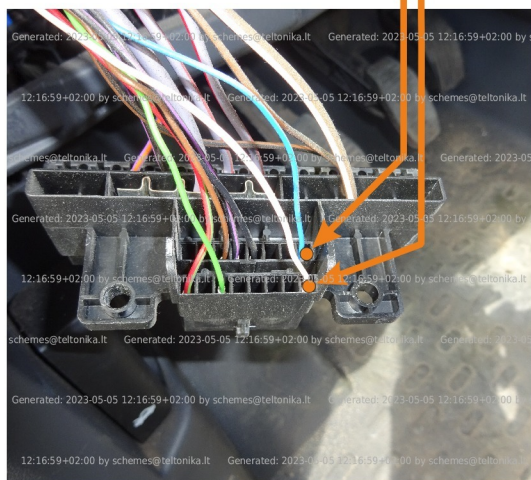

Brand, Model	Device: FMB140 LV-CAN	Year:	Rev.:
PEUGEOT BIPPER		2008→	02
Version:	program №: 11127 from: 2017-09-01		

When connecting, you should look at the pin number because the color of the cables may vary

Flags:

General parameters:

- Total mileage of the vehicle (dashboard)
- Fuel level (in percent)
- Vehicle speed
- Vehicle mileage - (counted)
- Engine speed (RPM)
- Total fuel consumption - (counted)
- Engine temperature