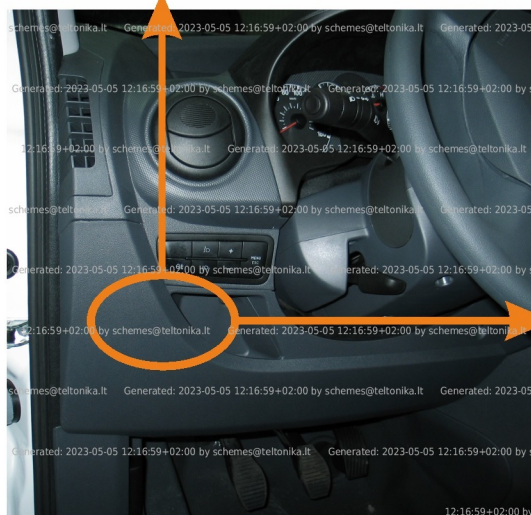

Brand, Model	Device: FMB140 LV-CAN	Year:	Rev.:
PEUGEOT BIPPER		2008→	02
Version:	program №: 11127 from: 2017-09-01		

When connecting, you should look at the pin number because the color of the cables may vary

Flags:

General parameters:

- Total mileage of the vehicle (dashboard)
- Fuel level (in percent)
- Vehicle speed
- Vehicle mileage - (counted)
- Engine speed (RPM)
- Total fuel consumption - (counted)
- Engine temperature