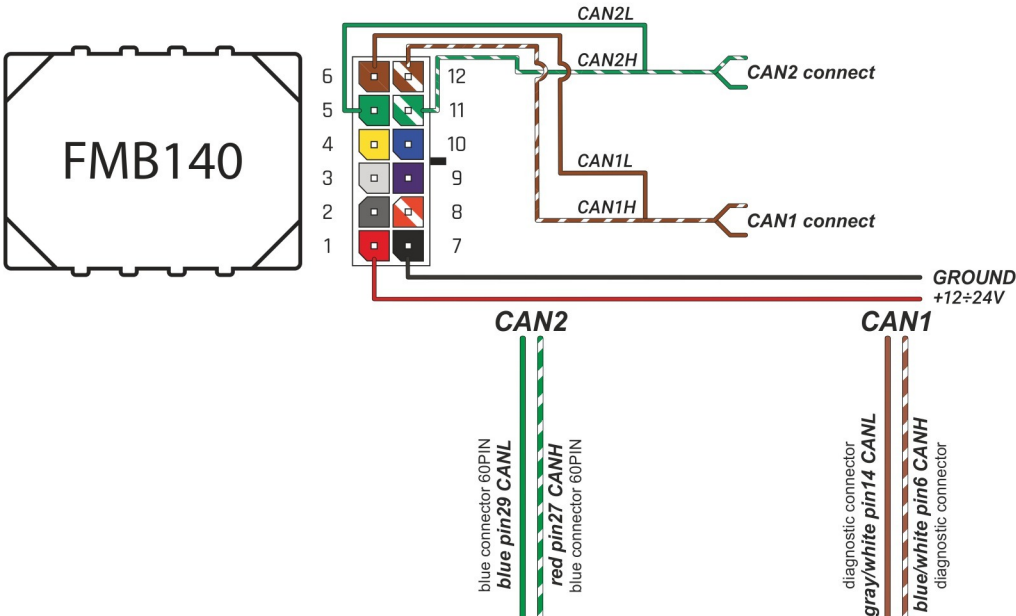

Brand, Model	Device: FMB140 LV-CAN	Year:	Rev.:
PEUGEOT 508 (Allure) (Keyless)		2010→	05
Version: with Keyless System	program №: 12953 from: 2023-01-12		

When connecting, you should look at the pin number because the color of the cables may vary

Flags:

General parameters:

- Total mileage of the vehicle (dashboard)
- Vehicle mileage - (counted)
- Total fuel consumption - (counted)
- Fuel level (in percent)
- Engine speed (RPM)
- Engine temperature
- Vehicle speed
- Acceleration pedal position