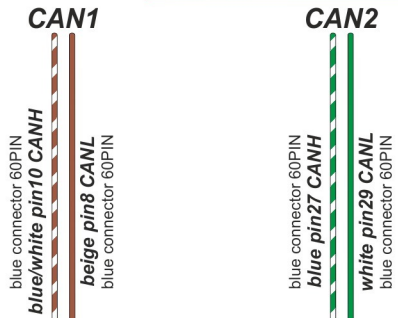

Brand, Model	Device: FMB140 LV-CAN	Year:	Rev.:
PEUGEOT 508		2018→	03
Version: with and without Keyless System (with factory alarm)		program №: 13151 from: 2023-02-08	

Flags:

General parameters:

- Total mileage of the vehicle (dashboard)
- Fuel level (in percent)
- Vehicle speed
- Vehicle mileage - (counted)
- Engine speed (RPM)
- Acceleration pedal position
- Total fuel consumption - (counted)
- Engine temperature