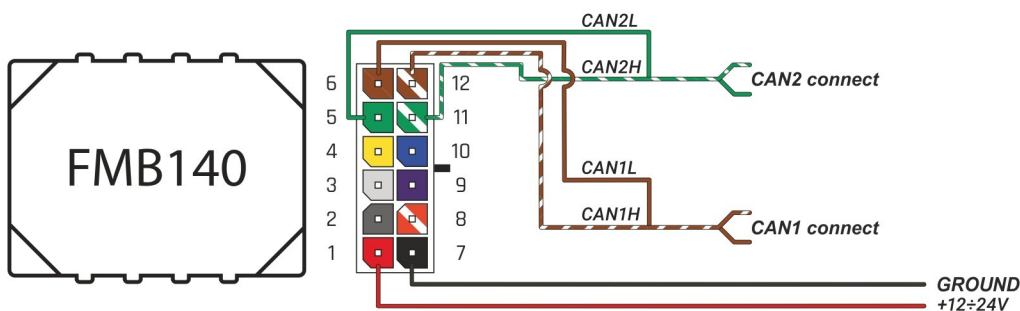

Brand, Model	Device: FMB140 LV-CAN	Year:	Rev.:
PEUGEOT 508		2018→	03
Version: with and without Keyless System (with factory alarm)		program №: 13151 from: 2023-02-08	

Flags:

General parameters:

- Total mileage of the vehicle (dashboard)
- Fuel level (in percent)
- Vehicle speed
- Vehicle mileage - (counted)
- Engine speed (RPM)
- Acceleration pedal position
- Total fuel consumption - (counted)
- Engine temperature