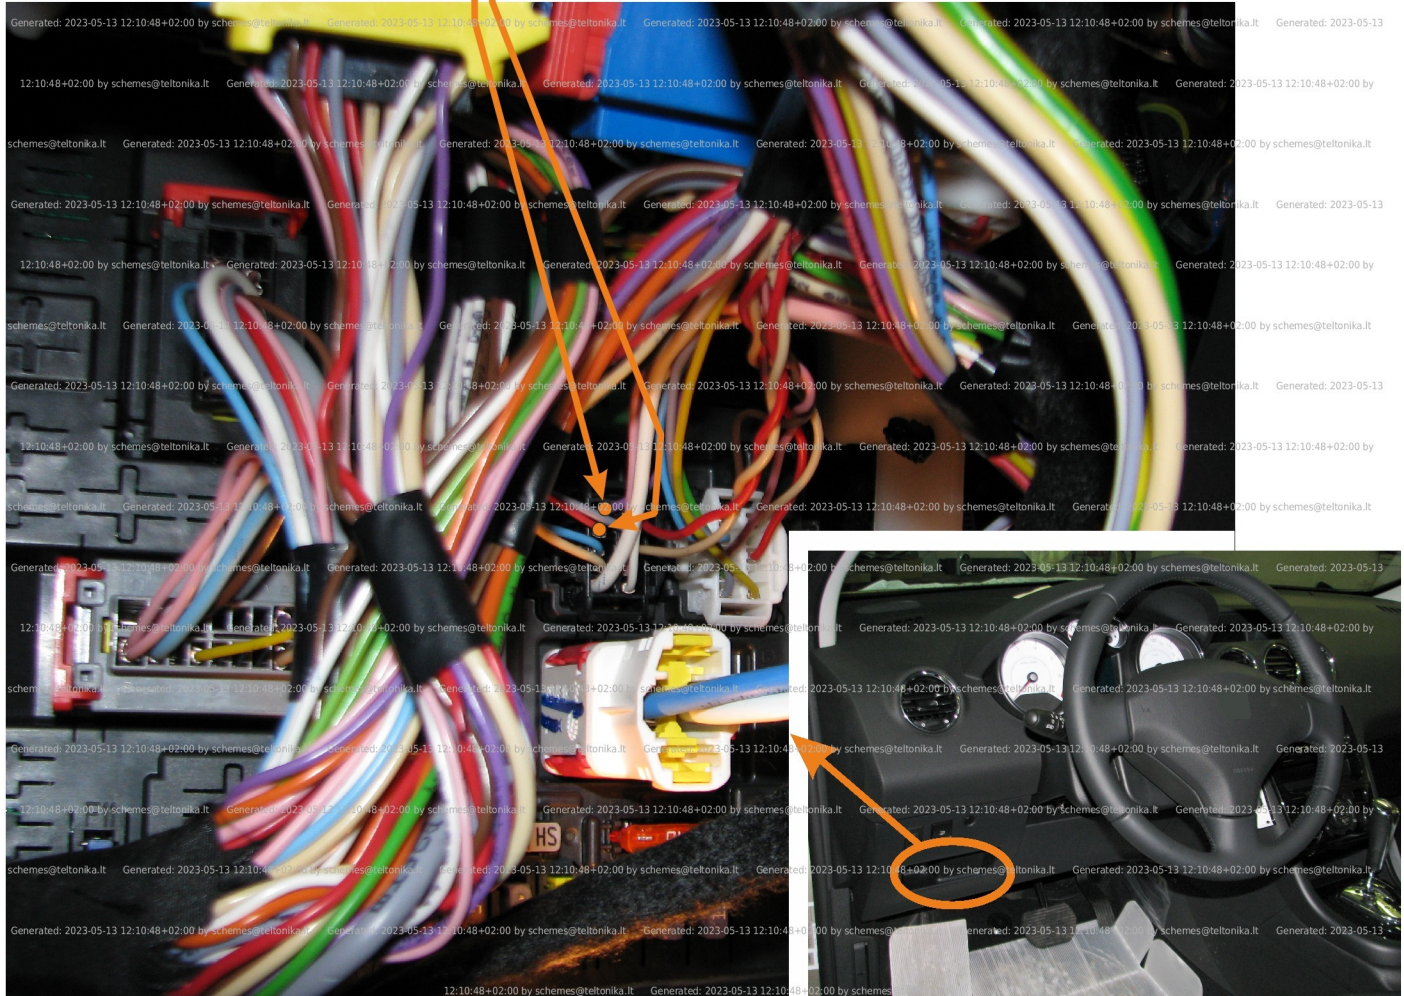

Brand, Model	Device: FMB140 LV-CAN	Year:	Rev.:
PEUGEOT 408		2010→	03
Version: (with factory alarm)	program №: 11143 from: 2017-09-01		

CAN2

black connector 10PIN
purple pin10 CANL
red pin8 CANH
black connector 10PIN

Program 143 only for cars with factory alarm

When connecting, you should look at the pin number because the color of the cables may vary

Flags:

 Ignition	 Front left door	 Front right door	 Rear left door
 Rear right door	 Trunk cover	 Engine cover (Hood)	 Oil pressure / level

General parameters:

- Vehicle mileage - (counted)
- Total fuel consumption - (counted)
- Fuel level (in percent)
- Engine speed (RPM)
- Engine temperature
- Vehicle speed