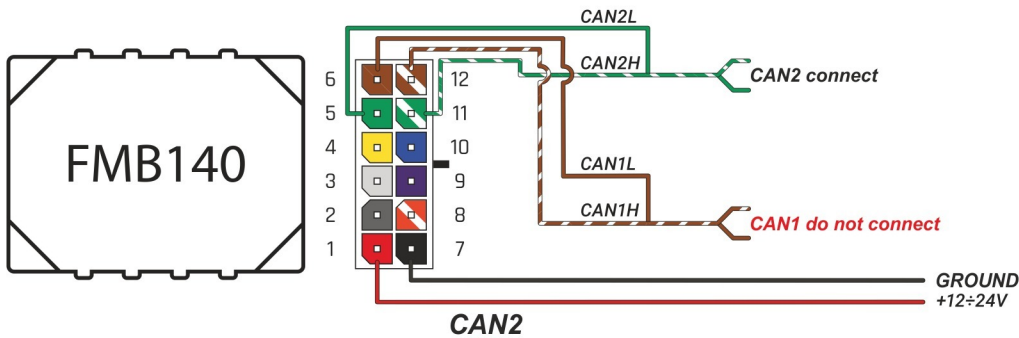

Brand, Model	Device: FMB140 LV-CAN	Year:	Rev.:
PEUGEOT 408		2010→	03
Version: (with factory alarm)	program №: 11143 from: 2017-09-01		

CAN2

black connector 10PIN
purple pin10 CANL
red pin8 CANH
black connector 10PIN

Program 143 only for cars with factory alarm

When connecting, you should look at the pin number because the color of the cables may vary

Flags:

 Ignition	 Front left door	 Front right door	 Rear left door
 Rear right door	 Trunk cover	 Engine cover (Hood)	 Oil pressure / level