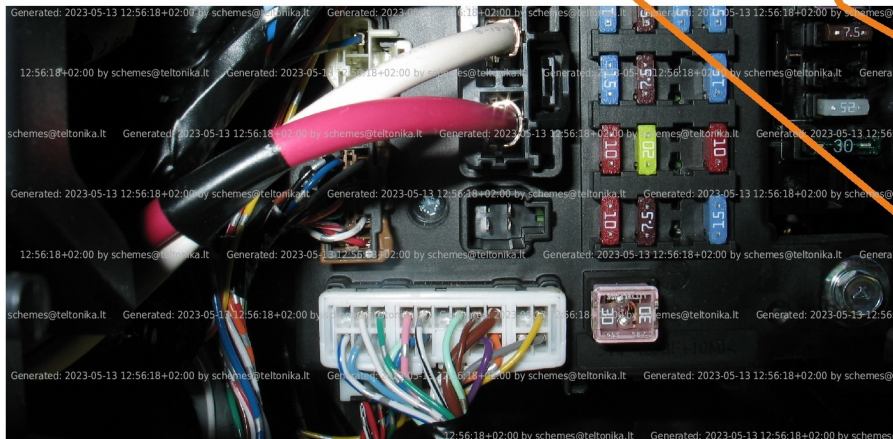

Brand, Model	Device: FMB140 LV-CAN	Year:	Rev.:
PEUGEOT 4007		2007→	03
Version: with and without Keyless System		program №: 11142 from: 2017-09-01	

When connecting, you should look at the pin number because the color of the cables may vary

CONNECTOR ON SPEED METER MODULE

Flags:

General parameters:

- Total mileage of the vehicle (dashboard)
- Vehicle mileage - (counted)
- Total fuel consumption - (counted)
- Fuel level (in percent)
- Engine speed (RPM)
- Engine temperature
- Vehicle speed
- Acceleration pedal position