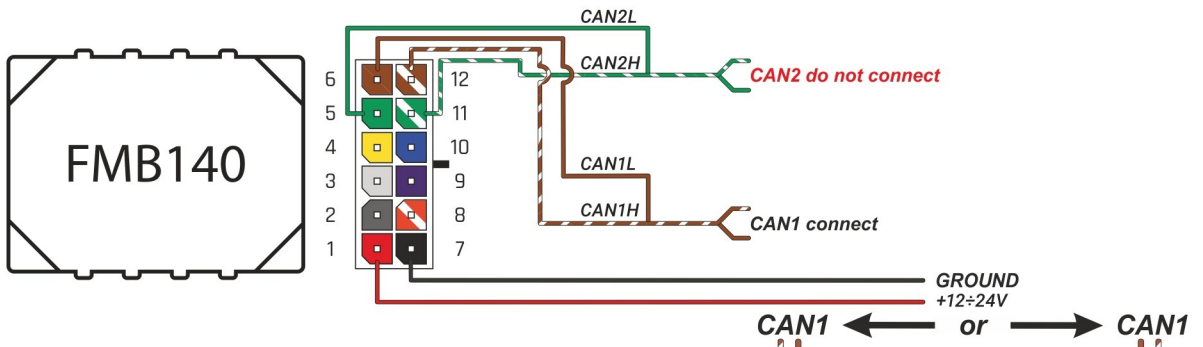

Brand, Model	Device: FMB140 LV-CAN	Year:	Rev.:
PEUGEOT 4007		2007→	03
Version: with and without Keyless System		program №: 11142 from: 2017-09-01	

When connecting, you should look at the pin number because the color of the cables may vary

CONNECTOR ON SPEED METER MODULE

Flags:

General parameters:

- Total mileage of the vehicle (dashboard)
- Vehicle mileage - (counted)
- Total fuel consumption - (counted)
- Fuel level (in percent)
- Engine speed (RPM)
- Engine temperature
- Vehicle speed
- Acceleration pedal position