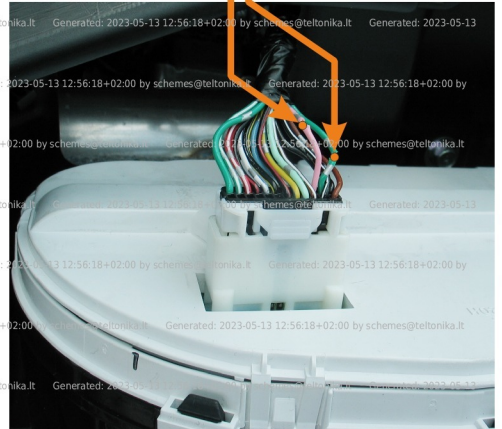

Brand, Model	Device: FMB140 LV-CAN	Year:	Rev.:
PEUGEOT 4007		2007→	03
Version: with and without Keyless System		program №: 11142 from: 2017-09-01	

When connecting, you should look at the pin number because the color of the cables may vary

CONNECTOR ON SPEED METER MODULE

Flags:

General parameters:

- Total mileage of the vehicle (dashboard)
- Vehicle mileage - (counted)
- Total fuel consumption - (counted)
- Fuel level (in percent)
- Engine speed (RPM)
- Engine temperature
- Vehicle speed
- Acceleration pedal position