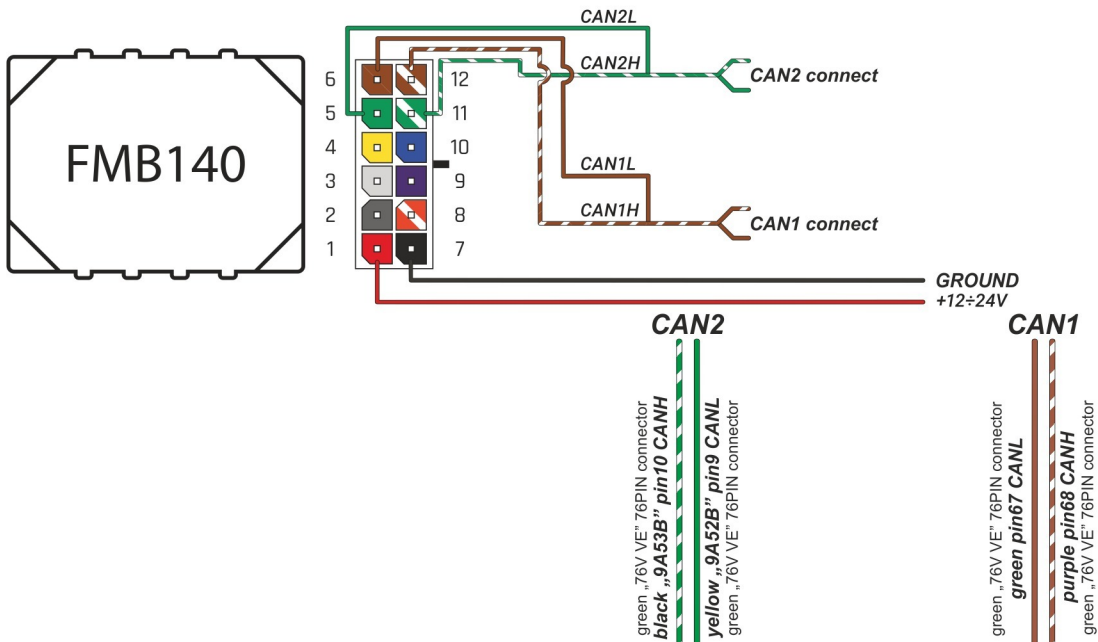

|   |                              |   |           |
|---|------------------------------|---|-----------|
| Brand, Model                                    | Device: <b>FMB140 LV-CAN</b> | Year:   | Rev.:     |
| <b>PEUGEOT 308 (Automatic-transmission)</b>     |                              | <b>2022→</b>                                    | <b>03</b> |
| Version: <b>with and without Keyless System</b> |                              | program №: <b>14428</b> from: <b>2023-02-08</b> |           |

## Flags:

|  |   |  |  |
|--|---|--|--|
|  Ignition        |  Front left door |  Front right door     |  Rear left door   |
|  Rear right door |  Trunk cover     |  Oil pressure / level |  Low AdBlue level |

## General parameters:

- Total mileage of the vehicle (dashboard)
- Vehicle mileage - (counted)
- Engine speed (RPM)
- Engine temperature
- Vehicle speed