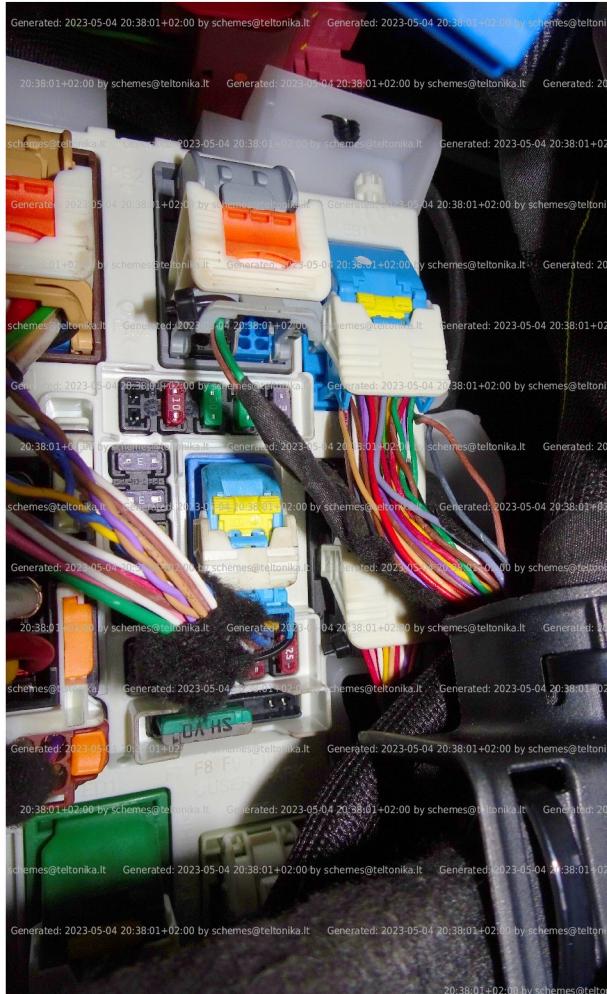

|   |                              |   |           |
|---|------------------------------|---|-----------|
| Brand, Model                                    | Device: <b>FMB140 LV-CAN</b> | Year:   | Rev.:     |
| <b>PEUGEOT 308 (Automatic-transmission)</b>     |                              | <b>2022→</b>                                    | <b>03</b> |
| Version: <b>with and without Keyless System</b> |                              | program №: <b>14428</b> from: <b>2023-02-08</b> |           |

## Flags:

|  |   |  |  |
|--|---|--|--|
|  Ignition        |  Front left door |  Front right door     |  Rear left door   |
|  Rear right door |  Trunk cover     |  Oil pressure / level |  Low AdBlue level |

## General parameters:

- Total mileage of the vehicle (dashboard)
- Vehicle mileage - (counted)
- Engine speed (RPM)
- Engine temperature
- Vehicle speed