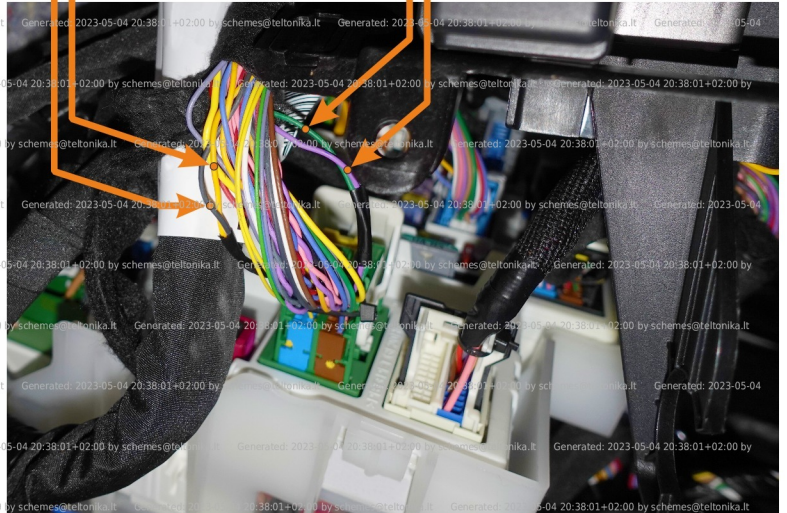

|   |                              |   |           |
|---|------------------------------|---|-----------|
| Brand, Model                                    | Device: <b>FMB140 LV-CAN</b> | Year:   | Rev.:     |
| <b>PEUGEOT 308 (Automatic-transmission)</b>     |                              | <b>2022→</b>                                    | <b>03</b> |
| Version: <b>with and without Keyless System</b> |                              | program №: <b>14428</b> from: <b>2023-02-08</b> |           |

## Flags:

|  |   |  |  |
|--|---|--|--|
|  Ignition        |  Front left door |  Front right door     |  Rear left door   |
|  Rear right door |  Trunk cover     |  Oil pressure / level |  Low AdBlue level |

## General parameters:

- Total mileage of the vehicle (dashboard)
- Vehicle mileage - (counted)
- Engine speed (RPM)
- Engine temperature
- Vehicle speed