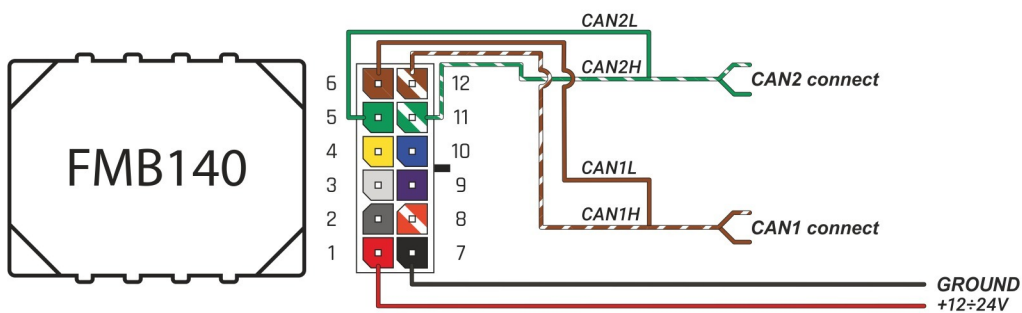

Brand, Model	Device: FMB140 LV-CAN	Year:	Rev.:
PEUGEOT 308		2017→	03
Version: with and without Keyless System		program №: 12924 from: 2023-01-12	

CAN2
 blue connector 60PIN
 white pin27 CANH
 yellow pin29 CANL
 blue connector 60PIN

CAN1
 diagnostic connector
 pin14 CANL
 pin6 CANH
 diagnostic connector

When connecting, you should look at the pin number because the color of the cables may vary

Flags:

General parameters:

- Total mileage of the vehicle (dashboard)
- Vehicle mileage - (counted)
- Total fuel consumption - (counted)
- Fuel level (in percent)
- Engine speed (RPM)
- Engine temperature
- Vehicle speed
- Acceleration pedal position