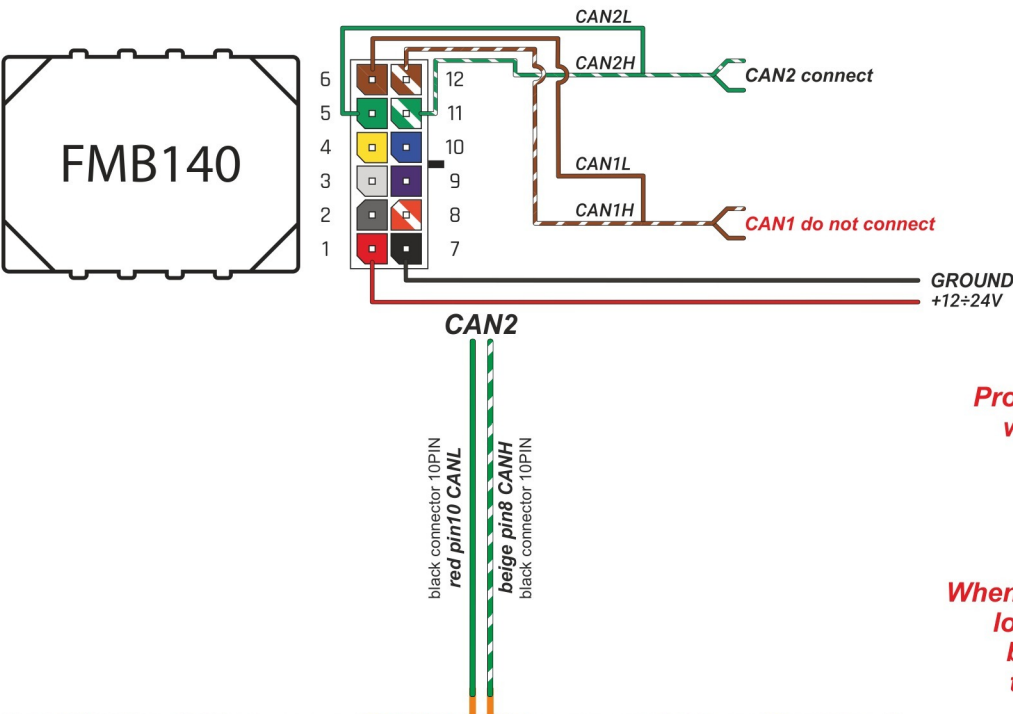

Brand, Model	Device: FMB140 LV-CAN	Year:	Rev.:
PEUGEOT 308		2007→	04
Version: (without factory alarm)		program №: 11193 from: 2017-09-01	

Program 193 only for cars without factory alarm

When connecting, you should look at the pin number because the color of the cables may vary

Flags:

General parameters:

- Total mileage of the vehicle (dashboard)
- Fuel level (in percent)
- Vehicle speed
- Vehicle mileage - (counted)
- Engine speed (RPM)
- Total fuel consumption - (counted)
- Engine temperature