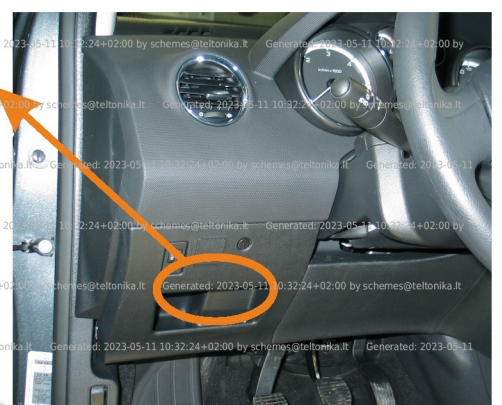

Brand, Model	Device: FMB140 LV-CAN	Year:	Rev.:
PEUGEOT 308		2007→	04
Version: (without factory alarm)		program №: 11193 from: 2017-09-01	

Program 193 only for cars without factory alarm

When connecting, you should look at the pin number because the color of the cables may vary

Flags:

General parameters:

- Total mileage of the vehicle (dashboard)
- Fuel level (in percent)
- Vehicle speed
- Vehicle mileage - (counted)
- Engine speed (RPM)
- Total fuel consumption - (counted)
- Engine temperature