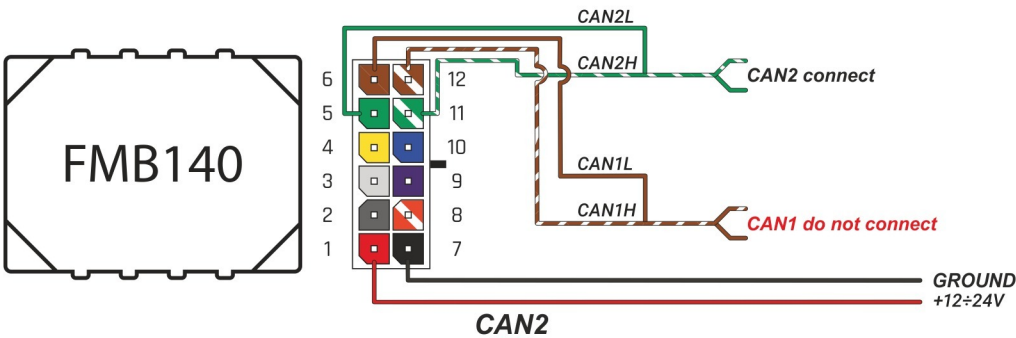

Brand, Model	Device: FMB140 LV-CAN	Year:	Rev.:
PEUGEOT 307		2006→	05
Version: (with factory alarm)		program №: 11143 from: 2020-03-24	

CAN2
 black connector 10PIN
 grey/black pin10 CANL
 white/purple pin8 CANH
 black connector 10PIN

Program 143 only for cars with factory alarm

When connecting, you should look at the pin number because the color of the cables may vary

Flags:

Ignition

Front left door

Front right door

Rear left door

Rear right door

Trunk cover

Engine cover (Hood)

Oil pressure / level

General parameters:

- Vehicle mileage - (counted)
- Total fuel consumption - (counted)
- Fuel level (in percent)
- Engine speed (RPM)
- Engine temperature
- Vehicle speed