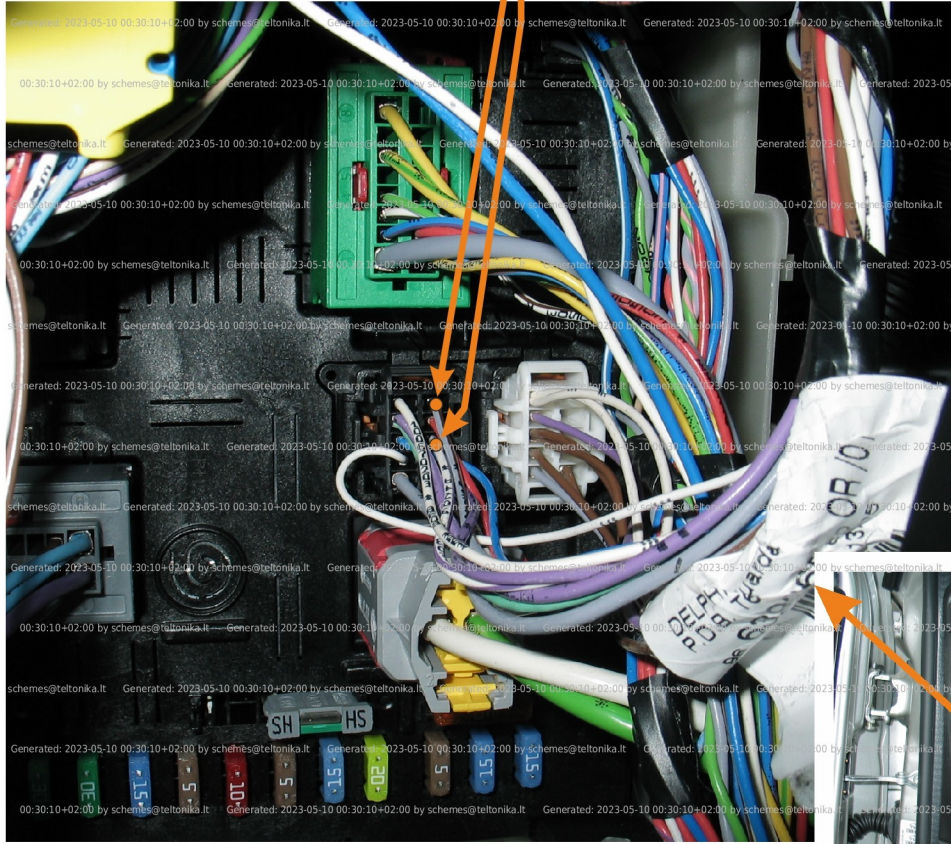

Brand, Model	Device: FMB140 LV-CAN	Year:	Rev.:
PEUGEOT 307		2006→	05
Version: (with factory alarm)		program №: 11143 from: 2020-03-24	

CAN2
 black connector 10PIN
 grey/black pin10 CANL
 white/purple pin8 CANH
 black connector 10PIN

Program 143 only for cars with factory alarm

When connecting, you should look at the pin number because the color of the cables may vary

Flags:

Ignition

Front left door

Front right door

Rear left door

Rear right door

Trunk cover

Engine cover (Hood)

Oil pressure / level

General parameters:

- Vehicle mileage - (counted)
- Total fuel consumption - (counted)
- Fuel level (in percent)
- Engine speed (RPM)
- Engine temperature
- Vehicle speed