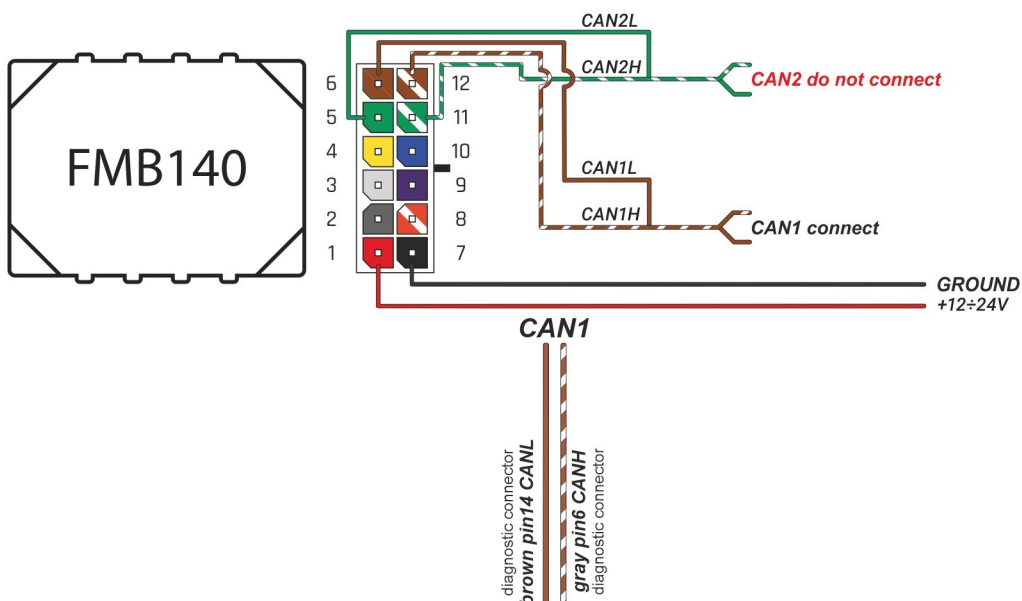

Brand, Model	Device: FMB140 LV-CAN	Year:	Rev.:
PEUGEOT 301		2017→	00
Version:	program №: 14771 from: 2023-06-13		

Flags:

Ignition

Front left door

Front right door

Rear left door

Rear right door

Trunk cover

General parameters:

- Total mileage of the vehicle (dashboard)
- Vehicle mileage - (counted)
- Fuel level (in percent)
- Engine speed (RPM)
- Vehicle speed
- Acceleration pedal position