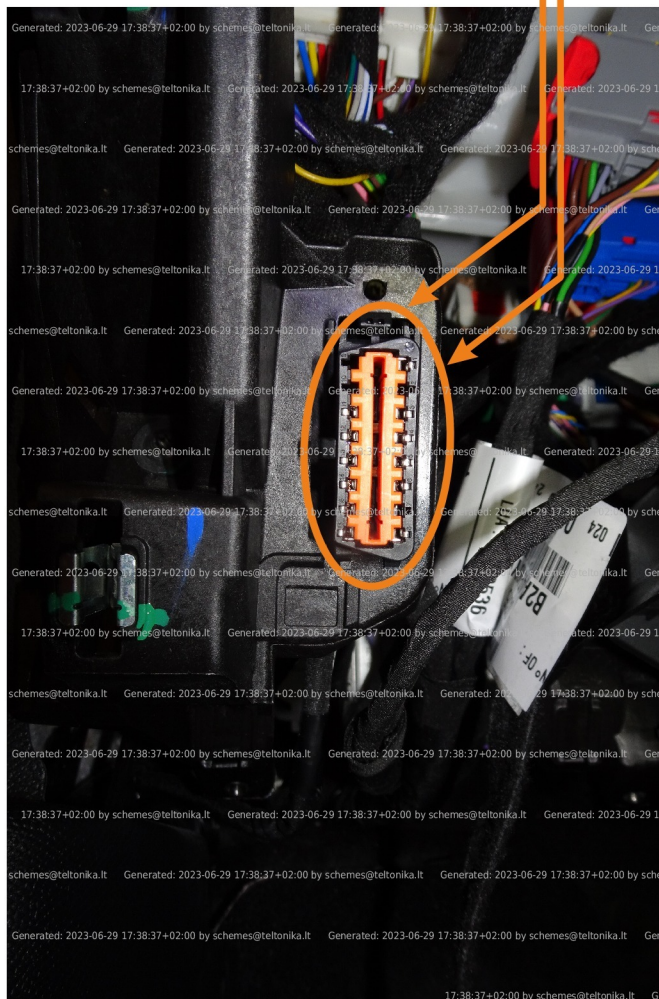

Brand, Model	Device: FMB140 LV-CAN	Year:	Rev.:
PEUGEOT 301		2017→	00
Version:	program №: 14771 from: 2023-06-13		

Flags:

Ignition

Front left door

Front right door

Rear left door

Rear right door

Trunk cover

General parameters:

- Total mileage of the vehicle (dashboard)
- Vehicle mileage - (counted)
- Fuel level (in percent)
- Engine speed (RPM)
- Vehicle speed
- Acceleration pedal position