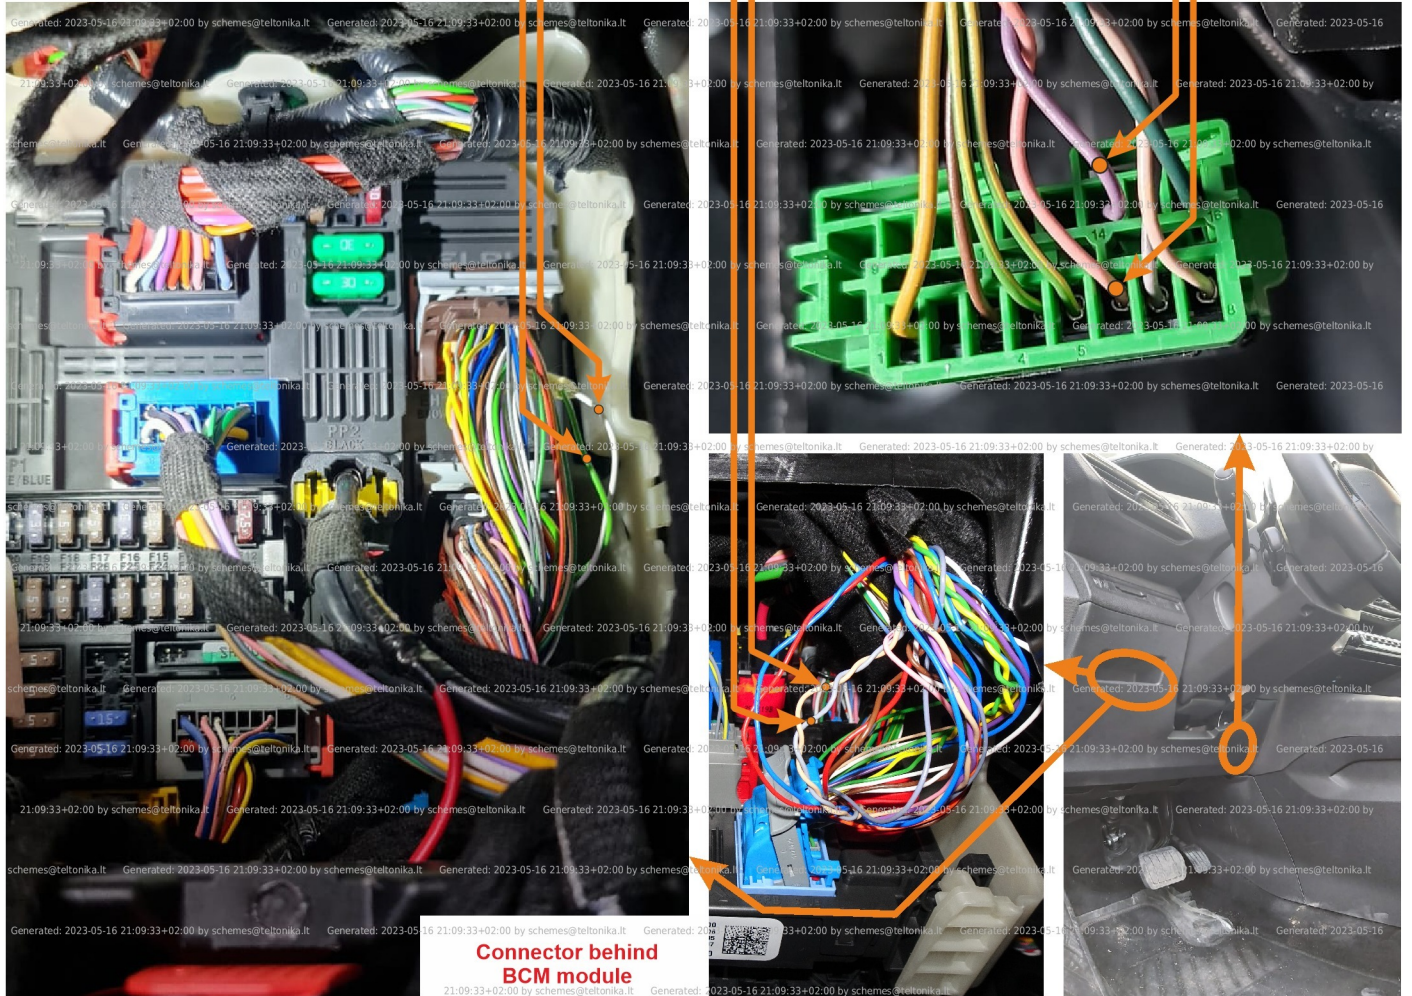

Brand, Model	Device: FMB140 LV-CAN	Year:	Rev.:
PEUGEOT 3008 (UAE Market)		2020→	02
Version: with and without Keyless System	program №: 13394 from: 2023-01-26		

Flags:

General parameters:

- Total mileage of the vehicle (dashboard)
- Vehicle mileage - (counted)
- Total fuel consumption - (counted)
- Fuel level (in percent)
- Engine speed (RPM)
- Vehicle speed
- Acceleration pedal position