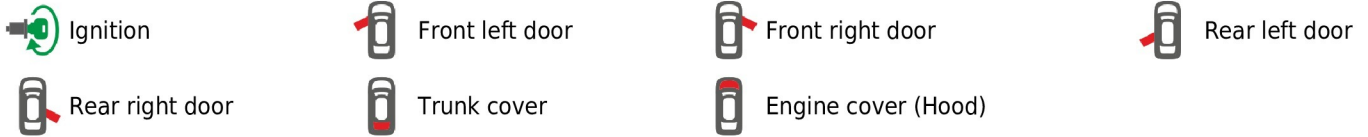

Brand, Model	Device: FMB140 LV-CAN	Year:	Rev.:
PEUGEOT 3008 (UAE Market)		2020→	02
Version: with and without Keyless System	program №: 13394 from: 2023-01-26		

Flags:

General parameters:

- Total mileage of the vehicle (dashboard)
- Vehicle mileage - (counted)
- Total fuel consumption - (counted)
- Fuel level (in percent)
- Engine speed (RPM)
- Vehicle speed
- Acceleration pedal position