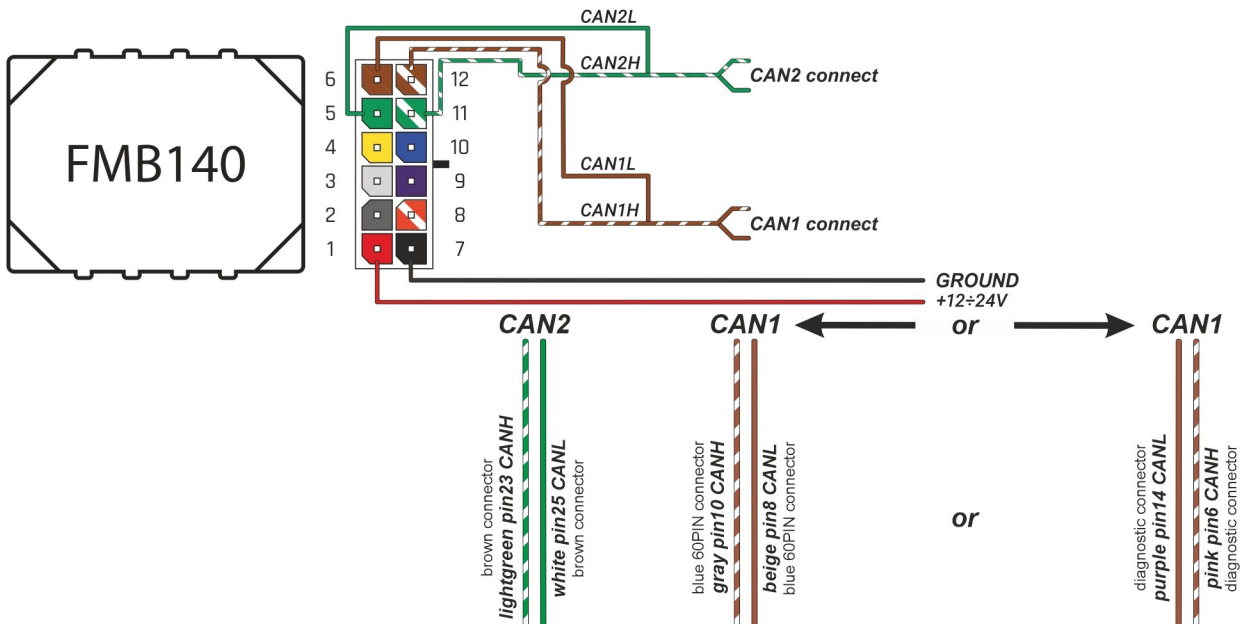

Brand, Model	Device: FMB140 LV-CAN	Year:	Rev.:
PEUGEOT 3008 (UAE Market)		2020→	02
Version: with and without Keyless System	program №: 13394 from: 2023-01-26		

Flags:

General parameters:

- Total mileage of the vehicle (dashboard)
- Vehicle mileage - (counted)
- Total fuel consumption - (counted)
- Fuel level (in percent)
- Engine speed (RPM)
- Vehicle speed
- Acceleration pedal position