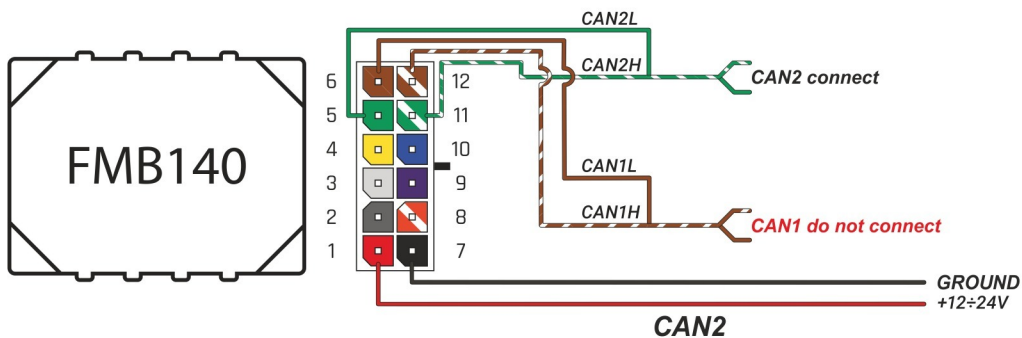

| | | | |
|--------------------------------------|------------------------------|---|-----------|
| Brand, Model | Device: FMB140 LV-CAN | Year: | Rev.: |
| PEUGEOT 3008 | | 2009→ | 05 |
| Version: (with factory alarm) | | program №: 11143 from: 2020-03-24 | |

CAN2

black connector 10PIN
 beige pin10 CANL
 yellow pin8 CANH
 black connector 10PIN

Program 143 only for cars with factory alarm

When connecting, you should look at the pin number because the color of the cables may vary