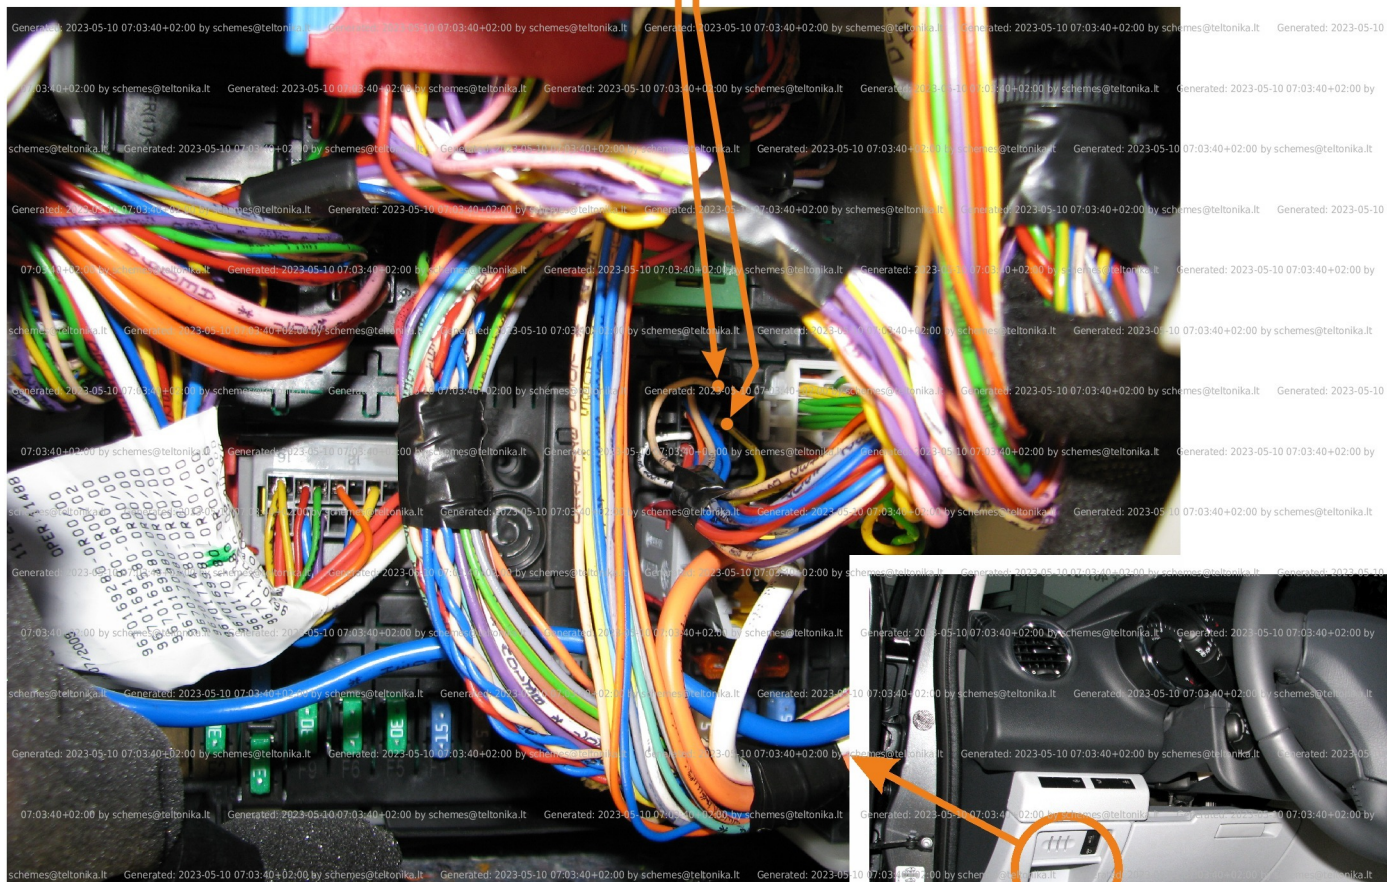

| | | | |
|--------------------------------------|------------------------------|---|-----------|
| Brand, Model | Device: FMB140 LV-CAN | Year: | Rev.: |
| PEUGEOT 3008 | | 2009→ | 05 |
| Version: (with factory alarm) | | program №: 11143 from: 2020-03-24 | |

CAN2

black connector 10PIN
 beige pin10 CANL
 yellow pin8 CANH
 black connector 10PIN

Program 143 only for cars with factory alarm

When connecting, you should look at the pin number because the color of the cables may vary

Oil pressure / level

General parameters:

- Vehicle mileage - (counted)
- Total fuel consumption - (counted)
- Fuel level (in percent)
- Engine speed (RPM)
- Engine temperature
- Vehicle speed