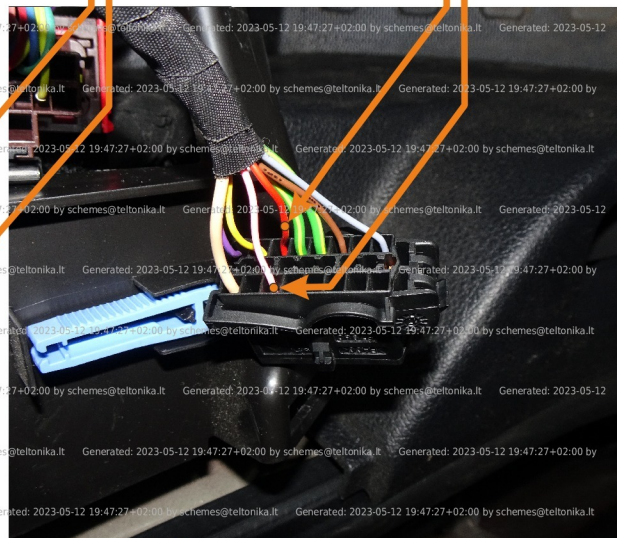

Brand, Model	Device: FMB140 LV-CAN	Year:	Rev.:
PEUGEOT 208		2019→	04
Version: with and without Keyless System (with factory alarm)		program №: 13153 from: 2023-02-08	

When connecting, you should look at the pin number because the color of the cables may vary

Flags:

General parameters:

- Total mileage of the vehicle (dashboard)
- Fuel level (in percent)
- Vehicle speed
- Vehicle mileage - (counted)
- Engine speed (RPM)
- Acceleration pedal position
- Total fuel consumption - (counted)
- Engine temperature