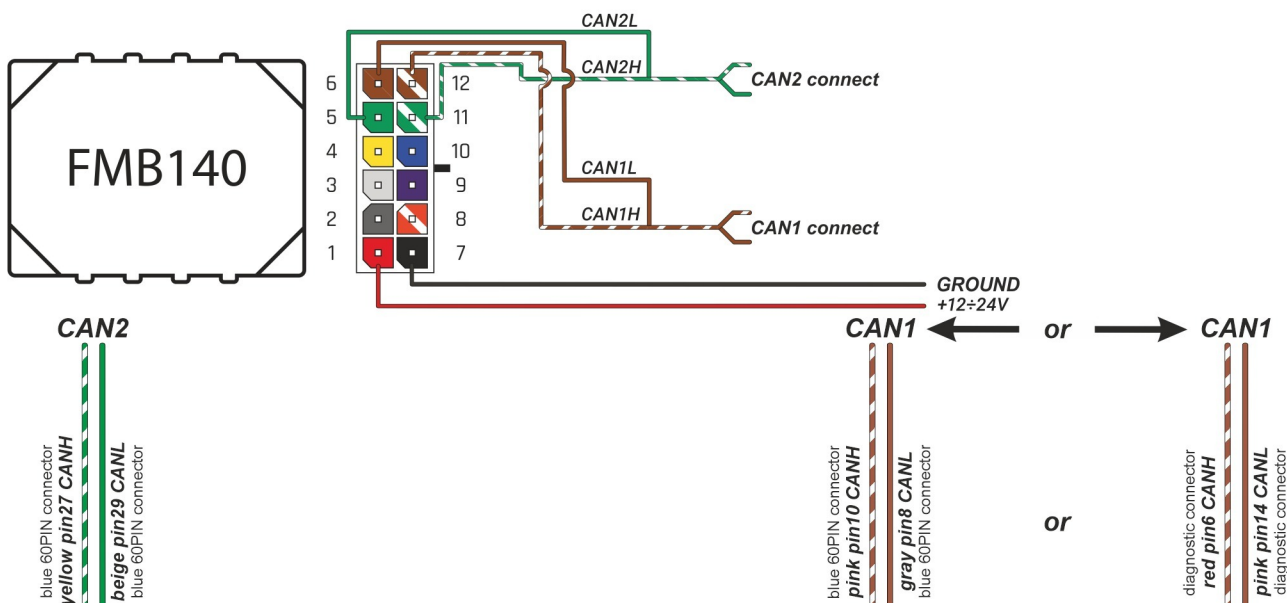

Brand, Model	Device: FMB140 LV-CAN	Year:	Rev.:
PEUGEOT 208		2019→	04
Version: with and without Keyless System (with factory alarm)		program №: 13153 from: 2023-02-08	

When connecting, you should look at the pin number because the color of the cables may vary

Flags:

General parameters:

- Total mileage of the vehicle (dashboard)
- Fuel level (in percent)
- Vehicle speed
- Vehicle mileage - (counted)
- Engine speed (RPM)
- Acceleration pedal position
- Total fuel consumption - (counted)
- Engine temperature