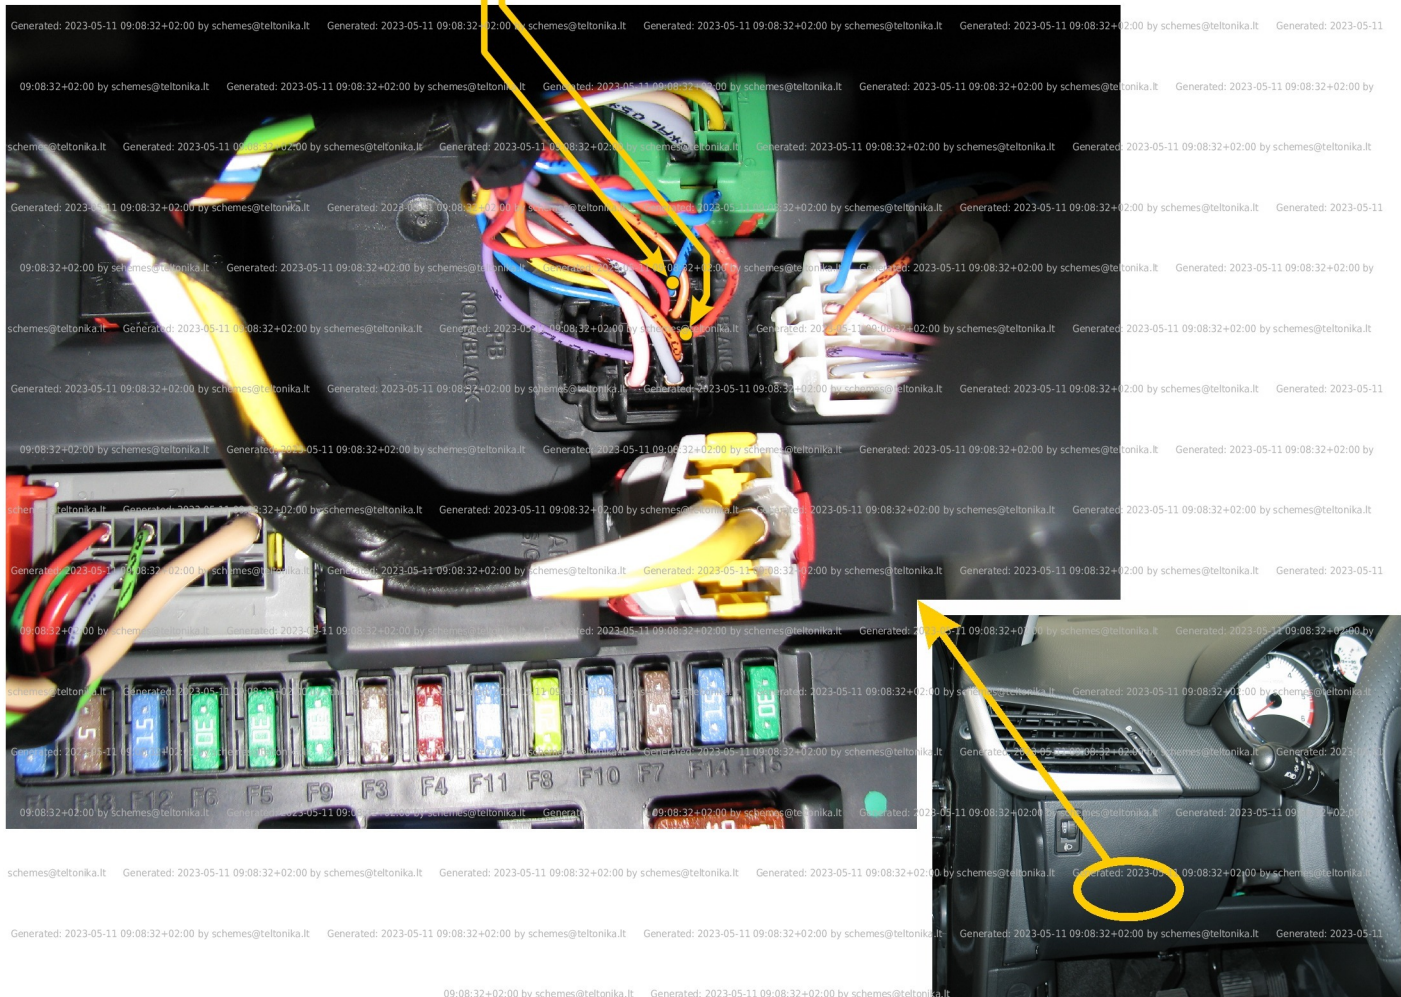

Brand, Model	Device: FMB140 LV-CAN	Year:	Rev.:
PEUGEOT 207		2006→	04
Version: (with factory alarm)	program №: 11143 from: 2017-09-01		

CAN2
 black connector 10PIN
 blue pin10 CANL
 red pin8 CANH
 black connector 10PIN

Program 143 only for cars with factory alarm

When connecting, you should look at the pin number because the color of the cables may vary

Flags:

Ignition

Front left door

Front right door

Rear left door

Rear right door

Trunk cover

Engine cover (Hood)

Oil pressure / level

General parameters:

- Vehicle mileage - (counted)
- Total fuel consumption - (counted)
- Fuel level (in percent)
- Engine speed (RPM)
- Engine temperature
- Vehicle speed