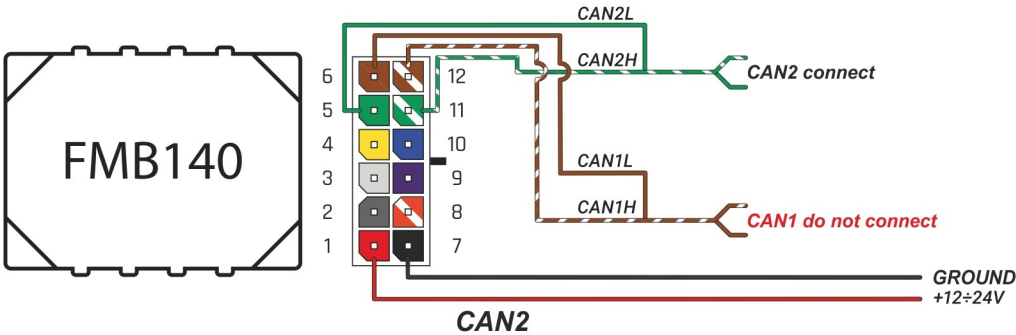

Brand, Model	Device: FMB140 LV-CAN	Year:	Rev.:
PEUGEOT 207		2006→	04
Version: (with factory alarm)	program №: 11143 from: 2017-09-01		

CAN2
 black connector 10PIN
 blue pin10 CANL
 red pin8 CANH
 black connector 10PIN

Program 143 only for cars with factory alarm

When connecting, you should look at the pin number because the color of the cables may vary

Flags:

Ignition

Front left door

Front right door

Rear left door

Rear right door

Trunk cover

Engine cover (Hood)

Oil pressure / level

General parameters:

- Vehicle mileage - (counted)
- Total fuel consumption - (counted)
- Fuel level (in percent)
- Engine speed (RPM)
- Engine temperature
- Vehicle speed