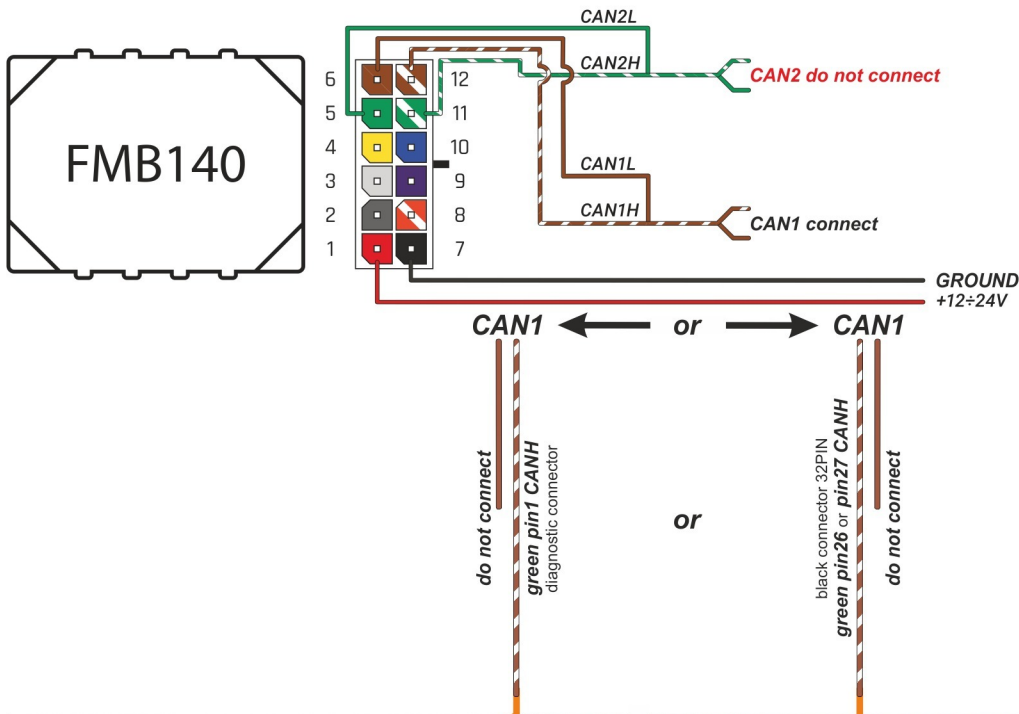

Brand, Model	Device: FMB140 LV-CAN	Year:	Rev.:
OPEL ZAFIRA TOURER C		2012→	06
Version: with and without Keyless System	program №: 11183 from: 2021-06-21		

Flags:

General parameters:

- Total mileage of the vehicle (dashboard)
- Fuel level (in percent)
- Vehicle speed
- Vehicle mileage - (counted)
- Engine speed (RPM)
- Acceleration pedal position
- Total fuel consumption - (counted)
- Engine temperature