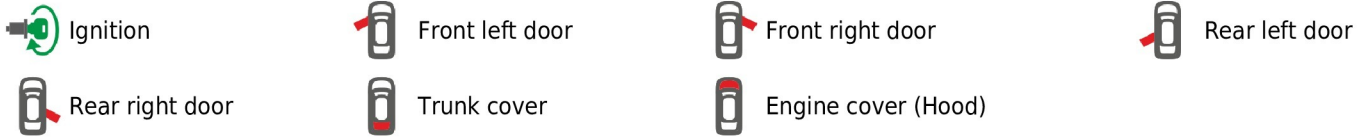

Brand, Model	Device: FMB140 LV-CAN	Year:	Rev.:
OPEL ZAFIRA TOURER C		2012→	06
Version: with and without Keyless System	program №: 11183 from: 2021-06-21		

Flags:

General parameters:

- Total mileage of the vehicle (dashboard)
- Fuel level (in percent)
- Vehicle speed
- Vehicle mileage - (counted)
- Engine speed (RPM)
- Acceleration pedal position
- Total fuel consumption - (counted)
- Engine temperature