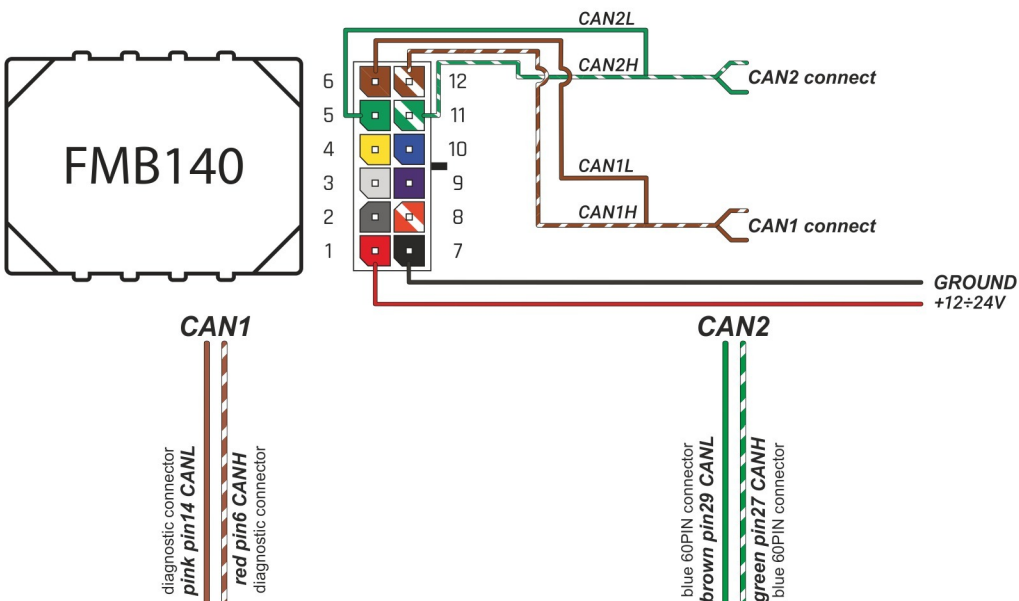

Brand, Model	Device: FMB140 LV-CAN	Year:	Rev.:
OPEL VIVARO		2019→	04
Version:	program №: 12849 from: 2023-01-12		

Flags:

General parameters:

- Total mileage of the vehicle (dashboard)
- Vehicle mileage - (counted)
- Total fuel consumption - (counted)
- Fuel level (in percent)
- Engine speed (RPM)
- Engine temperature
- Vehicle speed
- Acceleration pedal position