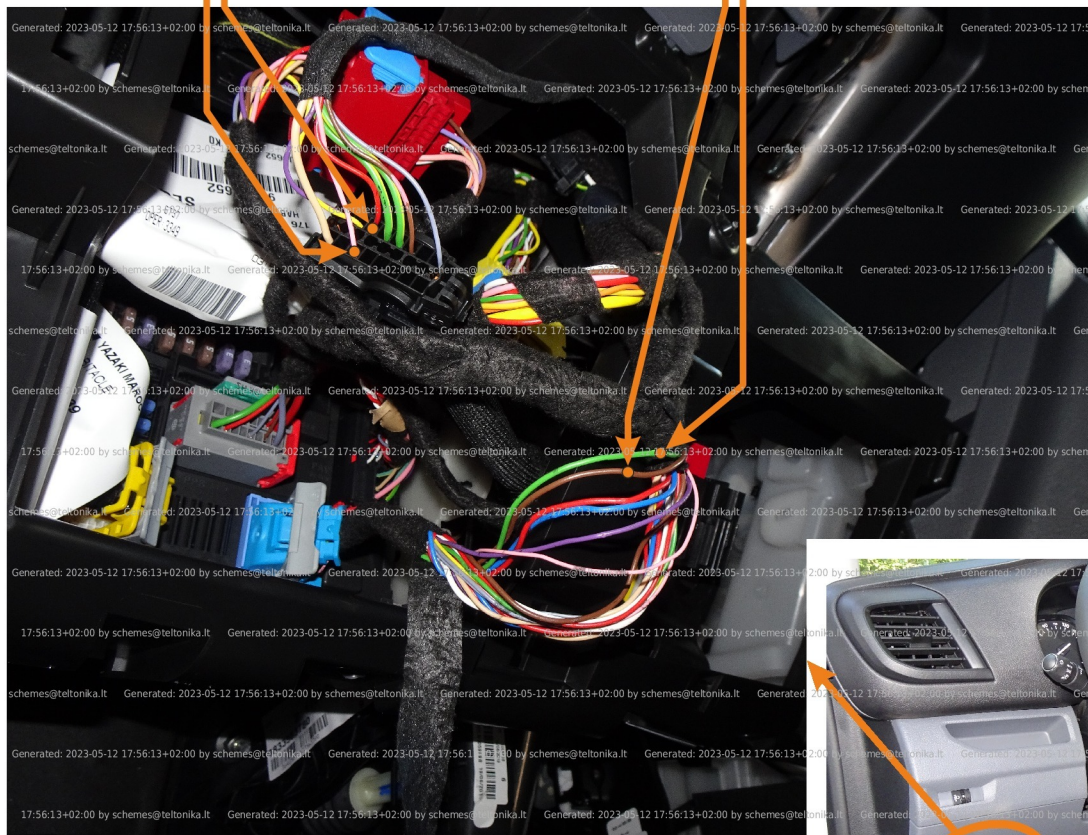

Brand, Model	Device: FMB140 LV-CAN	Year:	Rev.:
OPEL VIVARO		2019→	04
Version:	program №: 12849 from: 2023-01-12		

Flags:

General parameters:

- Total mileage of the vehicle (dashboard)
- Vehicle mileage - (counted)
- Total fuel consumption - (counted)
- Fuel level (in percent)
- Engine speed (RPM)
- Engine temperature
- Vehicle speed
- Acceleration pedal position