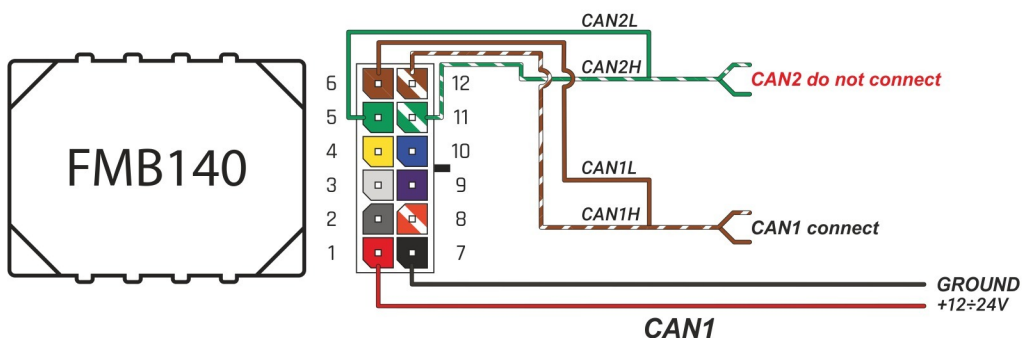

|                    |   |              |           |
|--------------------|---|--------------|-----------|
| Brand, Model       | Device: <b>FMB140 LV-CAN</b>                    | Year:        | Rev.:     |
| <b>OPEL VIVARO</b> |   | <b>2006→</b> | <b>05</b> |
| Version:           | program №: <b>11224</b> from: <b>2017-09-01</b> |              |           |

**CAN1**

diagnostic connector  
white/red pin14 CANL  
purple/red pin6 CANH  
diagnostic connector