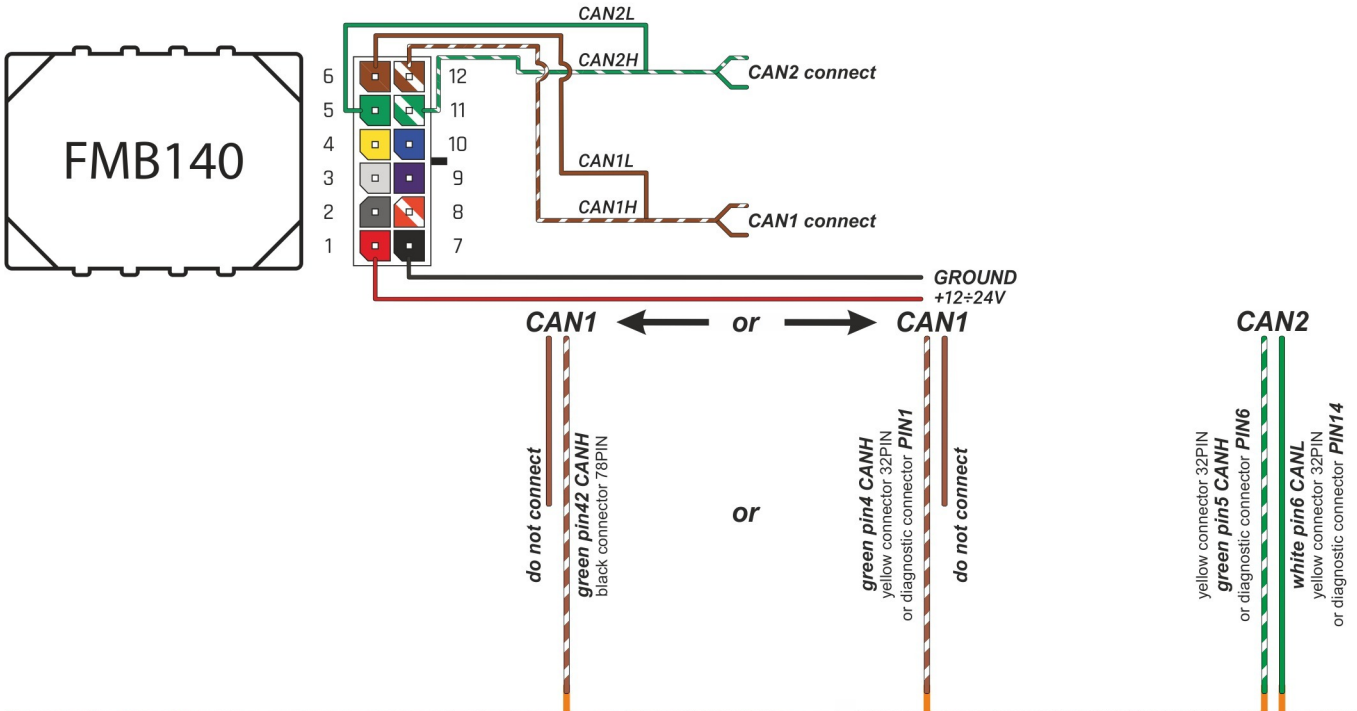

Brand, Model	Device: FMB140 LV-CAN	Year:	Rev.:
OPEL VECTRA C		2002→	04
Version: with and without Keyless System		program №: 11114 from: 2017-09-01	

CONTROLLER MODULE

Additional information:
+12V - red pin15 grey connector 42PIN
IGNITION SWITCH - black pin11 grey connector 42PIN

Flags:

General parameters:

Attention: - parameter is not available using the contactless reader.

- Total mileage of the vehicle (dashboard)
- Vehicle mileage - (counted)
- Total fuel consumption - (counted)
- Fuel level (in liters)
- Engine speed (RPM)
- Engine temperature
- Vehicle speed
- Acceleration pedal position