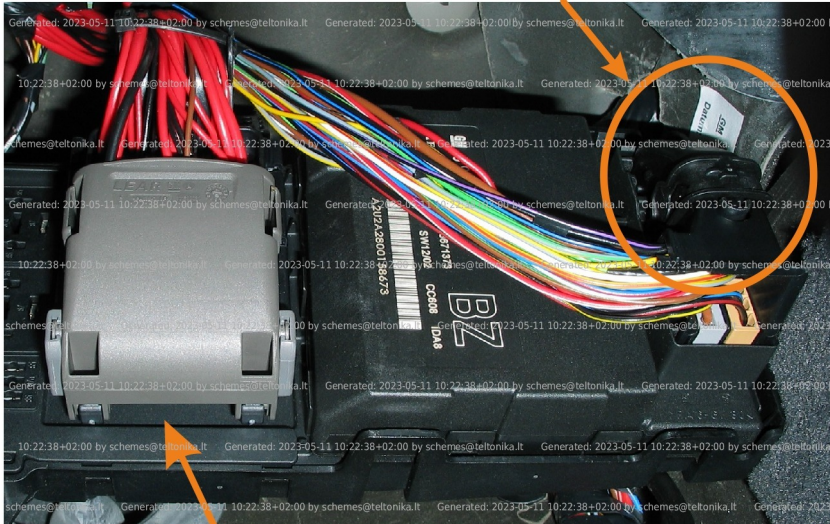

Brand, Model	Device: FMB140 LV-CAN	Year:	Rev.:
OPEL VECTRA C		2002→	04
Version: with and without Keyless System		program №: 11114 from: 2017-09-01	

CONTROLLER MODULE

Additional information:
+12V - red pin15 grey connector 42PIN
IGNITION SWITCH - black pin11 grey connector 42PIN

Flags:

General parameters:

Attention: - parameter is not available using the contactless reader.

- Total mileage of the vehicle (dashboard)
- Vehicle mileage - (counted)
- Total fuel consumption - (counted)
- Fuel level (in liters)
- Engine speed (RPM)
- Engine temperature
- Vehicle speed
- Acceleration pedal position