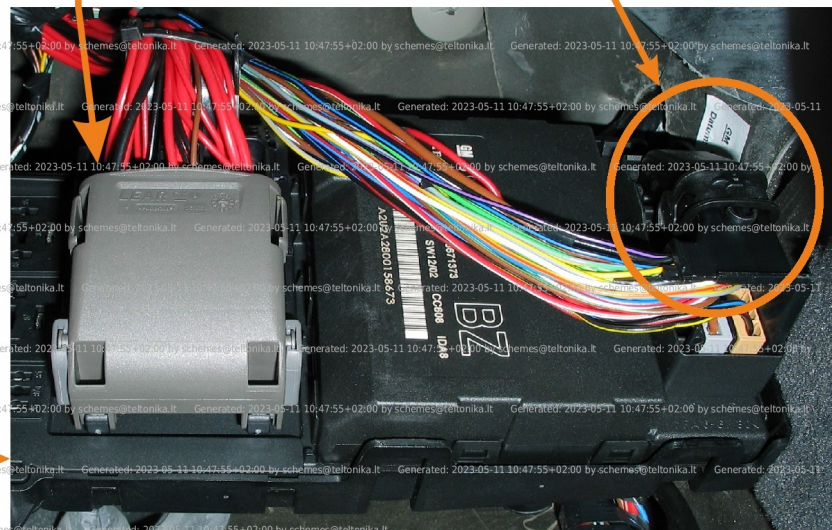

Brand, Model	Device: <b>FMB140 LV-CAN</b>	Year:	Rev.:
<b>OPEL SIGNUM</b>		<b>2002→</b>	<b>04</b>
Version: <b>with and without Keyless System</b>		program №: <b>11114</b> from: <b>2017-09-01</b>	

**Additional information:**  
**+12V - red pin15 grey connector 42PIN**  
**IGNITION SWITCH - black pin11 grey connector 42PIN**

**CONTROLLER MODULE**