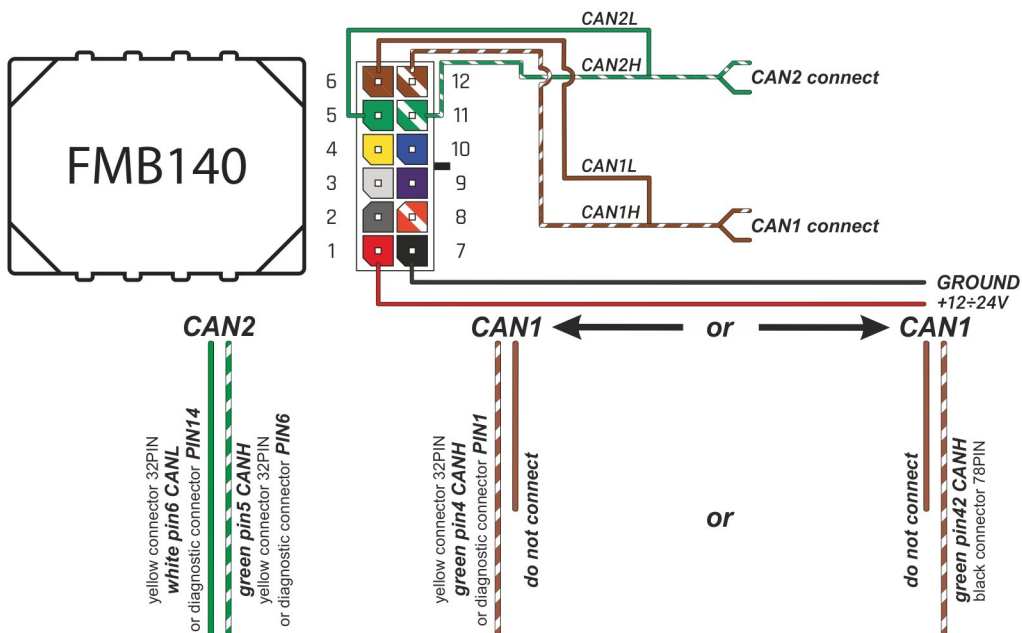

Brand, Model	Device: <b>FMB140 LV-CAN</b>	Year:	Rev.:
<b>OPEL SIGNUM</b>		<b>2002→</b>	<b>04</b>
Version: <b>with and without Keyless System</b>		program №: <b>11114</b> from: <b>2017-09-01</b>	

**Additional information:**  
**+12V - red pin15 grey connector 42PIN**  
**IGNITION SWITCH - black pin11 grey connector 42PIN**

**CONTROLLER MODULE**