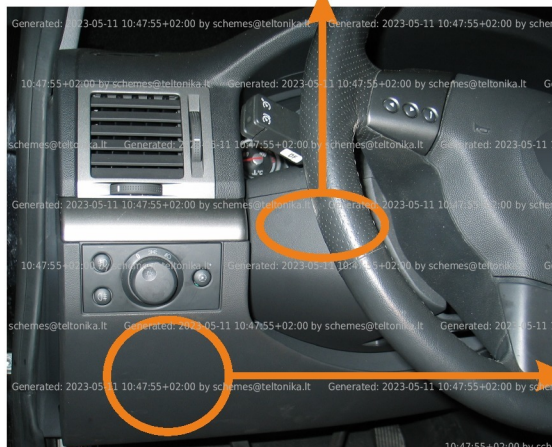

Brand, Model	Device: FMB140 LV-CAN	Year:	Rev.:
OPEL SIGNUM		2002→	04
Version: with and without Keyless System		program №: 11114 from: 2017-09-01	

Additional information:
+12V - red pin15 grey connector 42PIN
IGNITION SWITCH - black pin11 grey connector 42PIN

CONTROLLER MODULE