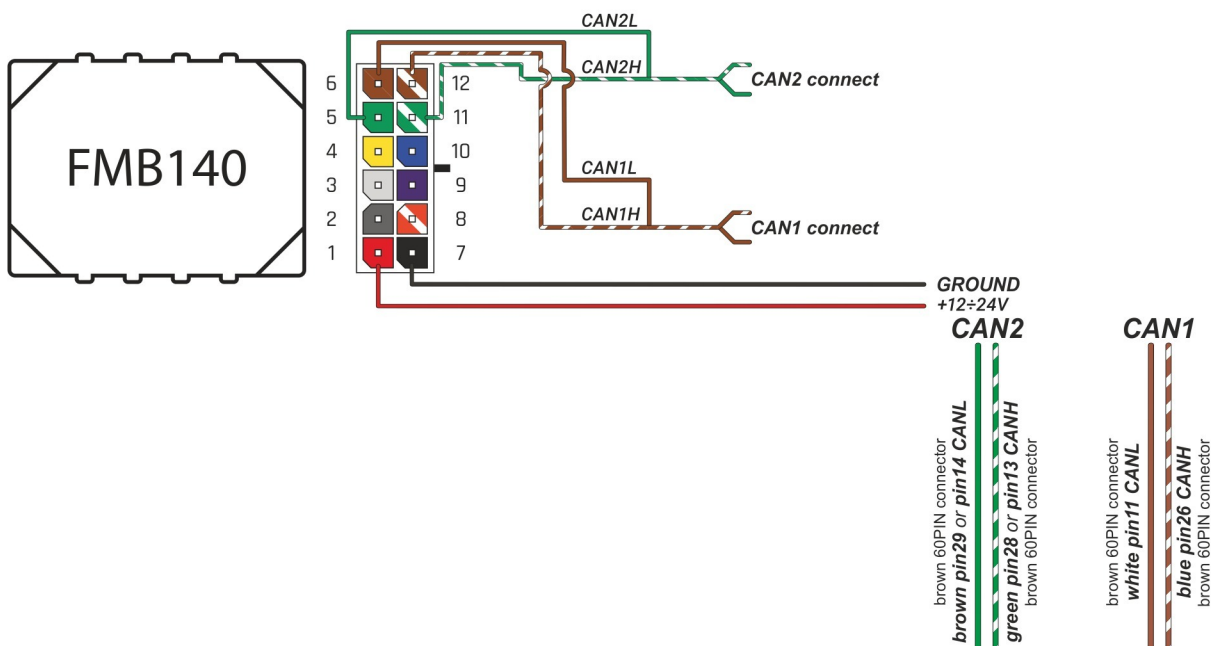

Brand, Model	Device: FMB140 LV-CAN	Year:	Rev.:
OPEL MOVANO (EURO 6)		2022→	03
Version:	program №: 14238 from: 2022-12-29		

Flags:

General parameters:

- Total mileage of the vehicle (dashboard)
- Fuel level (in percent)
- Vehicle speed
- Vehicle mileage - (counted)
- Engine speed (RPM)
- Acceleration pedal position
- Total fuel consumption - (counted)
- Engine temperature
- Engine oil level