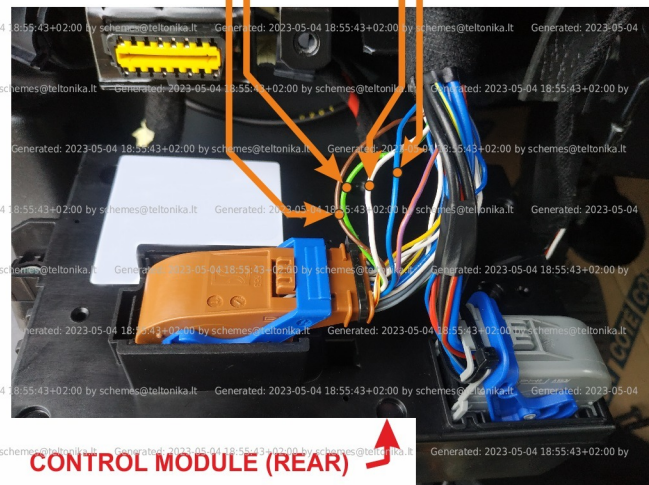

Brand, Model	Device: FMB140 LV-CAN	Year:	Rev.:
OPEL MOVANO (EURO 6)		2022→	03
Version:	program №: 14238 from: 2022-12-29		

Flags:

General parameters:

- Total mileage of the vehicle (dashboard)
- Fuel level (in percent)
- Vehicle speed
- Vehicle mileage - (counted)
- Engine speed (RPM)
- Acceleration pedal position
- Total fuel consumption - (counted)
- Engine temperature
- Engine oil level