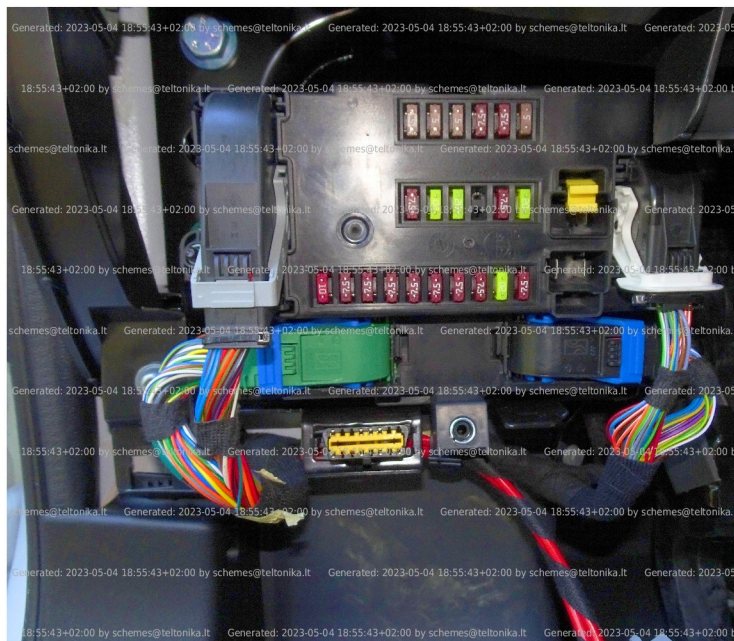

Brand, Model	Device: FMB140 LV-CAN	Year:	Rev.:
OPEL MOVANO (EURO 6)		2022→	03
Version:	program №: 14238 from: 2022-12-29		

Flags:

General parameters:

- Total mileage of the vehicle (dashboard)
- Fuel level (in percent)
- Vehicle speed
- Vehicle mileage - (counted)
- Engine speed (RPM)
- Acceleration pedal position
- Total fuel consumption - (counted)
- Engine temperature
- Engine oil level