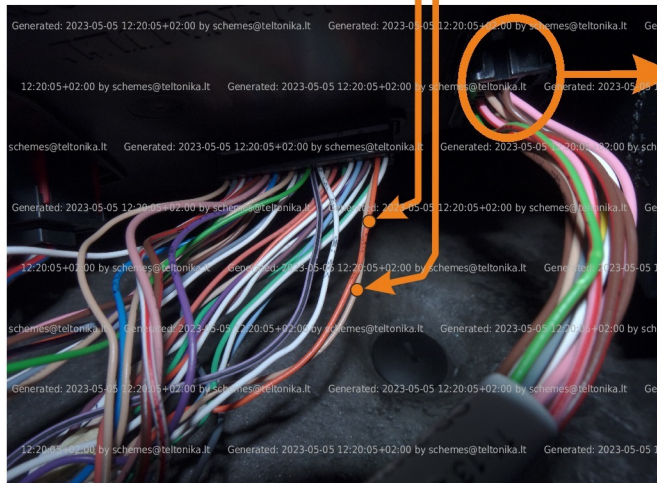

Brand, Model	Device: FMB140 LV-CAN	Year:	Rev.:
--------------	------------------------------	-------	-------

OPEL MOVANO (EURO 6)	2019→	02
-----------------------------	--------------	-----------

Version:	program №: 13147 from: 2021-06-02
----------	---

Flags:

Ignition

Front left door

Front right door

Rear right door

Trunk cover

General parameters:

- Total mileage of the vehicle (dashboard)
- Vehicle mileage - (counted)
- Total fuel consumption - (counted)
- Fuel level (in liters)
- Engine speed (RPM)
- Engine temperature
- Vehicle speed
- Acceleration pedal position