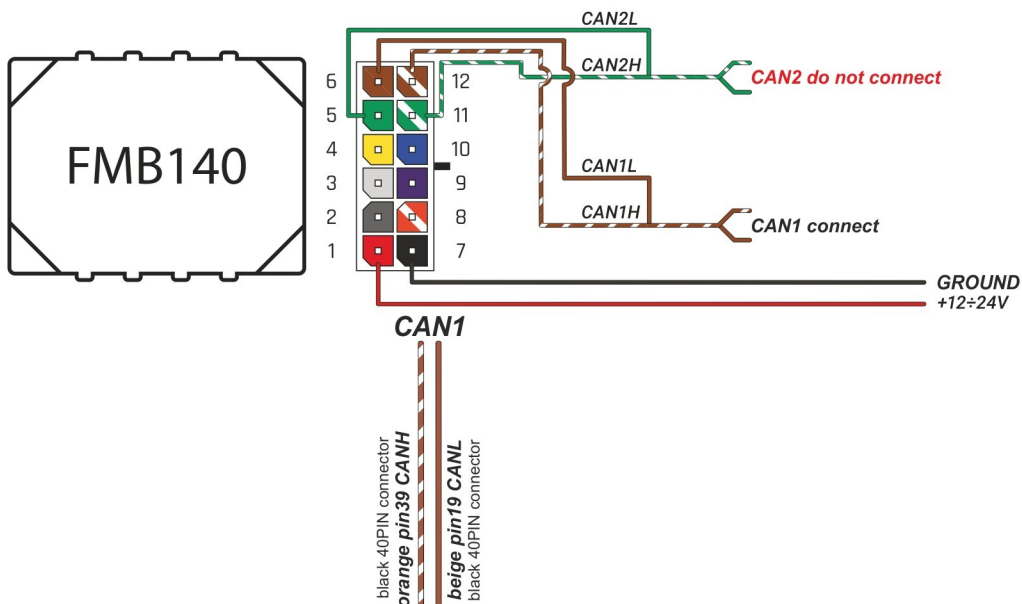

Brand, Model	Device: FMB140 LV-CAN	Year:	Rev.:
--------------	------------------------------	-------	-------

OPEL MOVANO (EURO 6)	2019→	02
-----------------------------	--------------	-----------

Version:	program №: 13147 from: 2021-06-02
----------	---

Flags:

Ignition

Front left door

Front right door

Rear right door

Trunk cover

General parameters:

- Total mileage of the vehicle (dashboard)
- Vehicle mileage - (counted)
- Total fuel consumption - (counted)
- Fuel level (in liters)
- Engine speed (RPM)
- Engine temperature
- Vehicle speed
- Acceleration pedal position