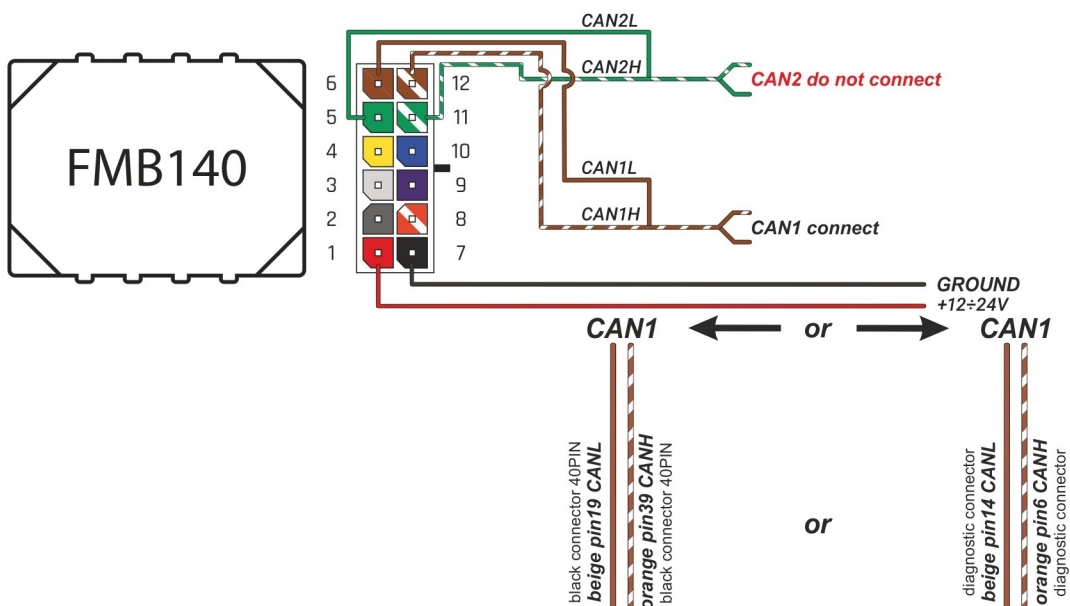

Brand, Model	Device: FMB140 LV-CAN	Year:	Rev.:
OPEL MOVANO		2010→	03
Version:	program №: 11436 from: 2021-06-02		

Flags:

Ignition

Front left door

Front right door

Rear right door

Trunk cover

General parameters:

- Total mileage of the vehicle (dashboard)
- Vehicle mileage - (counted)
- Total fuel consumption - (counted)
- Fuel level (in liters)
- Engine speed (RPM)
- Engine temperature
- Vehicle speed
- Acceleration pedal position