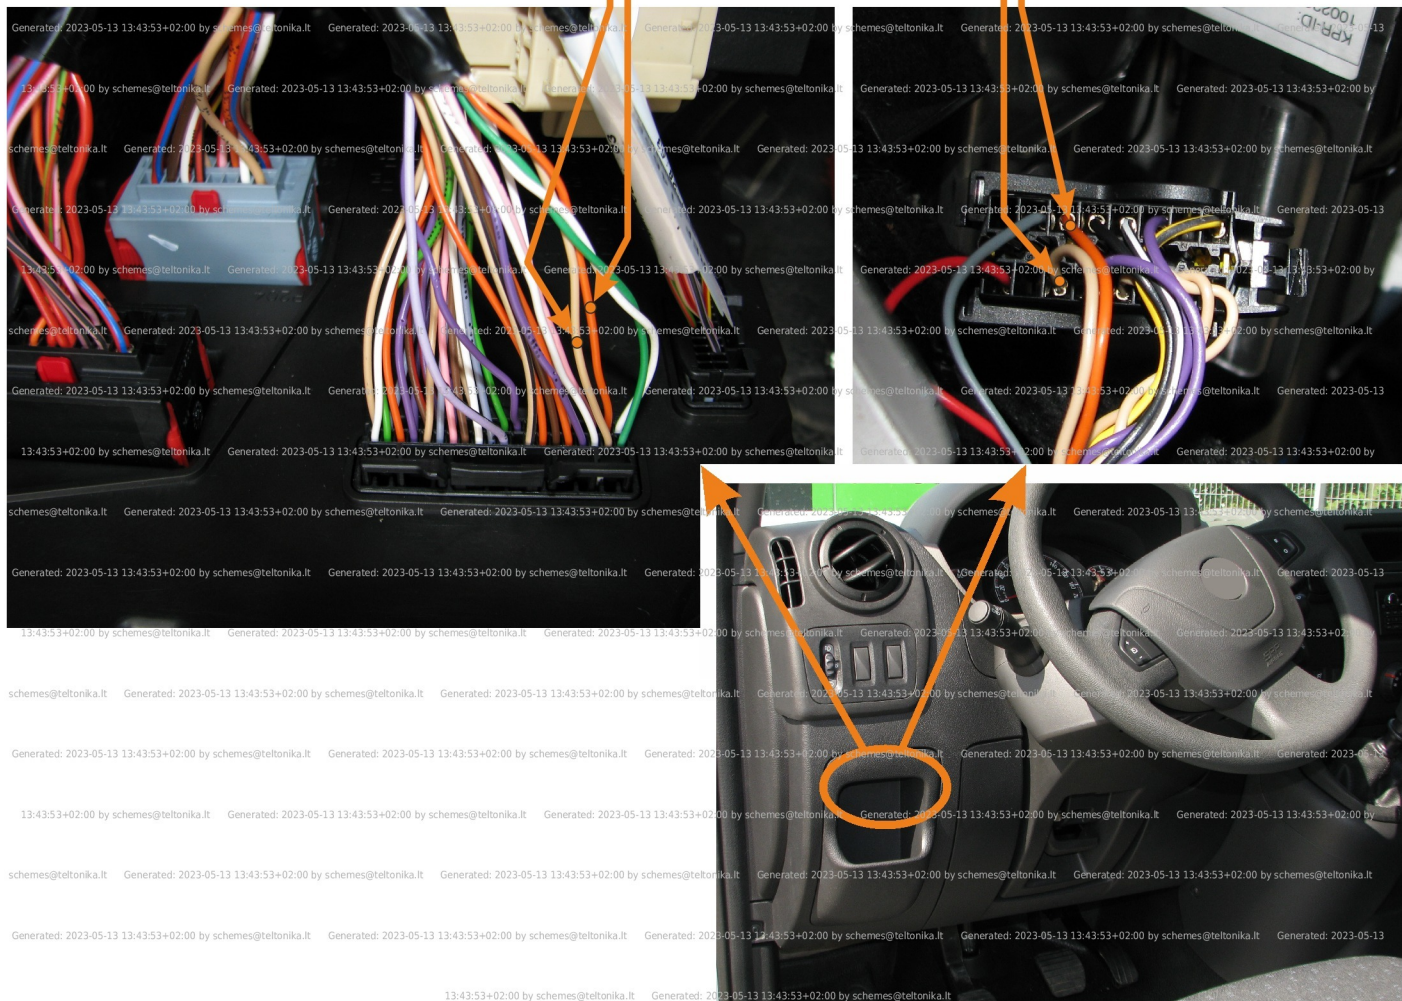

Brand, Model	Device: FMB140 LV-CAN	Year:	Rev.:
OPEL MOVANO		2010→	03
Version:	program №: 11436 from: 2021-06-02		

Flags:

Ignition

Front left door

Front right door

Rear right door

Trunk cover

General parameters:

- Total mileage of the vehicle (dashboard)
- Vehicle mileage - (counted)
- Total fuel consumption - (counted)
- Fuel level (in liters)
- Engine speed (RPM)
- Engine temperature
- Vehicle speed
- Acceleration pedal position