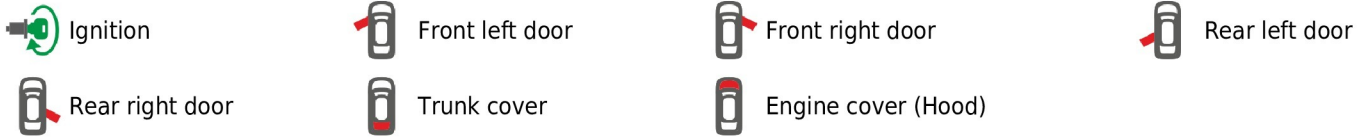

Flags:

General parameters:

- Total mileage of the vehicle (dashboard)
- Fuel level (in percent)
- Vehicle speed
- Vehicle mileage - (counted)
- Engine speed (RPM)
- Acceleration pedal position
- Total fuel consumption - (counted)
- Engine temperature