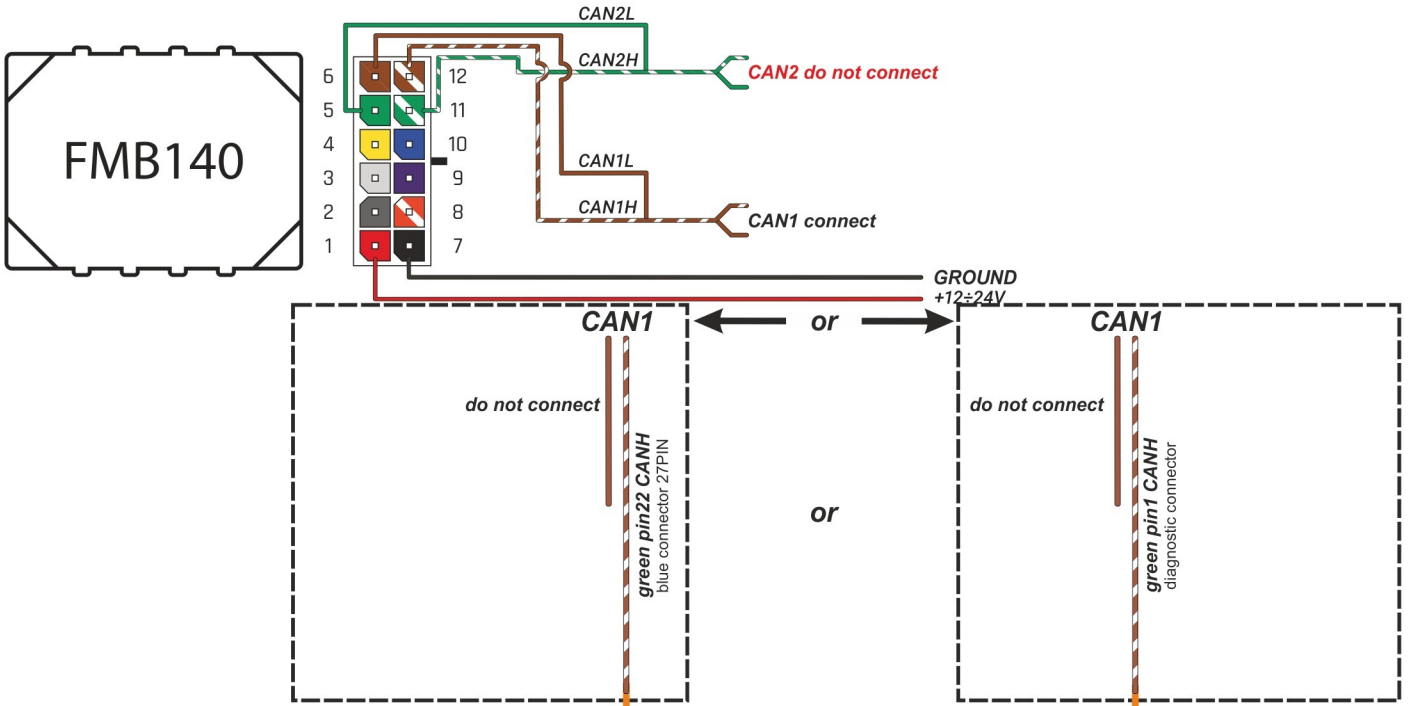

Brand, Model	Device: <b>FMB140 LV-CAN</b>	Year:	Rev.:
<b>OPEL MOKKA X</b>		<b>2016→</b>	<b>04</b>
Version: <b>with and without Keyless System</b>		program №: <b>11912</b> from: <b>2020-12-14</b>	

## General parameters:

- Total mileage of the vehicle (dashboard)
- Fuel level (in percent)
- Vehicle speed
- Vehicle mileage - (counted)
- Engine speed (RPM)
- Acceleration pedal position
- Total fuel consumption - (counted)
- Engine temperature