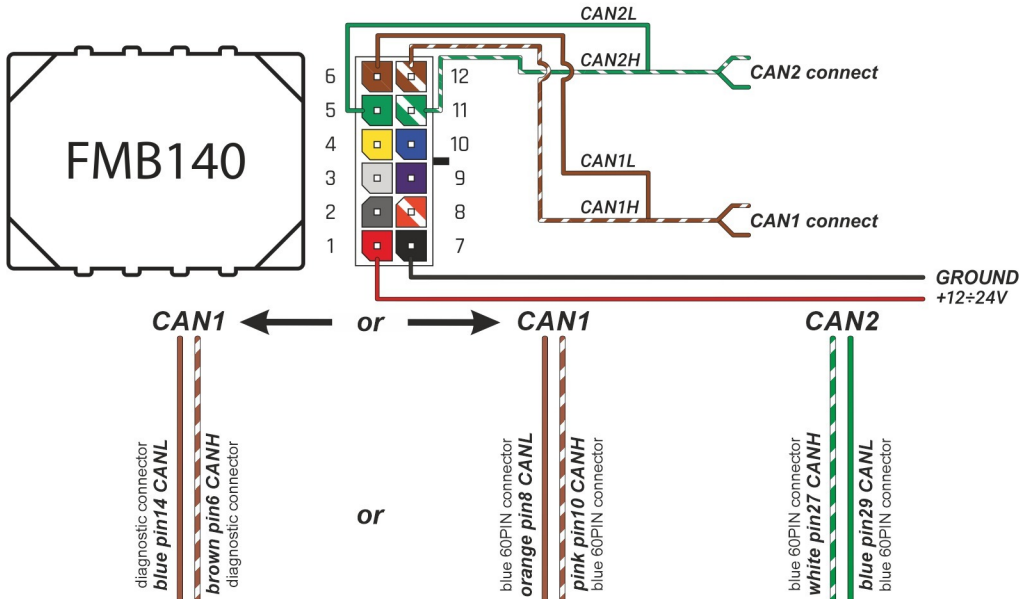

Brand, Model	Device: <b>FMB140 LV-CAN</b>	Year:	Rev.:
<b>OPEL MOKKA (B)</b>		<b>2021→</b>	<b>04</b>
Version: <b>with and without Keyless System (without factory alarm)</b>		program №: <b>13757</b> from: <b>2023-08-25</b>	

## General parameters:

- Total mileage of the vehicle (dashboard)
- Fuel level (in percent)
- Vehicle speed
- Vehicle mileage - (counted)
- Engine speed (RPM)
- Acceleration pedal position
- Total fuel consumption - (counted)
- Engine temperature