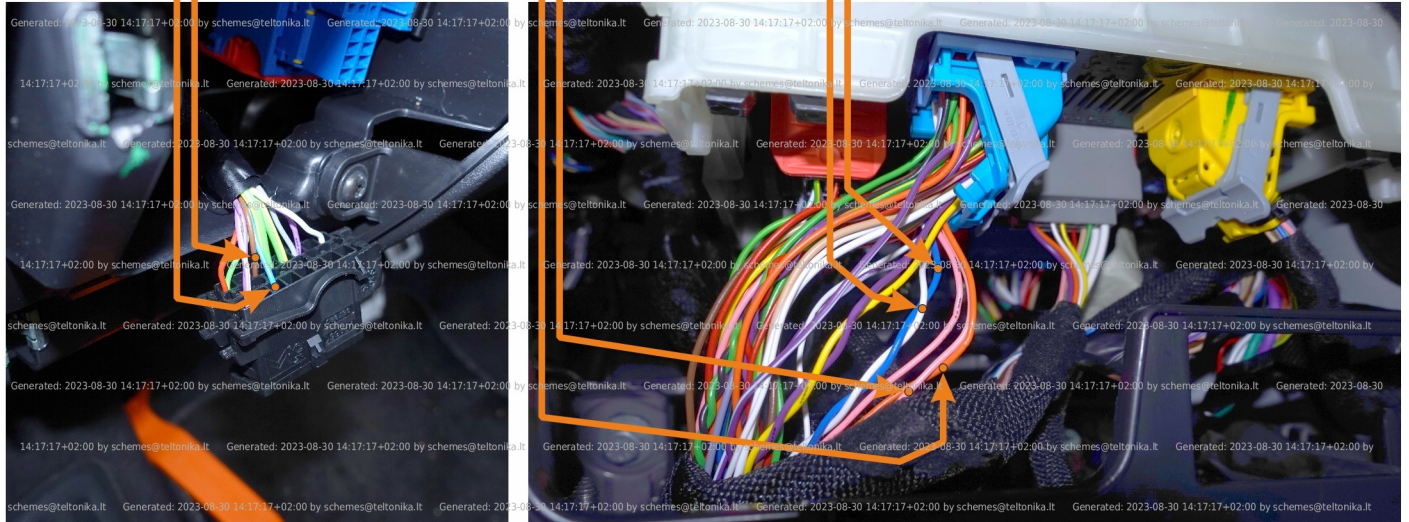

Brand, Model	Device: FMB140 LV-CAN	Year:	Rev.:
OPEL MOKKA (B)		2021→	04
Version: with and without Keyless System (without factory alarm)		program №: 13757 from: 2023-08-25