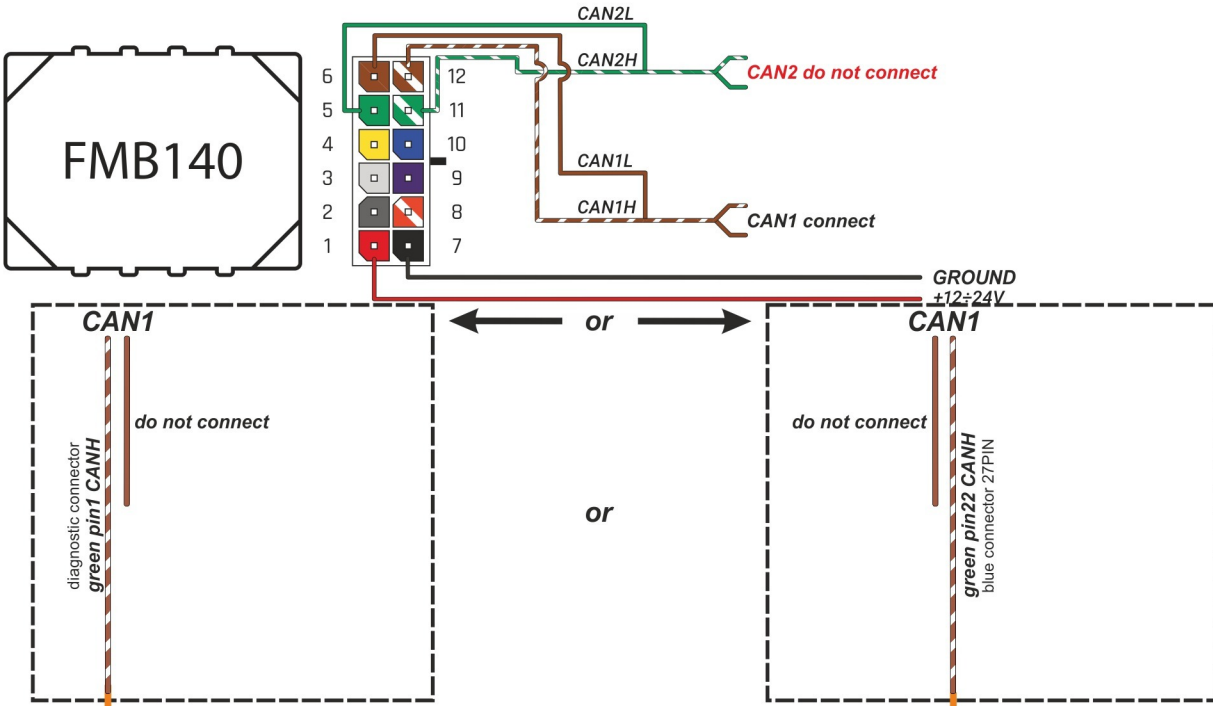

Brand, Model	Device: FMB140 LV-CAN	Year:	Rev.:
OPEL KARL		2016→	02
Version: without Keyless System		program №: 13212 from: 2020-07-03	

Flags:

Ignition

Front left door

Front right door

Rear left door

Rear right door

Trunk cover

General parameters:

- Total mileage of the vehicle (dashboard)
- Vehicle mileage - (counted)
- Total fuel consumption - (counted)
- Fuel level (in percent)
- Engine speed (RPM)
- Engine temperature
- Vehicle speed
- Acceleration pedal position