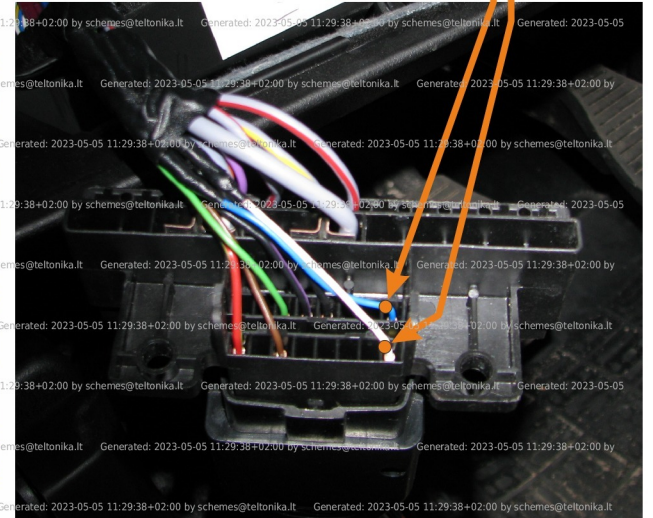

| | | | |
|---------------------|---|--------------|-----------|
| Brand, Model | Device: FMB140 LV-CAN | Year: | Rev.: |
| OPEL COMBO D | | 2012→ | 02 |
| Version: | program №: 11127 from: 2017-09-01 | | |

CAN1
diagnostic connector
blue pin1 CANH
white pin9 CANL
diagnostic connector

Flags:

General parameters:

- Total mileage of the vehicle (dashboard)
- Fuel level (in percent)
- Vehicle speed
- Vehicle mileage - (counted)
- Engine speed (RPM)
- Total fuel consumption - (counted)
- Engine temperature