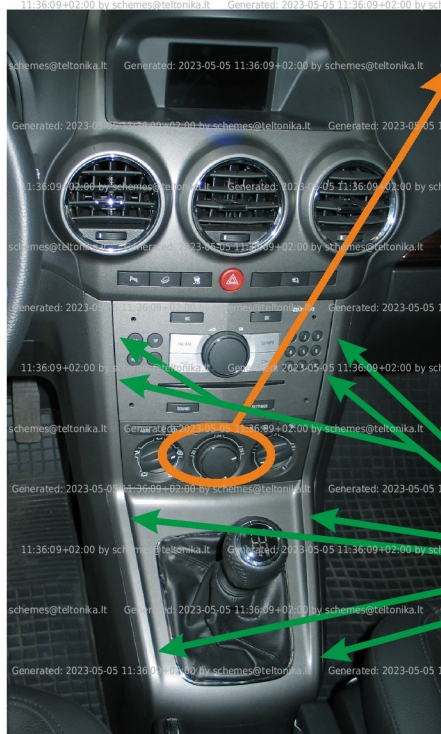

Brand, Model	Device: FMB140 LV-CAN	Year:	Rev.:
OPEL ANTARA		2007→	02
Version:	program №: 11149 from: 2017-09-01		

Flags:

Ignition

Front left door

Front right door

Rear left door

Rear right door

Trunk cover

General parameters:

- Vehicle mileage - (counted)
- Total fuel consumption - (counted)
- Fuel level (in percent)
- Engine speed (RPM)
- Engine temperature
- Vehicle speed
- Acceleration pedal position