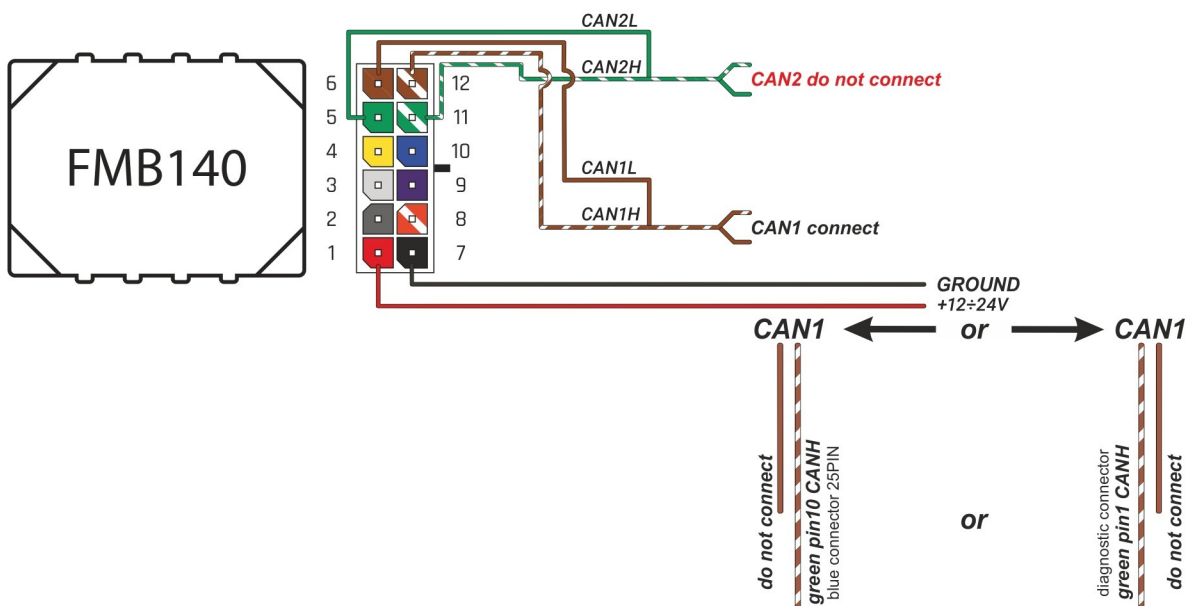

Brand, Model	Device: FMB140 LV-CAN	Year:	Rev.:
OPEL ANTARA		2007→	02
Version:	program №: 11149 from: 2017-09-01		

Flags:

Ignition

Front left door

Front right door

Rear left door

Rear right door

Trunk cover

General parameters:

- Vehicle mileage - (counted)
- Total fuel consumption - (counted)
- Fuel level (in percent)
- Engine speed (RPM)
- Engine temperature
- Vehicle speed
- Acceleration pedal position