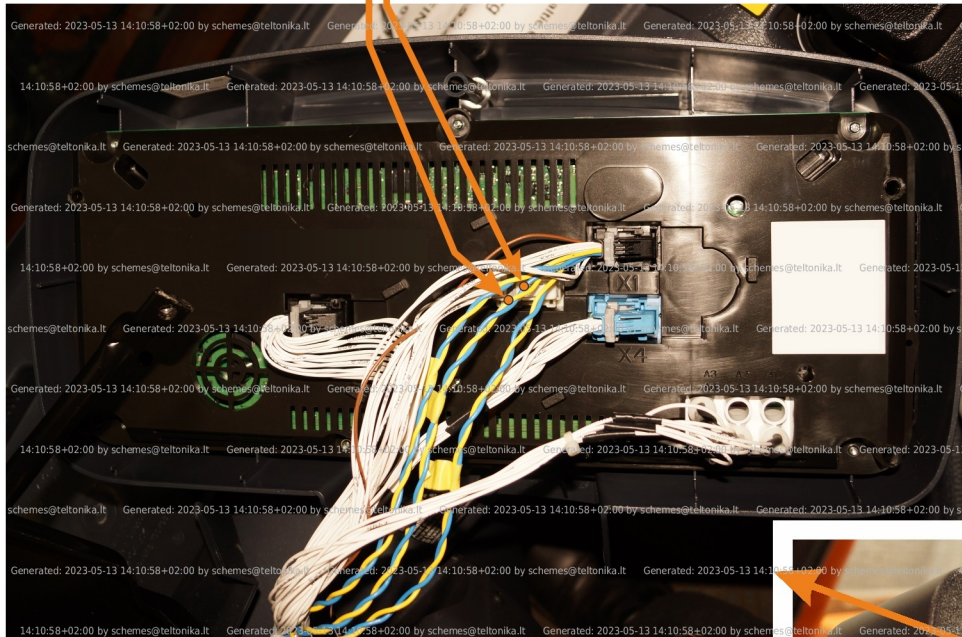

Brand, Model	Device: FMB140 LV-CAN	Year:	Rev.:
MERCEDES UNIMOG U400		2006→	03
Version:	program №: 11148 from: 2017-09-01		

Flags:

Attention: - parameter is not available using the contactless reader.

Ignition

General parameters:

Attention: - parameter is not available using the contactless reader.

- Total mileage of the vehicle (dashboard)
- Vehicle mileage - (counted)
- Total fuel consumption - (counted)
- Fuel level (in percent)
- Engine speed (RPM)
- Engine temperature
- Vehicle speed
- Acceleration pedal position