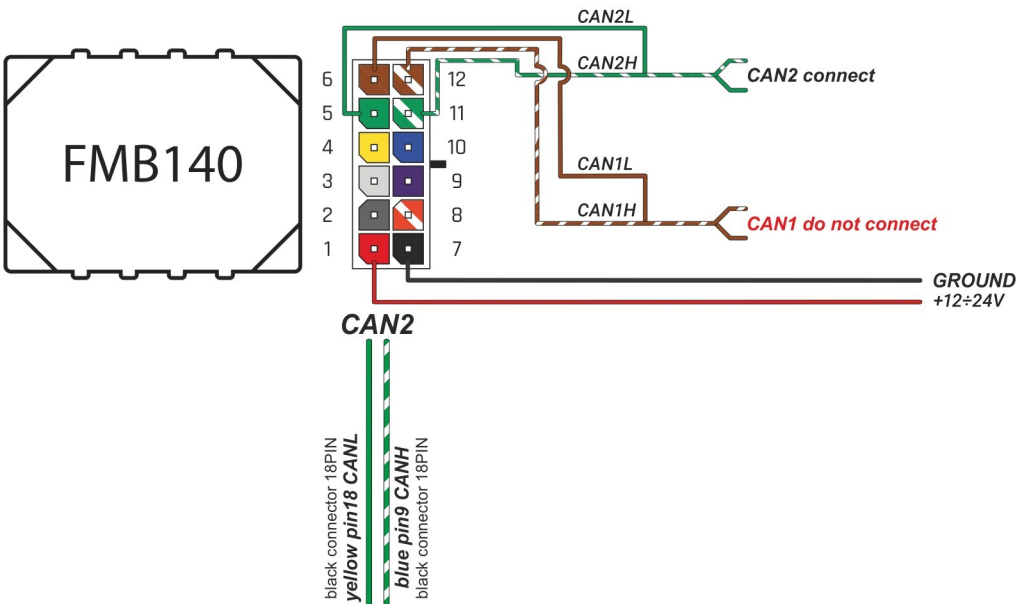

Brand, Model	Device: FMB140 LV-CAN	Year:	Rev.:
MERCEDES UNIMOG U400		2006→	03
Version:	program №: 11148 from: 2017-09-01		

Flags:

Attention: - parameter is not available using the contactless reader.

Ignition

General parameters:

Attention: - parameter is not available using the contactless reader.

- Total mileage of the vehicle (dashboard)
- Vehicle mileage - (counted)
- Total fuel consumption - (counted)
- Fuel level (in percent)
- Engine speed (RPM)
- Engine temperature
- Vehicle speed
- Acceleration pedal position