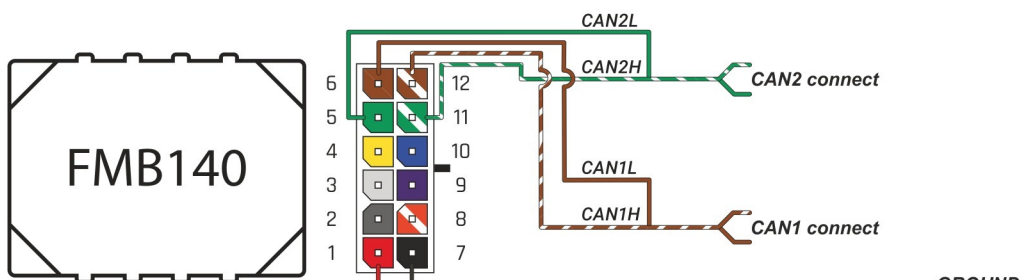

Brand, Model	Device: FMB140 LV-CAN	Year:	Rev.:
MERCEDES TOURISMO RHD M (EURO 6)		2016→	05
Version:	program №: 11546 from: 2020-10-15		

Flags:

General parameters:

- Total mileage of the vehicle (dashboard)
- Vehicle mileage - (counted)
- Total fuel consumption - (counted)
- Fuel level (in percent)
- Engine speed (RPM)
- Engine temperature
- Vehicle speed
- Acceleration pedal position