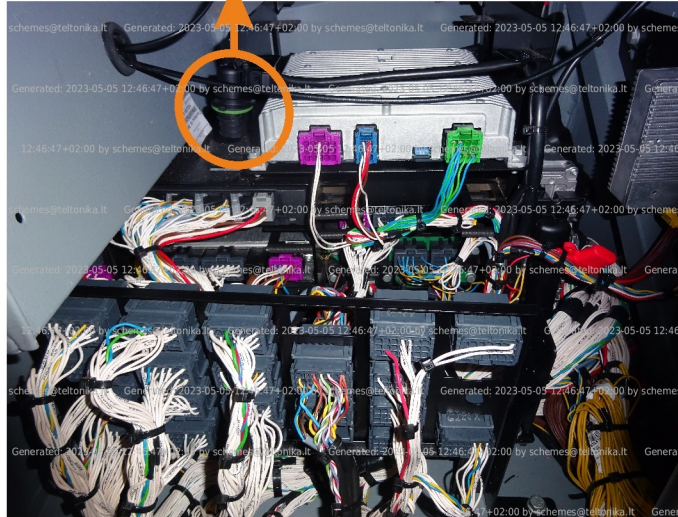

Brand, Model	Device: <b>FMB140 LV-CAN</b>	Year:	Rev.:
<b>MERCEDES TOURISMO RHD M (EURO 6)</b>		<b>2016→</b>	<b>02</b>
Version:	program №: <b>11222</b> from: <b>2017-11-01</b>		

## Flags:

Attention:  - parameter is not available using the contactless reader.

Ignition