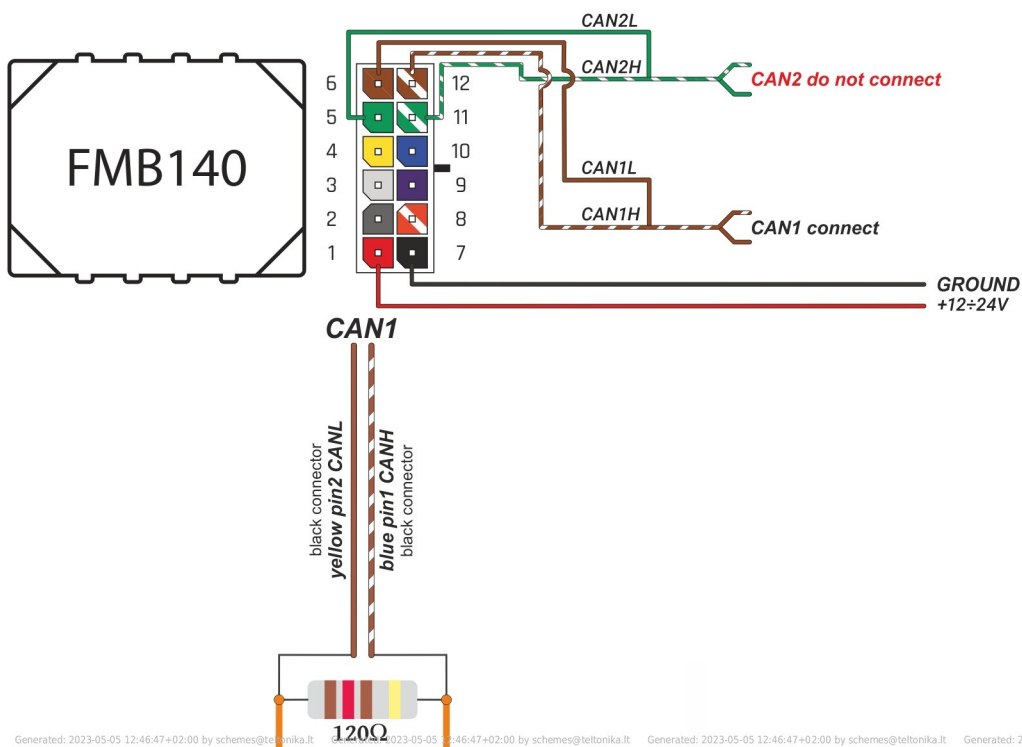

Brand, Model	Device: <b>FMB140 LV-CAN</b>	Year:	Rev.:
<b>MERCEDES TOURISMO RHD M (EURO 6)</b>		<b>2016→</b>	<b>02</b>
Version:	program №: <b>11222</b> from: <b>2017-11-01</b>		

## Flags:

Attention:  - parameter is not available using the contactless reader.

Ignition

## General parameters:

Attention:  - parameter is not available using the contactless reader.

- |   |  |  |
|---|--|--|
| <input type="checkbox"/> ● Total mileage of the vehicle (dashboard) | <input type="checkbox"/> ● Vehicle mileage - (counted) | <input type="checkbox"/> ● Total fuel consumption      |
| <input type="checkbox"/> ● Total fuel consumption - (counted)       | <input type="checkbox"/> ● Fuel level (in percent)     | <input type="checkbox"/> ● Engine speed (RPM)          |
| <input type="checkbox"/> ● Engine temperature                       | <input type="checkbox"/> ● Vehicle speed               | <input type="checkbox"/> ● Acceleration pedal position |