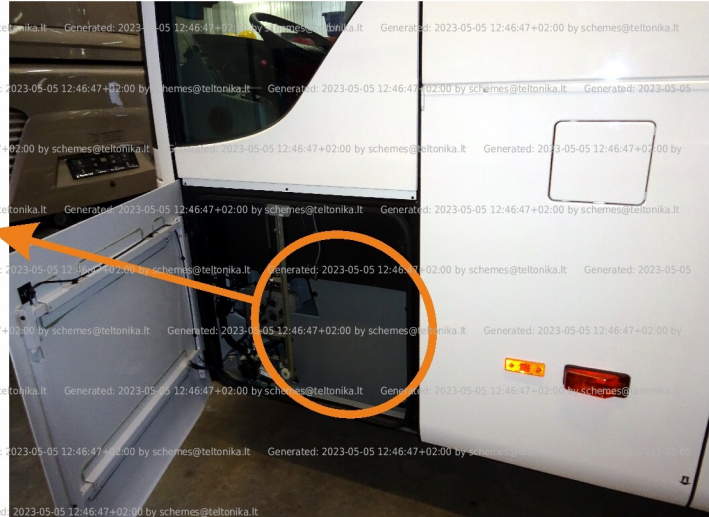

Brand, Model	Device: <b>FMB140 LV-CAN</b>	Year:	Rev.:
<b>MERCEDES TOURISMO RHD M (EURO 6)</b>		<b>2016→</b>	<b>02</b>
Version:	program №: <b>11222</b> from: <b>2017-11-01</b>		

## Flags:

Attention:  - parameter is not available using the contactless reader.

Ignition