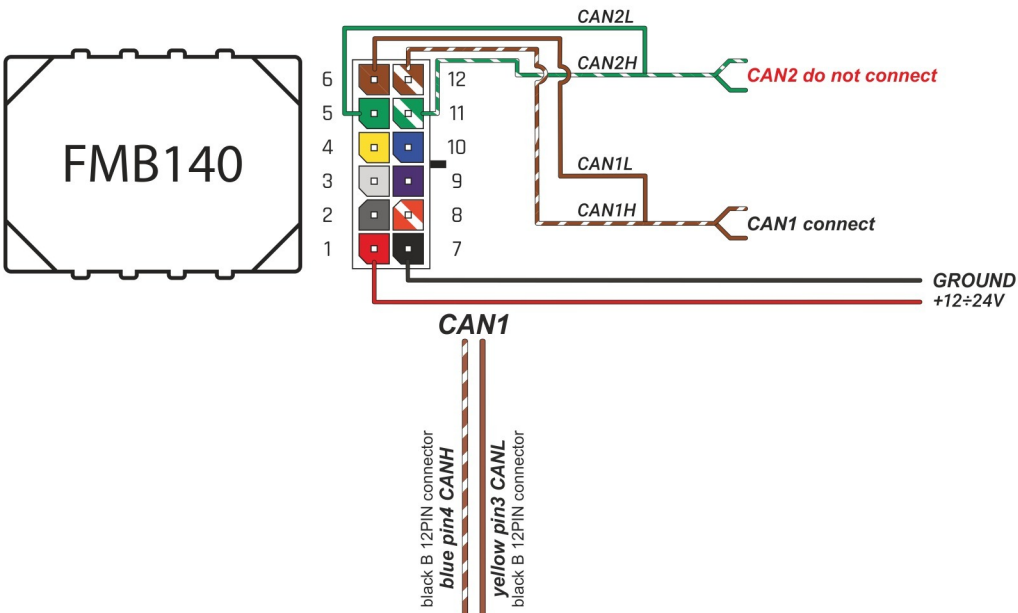

Brand, Model	Device: FMB140 LV-CAN	Year:	Rev.:
MERCEDES TOURISMO RHD L (EURO 4)		2006→	03
Version:	program №: 11349 from: 2019-03-18		

Flags:

General parameters:

- Vehicle mileage - (counted)
- Fuel level (in percent)
- Engine speed (RPM)
- Vehicle speed