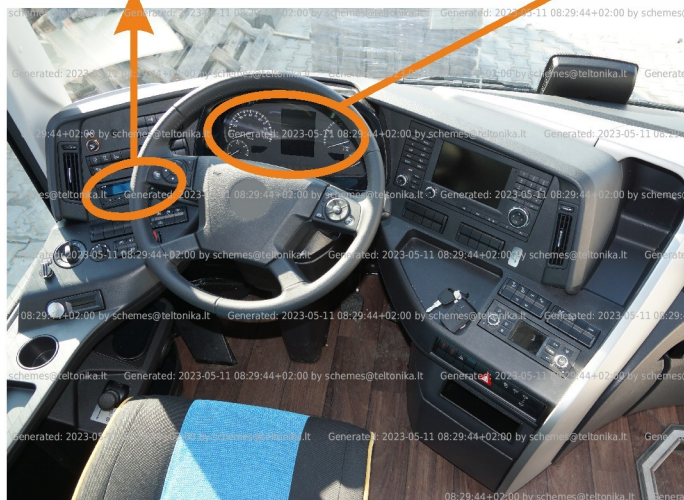

Brand, Model	Device: FMB140 LV-CAN	Year:	Rev.:
MERCEDES TOURISMO (EURO 6)		2018→	04
Version:	program №: 12622 from: 2019-03-18		

Flags:

General parameters:

- Total mileage of the vehicle (dashboard)
- Vehicle mileage - (counted)
- Total fuel consumption
- Total fuel consumption - (counted)
- Fuel level (in percent)
- Engine speed (RPM)
- Engine temperature
- Vehicle speed
- Acceleration pedal position