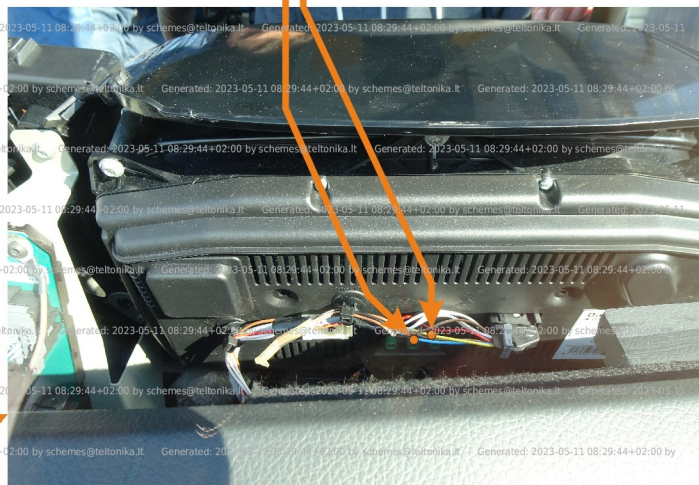

Brand, Model	Device: FMB140 LV-CAN	Year:	Rev.:
MERCEDES TOURISMO (EURO 6)		2018→	04
Version:	program №: 12622 from: 2019-03-18		

Flags:

General parameters:

- Total mileage of the vehicle (dashboard)
- Vehicle mileage - (counted)
- Total fuel consumption
- Total fuel consumption - (counted)
- Fuel level (in percent)
- Engine speed (RPM)
- Engine temperature
- Vehicle speed
- Acceleration pedal position