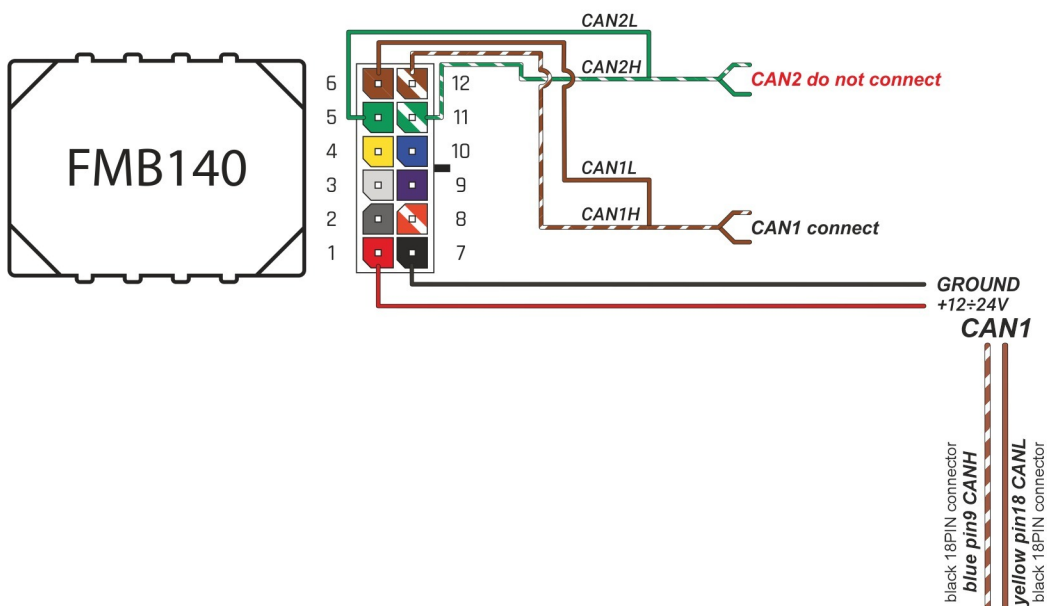

Brand, Model	Device: FMB140 LV-CAN	Year:	Rev.:
MERCEDES TOURISMO (EURO 6)		2018→	04
Version:	program №: 12622 from: 2019-03-18		

Flags:

General parameters:

- Total mileage of the vehicle (dashboard)
- Vehicle mileage - (counted)
- Total fuel consumption
- Total fuel consumption - (counted)
- Fuel level (in percent)
- Engine speed (RPM)
- Engine temperature
- Vehicle speed
- Acceleration pedal position