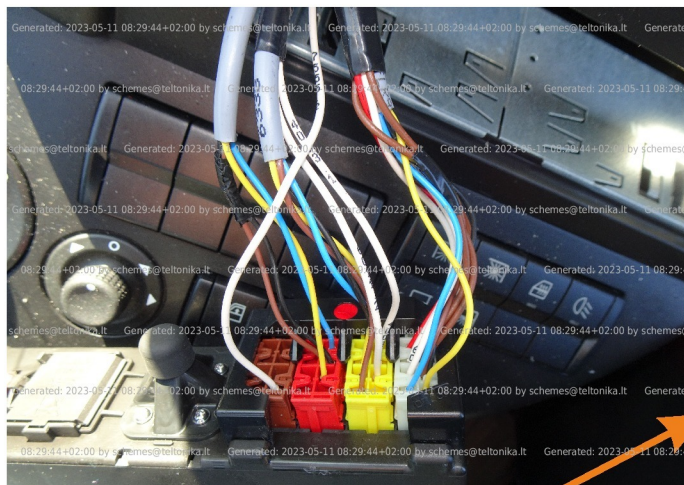

Brand, Model	Device: FMB140 LV-CAN	Year:	Rev.:
MERCEDES TOURISMO (EURO 6)		2018→	04
Version:	program №: 12622 from: 2019-03-18		

Flags:

General parameters:

- Total mileage of the vehicle (dashboard)
- Vehicle mileage - (counted)
- Total fuel consumption
- Total fuel consumption - (counted)
- Fuel level (in percent)
- Engine speed (RPM)
- Engine temperature
- Vehicle speed
- Acceleration pedal position