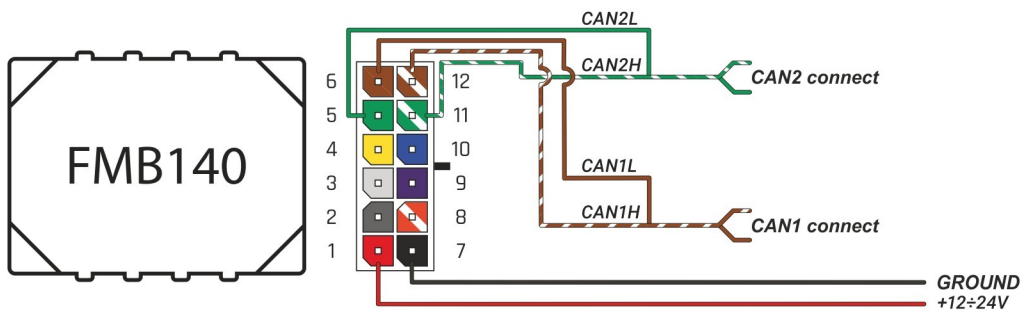

Brand, Model	Device: FMB140 LV-CAN	Year:	Rev.:
MERCEDES S (222)		2018→	05
Version: with and without Keyless System		program №: 12118 from: 2023-05-24	

CAN2
CAN BUS connectors
green/white pin CANH
green pin CANL
CAN BUS connectors

CAN1
CAN BUS connectors
brown/red pin CANH
brown pin CANL
CAN BUS connectors