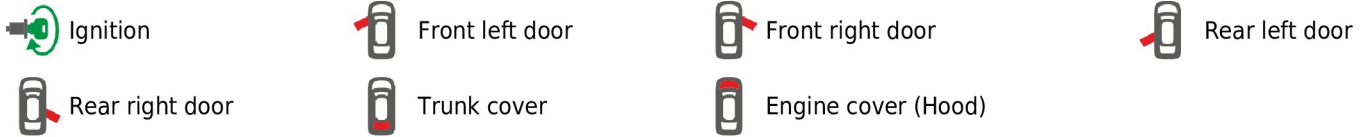

Brand, Model	Device: FMB140 LV-CAN	Year:	Rev.:
MERCEDES S (222)		2018→	05
Version: with and without Keyless System		program №: 12118 from: 2023-05-24	

CAN2
CAN BUS connectors
green/white pin CANH
green pin CANL
CAN BUS connectors

CAN1
CAN BUS connectors
brown/red pin CANH
brown pin CANL
CAN BUS connectors

VIN:
XXX222XXXXXXXXXX

Generated: 2023-05-31 22:08:50+02:00 by schemes@teltonika.lt

Flags:

General parameters:

- Total mileage of the vehicle (dashboard)
- Vehicle mileage - (counted)
- Fuel level (in liters)
- Engine speed (RPM)
- Engine temperature
- Vehicle speed
- Acceleration pedal position