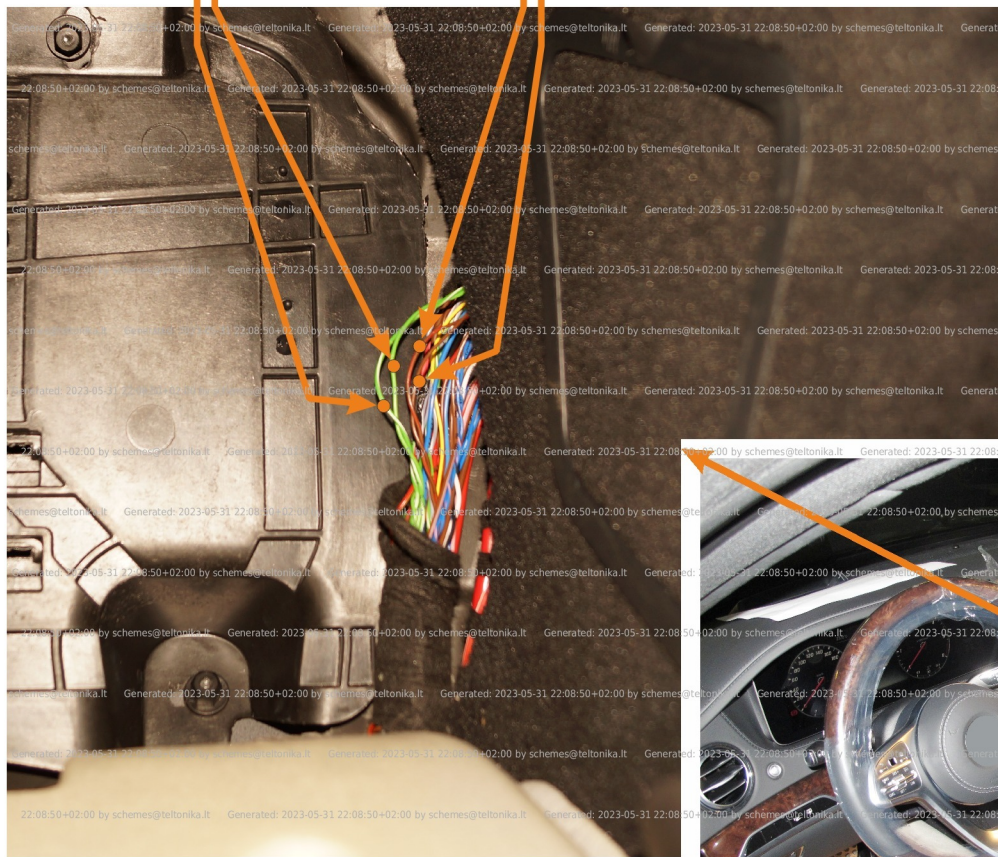

VIN:
XXX222XXXXXXXXXX