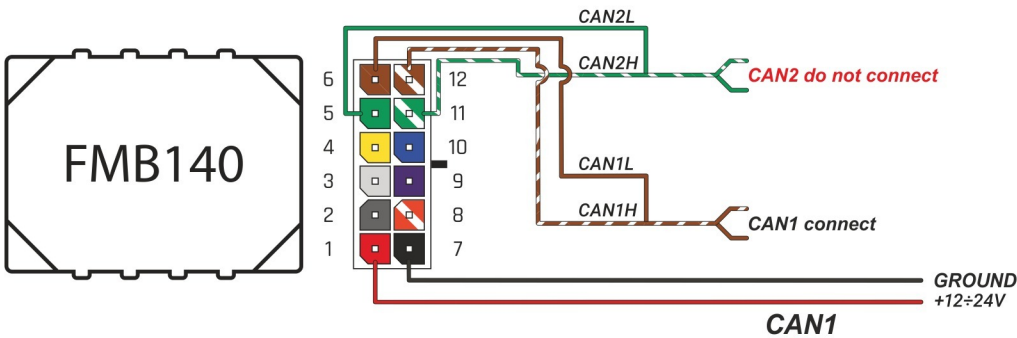

Brand, Model	Device: <b>FMB140 LV-CAN</b>	Year:	Rev.:
<b>MERCEDES SPRINTER (904)</b>		<b>2001→</b>	<b>04</b>
Version:	program №: <b>11246</b> from: <b>2017-09-01</b>		

**CAN1**  
green/white CANH  
green CANL

**VIN:**  
**xxx904xxxxxxxxxxx**