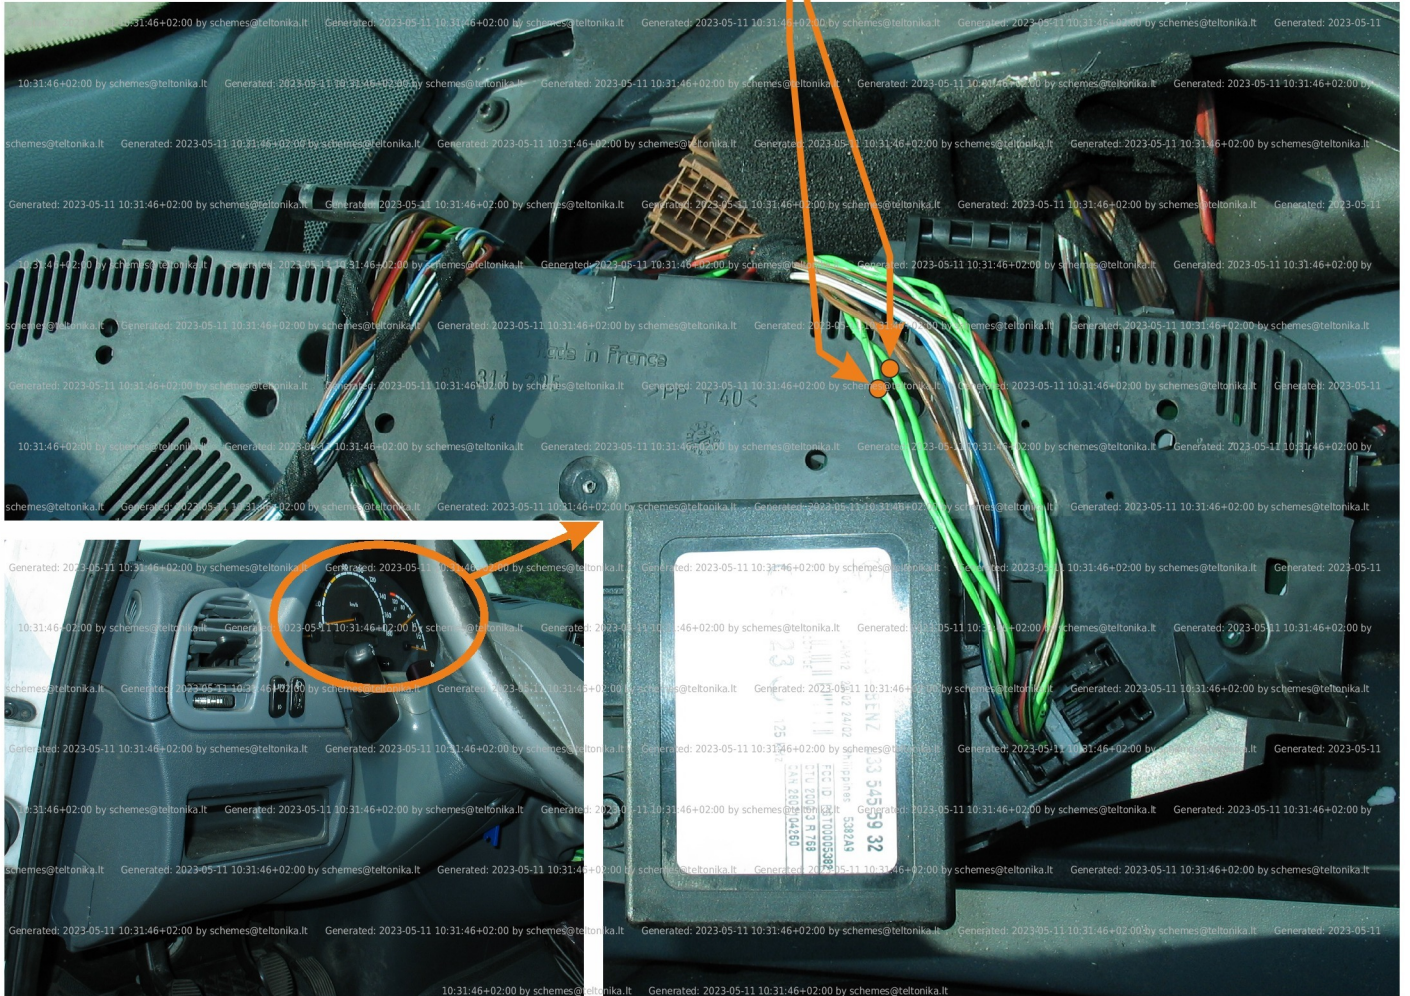

Brand, Model	Device: <b>FMB140 LV-CAN</b>	Year:	Rev.:
<b>MERCEDES SPRINTER (904)</b>		<b>2001→</b>	<b>04</b>
Version:	program №: <b>11246</b> from: <b>2017-09-01</b>		

**CAN1**  
green/white CANH  
green CANL

**VIN:**  
**xxx904xxxxxxxxxxx**

## General parameters:

- Vehicle mileage - (counted)
- Total fuel consumption - (counted)
- Fuel level (in liters)
- Engine speed (RPM)
- Engine temperature
- Vehicle speed